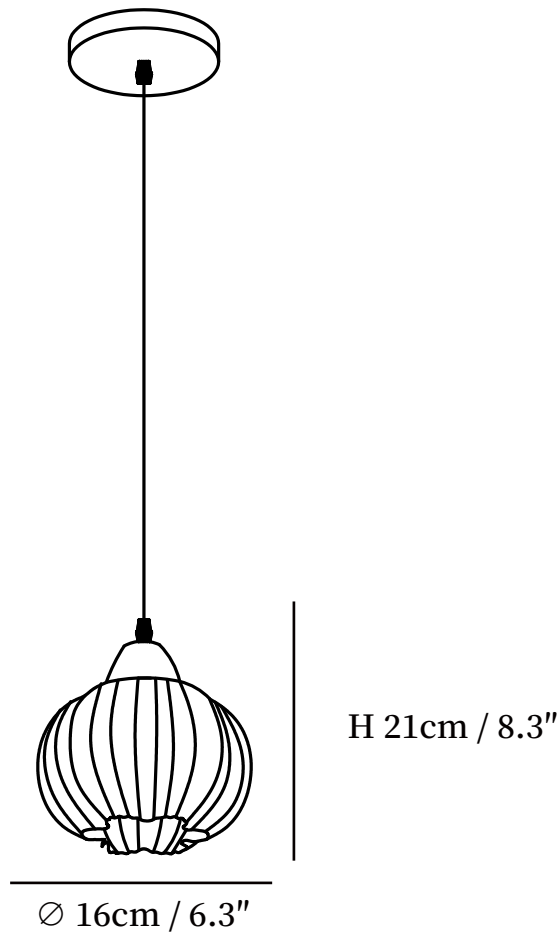

SPECIFICATION SHEET

SPECIFICATION DETAILS

*For custom options, consult factory for details

Fixture Dimensions	D 6.3" x H 8.3"
Light source	E27
Wattage	Max 40W
Voltage	AC 110-240V
Color Temperature	Based on the purchase of light bulbs
CRI(Ra)	80CRI
Mounting	Ceiling
Driver Required	NO
Optional Color Temps	Buy bulbs as needed
LED Rated Life	Based on bulb life (we do not supply bulbs)
Dimming	Dimming is not supported
Finishes	Wood color, Walnut color
Glass Details	White
Material	Wood, Acrylic
Wire Length	59"
Wire Type	Black Coaxial Wire