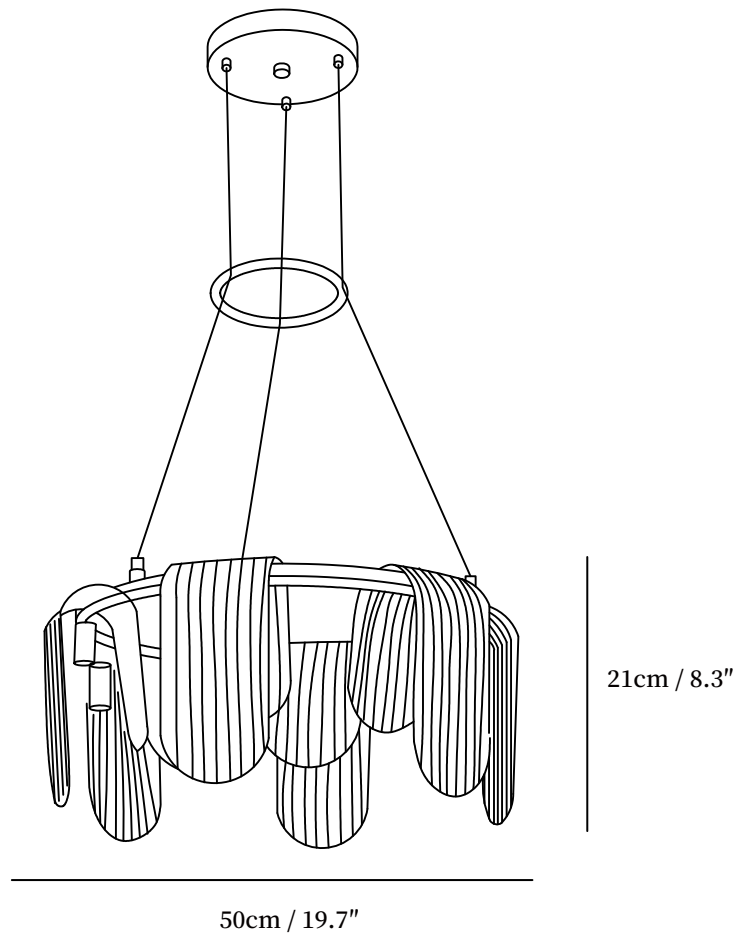

SPECIFICATION SHEET

SPECIFICATION DETAILS

*For custom options, consult factory for details

Fixture Dimensions	Ø 19.7" x H 8.3"
Light source	G9
Wattage	5W
Voltage	AC 110-240V
Color Temperature	Based on the purchase of light bulbs
CRI(Ra)	80CRI
Mounting	Ceiling
Driver Required	NO
Optional Color Temps	Buy bulbs as needed
LED Rated Life	Based on bulb life (we do not supply bulbs)
Dimming	Dimming is not supported
Finishes	Black, Brass.
Glass Details	Smoke gray.
Material	Brass, Glass.
Wire Length	59"
Wire Type	Black Coaxial Wire

SPECIFICATION SHEET

SPECIFICATION DETAILS

*For custom options, consult factory for details

Fixture Dimensions	Ø 27.6" x H 8.3"
Light source	G9
Wattage	5W
Voltage	AC 110-240V
Color Temperature	Based on the purchase of light bulbs
CRI(Ra)	80CRI
Mounting	Ceiling
Driver Required	NO
Optional Color Temps	Buy bulbs as needed
LED Rated Life	Based on bulb life (we do not supply bulbs)
Dimming	Dimming is not supported
Finishes	Black, Brass.
Glass Details	Smoke gray.
Material	Brass, Glass.
Wire Length	59"
Wire Type	Black Coaxial Wire

SPECIFICATION SHEET

SPECIFICATION DETAILS

*For custom options, consult factory for details

Fixture Dimensions	Ø 35.4" x H 8.3"
Light source	G9
Wattage	5W
Voltage	AC 110-240V
Color Temperature	Based on the purchase of light bulbs
CRI(Ra)	80CRI
Mounting	Ceiling
Driver Required	NO
Optional Color Temps	Buy bulbs as needed
LED Rated Life	Based on bulb life (we do not supply bulbs)
Dimming	Dimming is not supported
Finishes	Black, Brass.
Glass Details	Smoke gray.
Material	Brass, Glass.
Wire Length	59"
Wire Type	Black Coaxial Wire