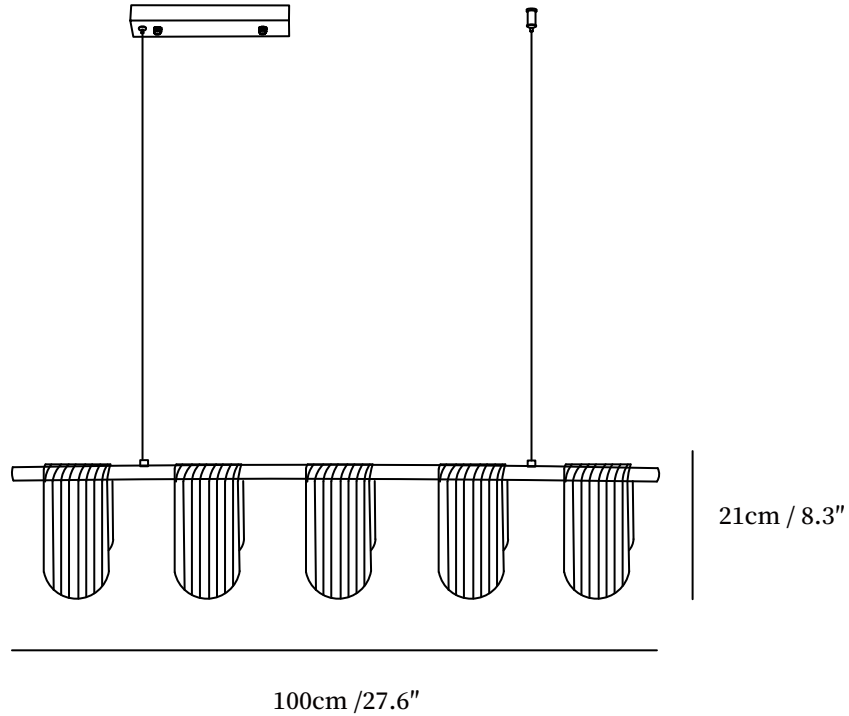

SPECIFICATION SHEET

SPECIFICATION DETAILS

*For custom options, consult factory for details

Fixture Dimensions	Ø 19.7" x H 8.3"
Light source	G9
Wattage	5W
Voltage	AC 110-240V
Color Temperature	Based on the purchase of light bulbs
CRI(Ra)	80CRI
Mounting	Ceiling
Driver Required	NO
Optional Color Temps	Buy bulbs as needed
LED Rated Life	Based on bulb life (we do not supply bulbs)
Dimming	Dimming is not supported
Finishes	Black, Brass.
Glass Details	Smoke gray.
Material	Brass, Glass.
Wire Length	59"
Wire Type	Black Coaxial Wire

SPECIFICATION SHEET

SPECIFICATION DETAILS

*For custom options, consult factory for details

Fixture Dimensions	Ø 27.6" x H 8.3"
Light source	G9
Wattage	5W
Voltage	AC 110-240V
Color Temperature	Based on the purchase of light bulbs
CRI(Ra)	80CRI
Mounting	Ceiling
Driver Required	NO
Optional Color Temps	Buy bulbs as needed
LED Rated Life	Based on bulb life (we do not supply bulbs)
Dimming	Dimming is not supported
Finishes	Black, Brass.
Glass Details	Smoke gray.
Material	Brass, Glass.
Wire Length	59"
Wire Type	Black Coaxial Wire

SPECIFICATION SHEET

SPECIFICATION DETAILS

*For custom options, consult factory for details

Fixture Dimensions	Ø 35.4" x H 8.3"
Light source	G9
Wattage	5W
Voltage	AC 110-240V
Color Temperature	Based on the purchase of light bulbs
CRI(Ra)	80CRI
Mounting	Ceiling
Driver Required	NO
Optional Color Temps	Buy bulbs as needed
LED Rated Life	Based on bulb life (we do not supply bulbs)
Dimming	Dimming is not supported
Finishes	Black, Brass.
Glass Details	Smoke gray.
Material	Brass, Glass.
Wire Length	59"
Wire Type	Black Coaxial Wire