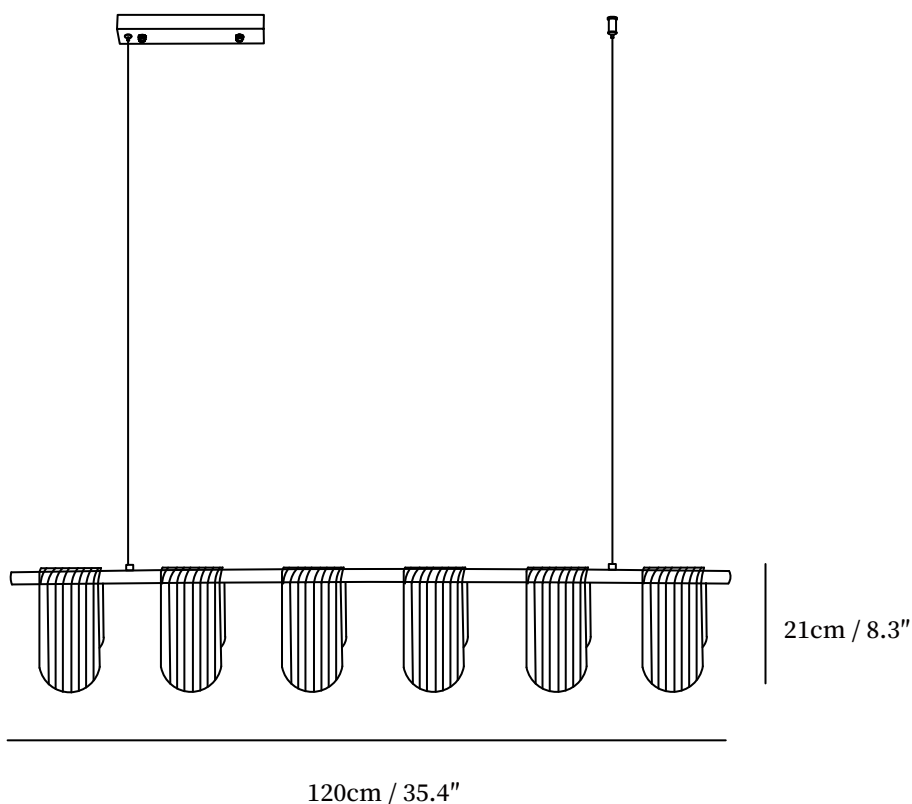

SPECIFICATION SHEET

SPECIFICATION DETAILS

*For custom options, consult factory for details

Fixture Dimensions	Ø 19.7" x H 8.3"
Light source	G9
Wattage	5W
Voltage	AC 110-240V
Color Temperature	Based on the purchase of light bulbs
CRI(Ra)	80CRI
Mounting	Ceiling
Driver Required	NO
Optional Color Temps	Buy bulbs as needed
LED Rated Life	Based on bulb life (we do not supply bulbs)
Dimming	Dimming is not supported
Finishes	Black, Brass.
Glass Details	Smoke gray.
Material	Brass, Glass.
Wire Length	59"
Wire Type	Black Coaxial Wire

SPECIFICATION SHEET

SPECIFICATION DETAILS

*For custom options, consult factory for details

Fixture Dimensions	Ø 27.6" x H 8.3"
Light source	G9
Wattage	5W
Voltage	AC 110-240V
Color Temperature	Based on the purchase of light bulbs
CRI(Ra)	80CRI
Mounting	Ceiling
Driver Required	NO
Optional Color Temps	Buy bulbs as needed
LED Rated Life	Based on bulb life (we do not supply bulbs)
Dimming	Dimming is not supported
Finishes	Black, Brass.
Glass Details	Smoke gray.
Material	Brass, Glass.
Wire Length	59"
Wire Type	Black Coaxial Wire

SPECIFICATION SHEET

SPECIFICATION DETAILS

*For custom options, consult factory for details

Fixture Dimensions	Ø 35.4" x H 8.3"
Light source	G9
Wattage	5W
Voltage	AC 110-240V
Color Temperature	Based on the purchase of light bulbs
CRI(Ra)	80CRI
Mounting	Ceiling
Driver Required	NO
Optional Color Temps	Buy bulbs as needed
LED Rated Life	Based on bulb life (we do not supply bulbs)
Dimming	Dimming is not supported
Finishes	Black, Brass.
Glass Details	Smoke gray.
Material	Brass, Glass.
Wire Length	59"
Wire Type	Black Coaxial Wire