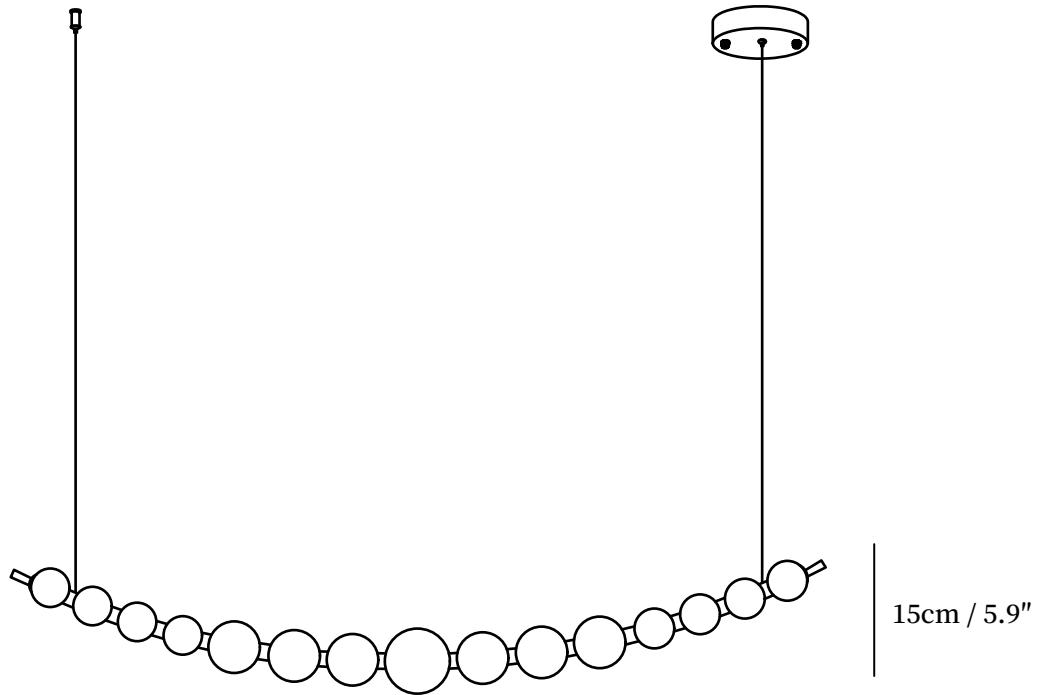

## SPECIFICATION DETAILS

\*For custom options, consult factory for details

<b>Fixture Dimensions</b>	Ø 31.9" x H 5.9"
<b>Light source</b>	Integrated LED
<b>Wattage</b>	~5 W
<b>Voltage</b>	AC 110-240V
<b>Color Temperature</b>	3000K
<b>CRI(Ra)</b>	80CRI
<b>Mounting</b>	Ceiling
<b>Driver Required</b>	Yes
<b>Optional Color Temps</b>	Warm Light (3000K), Neutral Light (4500K), Cool Light (6000K)
<b>LED Rated Life</b>	30000 hours
<b>Dimming</b>	Dimming is not supported
<b>Finishes</b>	Brass.
<b>Shade Details</b>	White.
<b>Material</b>	Brass, Acrylic.
<b>Wire Length</b>	59"
<b>Wire Type</b>	White Coaxial Wire

# SPECIFICATION SHEET

---

---

125cm / 49.2"

## SPECIFICATION DETAILS

\*For custom options, consult factory for details

<b>Fixture Dimensions</b>	Ø 49.2" x H 5.9"
<b>Light source</b>	Integrated LED
<b>Wattage</b>	~5 W
<b>Voltage</b>	AC 110-240V
<b>Color Temperature</b>	3000K
<b>CRI(Ra)</b>	80CRI
<b>Mounting</b>	Ceiling
<b>Driver Required</b>	Yes
<b>Optional Color Temps</b>	Warm Light (3000K), Neutral Light (4500K), Cool Light (6000K)
<b>LED Rated Life</b>	30000 hours
<b>Dimming</b>	Dimming is not supported
<b>Finishes</b>	Brass.
<b>Shade Details</b>	White.
<b>Material</b>	Brass, Acrylic.
<b>Wire Length</b>	59"
<b>Wire Type</b>	White Coaxial Wire

## SPECIFICATION DETAILS

\*For custom options, consult factory for details

<b>Fixture Dimensions</b>	Ø 31.9" x H 11.8"
<b>Light source</b>	Integrated LED
<b>Wattage</b>	~5 W
<b>Voltage</b>	AC 110-240V
<b>Color Temperature</b>	3000K
<b>CRI(Ra)</b>	80CRI
<b>Mounting</b>	Ceiling
<b>Driver Required</b>	Yes
<b>Optional Color Temps</b>	Warm Light (3000K), Neutral Light (4500K), Cool Light (6000K)
<b>LED Rated Life</b>	30000 hours
<b>Dimming</b>	Dimming is not supported
<b>Finishes</b>	Brass.
<b>Shade Details</b>	White.
<b>Material</b>	Brass, Acrylic.
<b>Wire Length</b>	59"
<b>Wire Type</b>	White Coaxial Wire