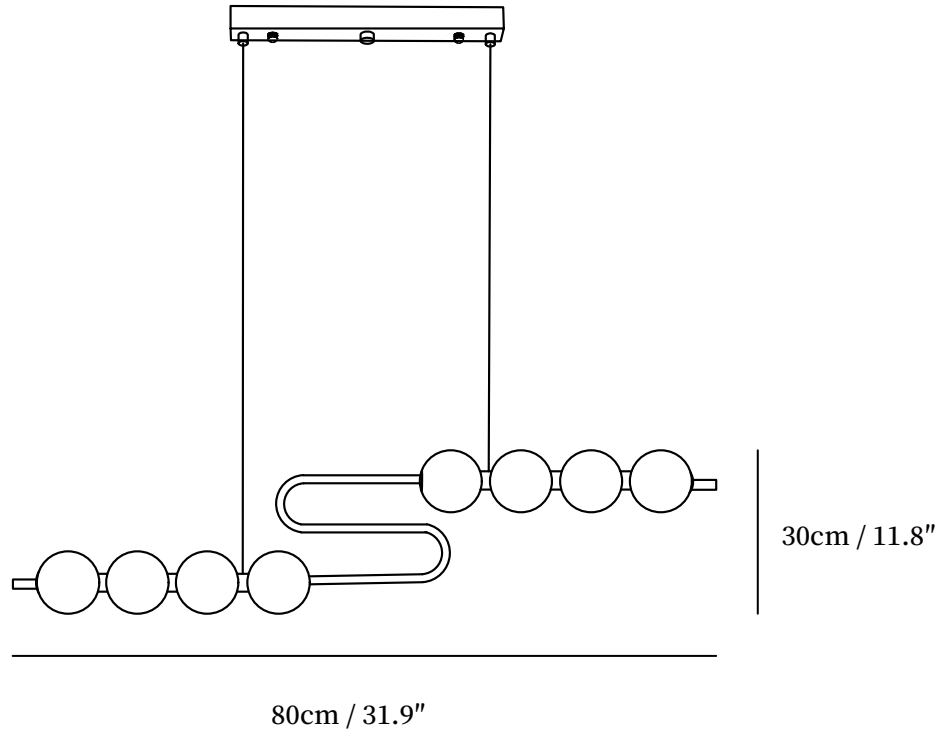

## SPECIFICATION DETAILS

\*For custom options, consult factory for details

<b>Fixture Dimensions</b>	Ø 31.9" x H 5.9"
<b>Light source</b>	Integrated LED
<b>Wattage</b>	~5 W
<b>Voltage</b>	AC 110-240V
<b>Color Temperature</b>	3000K
<b>CRI(Ra)</b>	80CRI
<b>Mounting</b>	Ceiling
<b>Driver Required</b>	Yes
<b>Optional Color Temps</b>	Warm Light (3000K), Neutral Light (4500K), Cool Light (6000K)
<b>LED Rated Life</b>	30000 hours
<b>Dimming</b>	Dimming is not supported
<b>Finishes</b>	Brass.
<b>Shade Details</b>	White.
<b>Material</b>	Brass, Acrylic.
<b>Wire Length</b>	59"
<b>Wire Type</b>	White Coaxial Wire

# SPECIFICATION SHEET

---

---

125cm / 49.2"

## SPECIFICATION DETAILS

\*For custom options, consult factory for details

<b>Fixture Dimensions</b>	Ø 49.2" x H 5.9"
<b>Light source</b>	Integrated LED
<b>Wattage</b>	~5 W
<b>Voltage</b>	AC 110-240V
<b>Color Temperature</b>	3000K
<b>CRI(Ra)</b>	80CRI
<b>Mounting</b>	Ceiling
<b>Driver Required</b>	Yes
<b>Optional Color Temps</b>	Warm Light (3000K), Neutral Light (4500K), Cool Light (6000K)
<b>LED Rated Life</b>	30000 hours
<b>Dimming</b>	Dimming is not supported
<b>Finishes</b>	Brass.
<b>Shade Details</b>	White.
<b>Material</b>	Brass, Acrylic.
<b>Wire Length</b>	59"
<b>Wire Type</b>	White Coaxial Wire

## SPECIFICATION DETAILS

\*For custom options, consult factory for details

<b>Fixture Dimensions</b>	Ø 31.9" x H 11.8"
<b>Light source</b>	Integrated LED
<b>Wattage</b>	~5 W
<b>Voltage</b>	AC 110-240V
<b>Color Temperature</b>	3000K
<b>CRI(Ra)</b>	80CRI
<b>Mounting</b>	Ceiling
<b>Driver Required</b>	Yes
<b>Optional Color Temps</b>	Warm Light (3000K), Neutral Light (4500K), Cool Light (6000K)
<b>LED Rated Life</b>	30000 hours
<b>Dimming</b>	Dimming is not supported
<b>Finishes</b>	Brass.
<b>Shade Details</b>	White.
<b>Material</b>	Brass, Acrylic.
<b>Wire Length</b>	59"
<b>Wire Type</b>	White Coaxial Wire