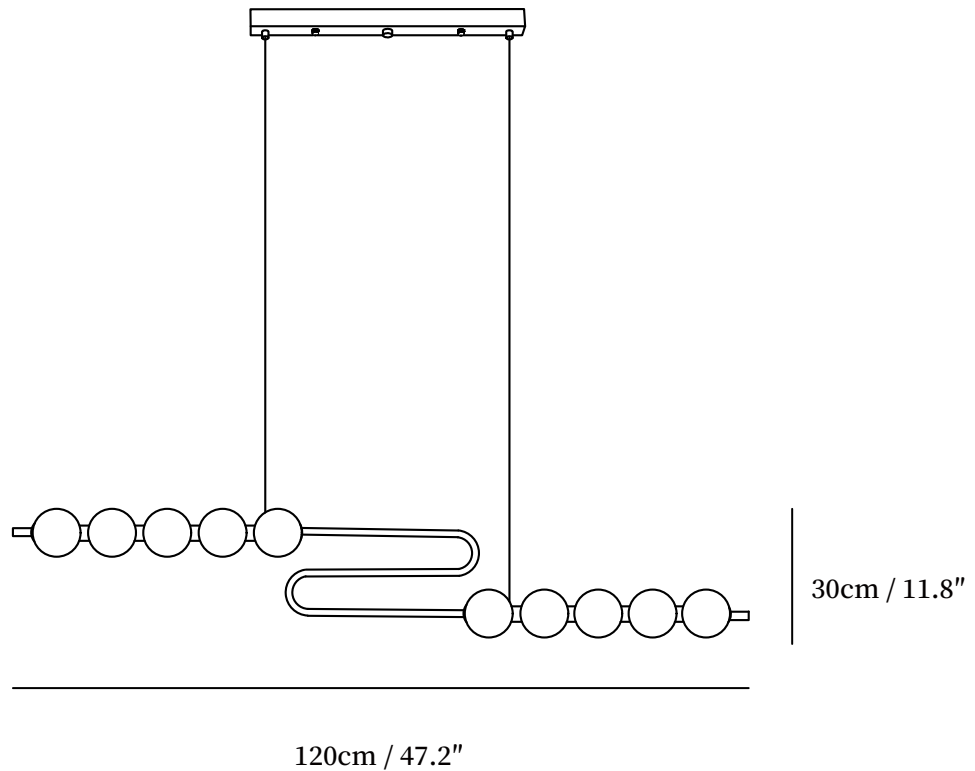

SPECIFICATION SHEET

SPECIFICATION DETAILS

*For custom options, consult factory for details

Fixture Dimensions	Ø 47.2" x H 11.8"
Light source	Integrated LED
Wattage	~5 W
Voltage	AC 110-240V
Color Temperature	3000K
CRI(Ra)	80CRI
Mounting	Ceiling
Driver Required	Yes
Optional Color Temps	Warm Light (3000K), Neutral Light (4500K), Cool Light (6000K)
LED Rated Life	30000 hours
Dimming	Dimming is not supported
Finishes	Brass.
Shade Details	White.
Material	Brass, Acrylic.
Wire Length	59"
Wire Type	White Coaxial Wire