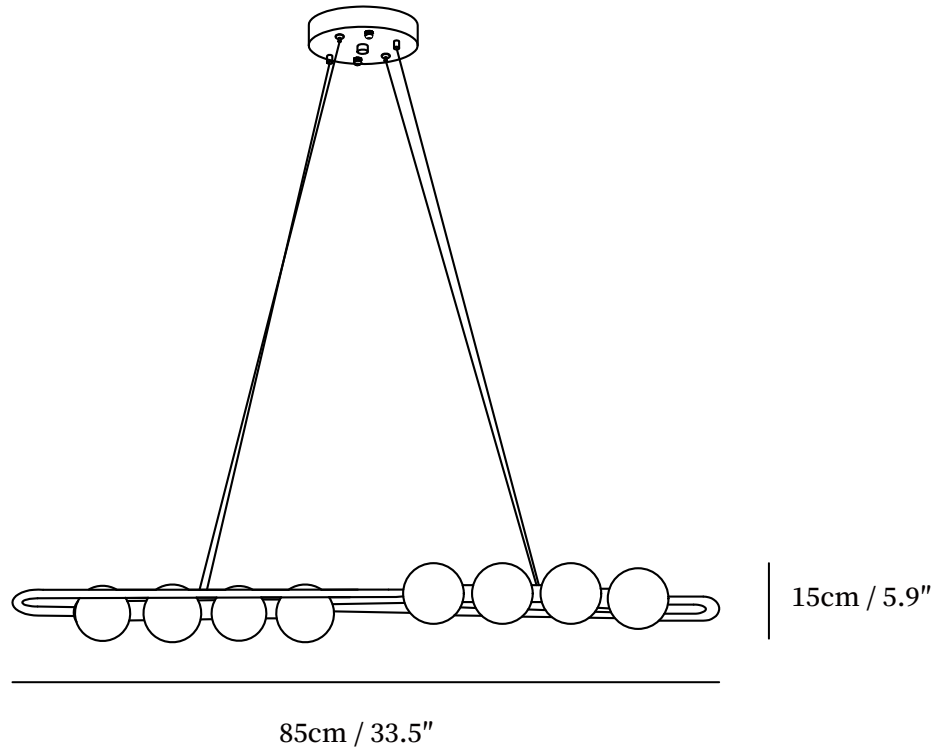

SPECIFICATION SHEET

SPECIFICATION DETAILS

*For custom options, consult factory for details

Fixture Dimensions	Ø 33.5" x H 5.9"
Light source	Integrated LED
Wattage	~5 W
Voltage	AC 110-240V
Color Temperature	3000K
CRI(Ra)	80CRI
Mounting	Ceiling
Driver Required	Yes
Optional Color Temps	Warm Light (3000K), Neutral Light (4500K), Cool Light (6000K)
LED Rated Life	30000 hours
Dimming	Dimming is not supported
Finishes	Brass.
Shade Details	White.
Material	Brass, Acrylic.
Wire Length	59"
Wire Type	White Coaxial Wire