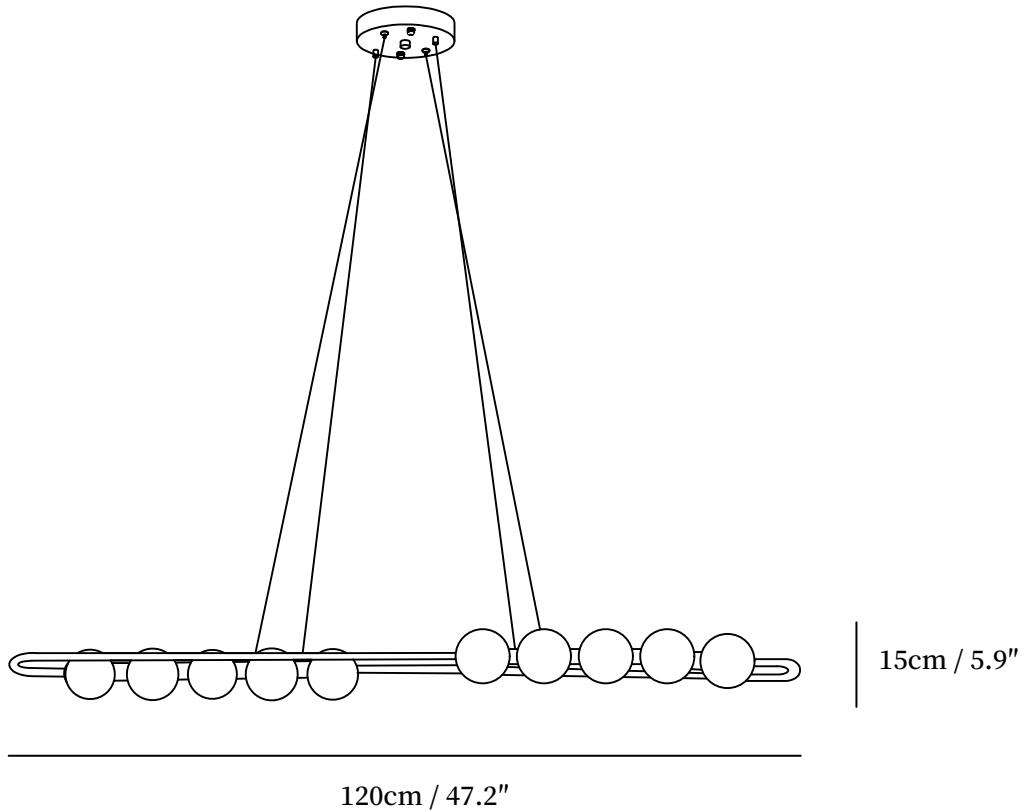

SPECIFICATION SHEET

SPECIFICATION DETAILS

*For custom options, consult factory for details

Fixture Dimensions	Ø 47.2" x H 5.9"
Light source	Integrated LED
Wattage	~5 W
Voltage	AC 110-240V
Color Temperature	3000K
CRI(Ra)	80CRI
Mounting	Ceiling
Driver Required	Yes
Optional Color Temps	Warm Light (3000K), Neutral Light (4500K), Cool Light (6000K)
LED Rated Life	30000 hours
Dimming	Dimming is not supported
Finishes	Brass.
Shade Details	White.
Material	Brass, Acrylic.
Wire Length	59"
Wire Type	White Coaxial Wire