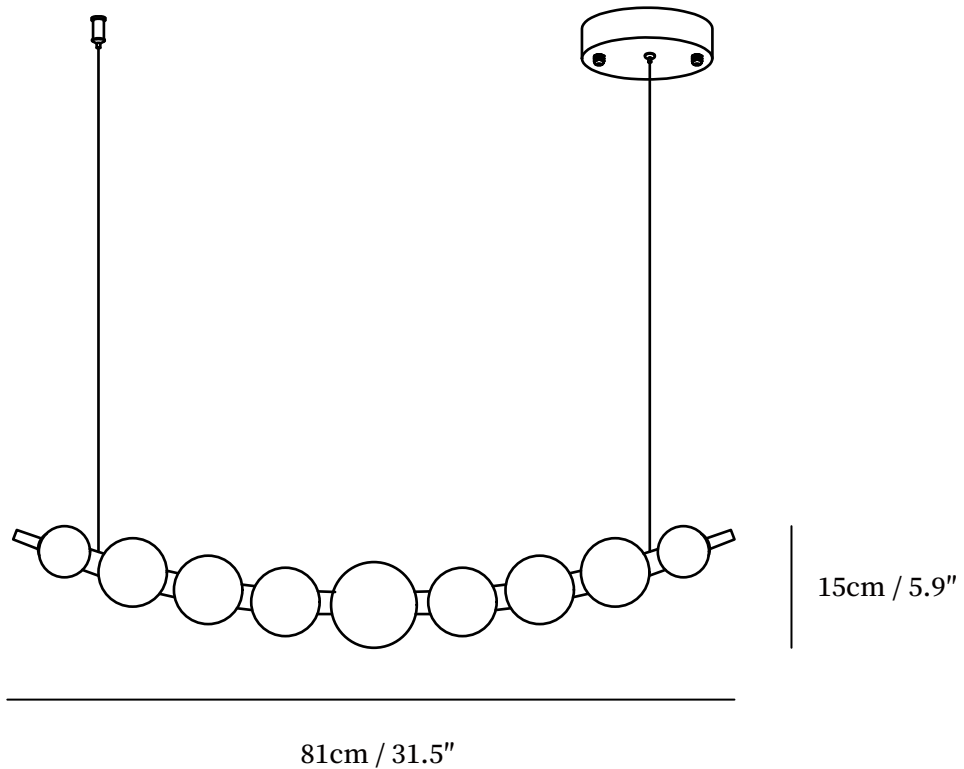

## SPECIFICATION DETAILS

\*For custom options, consult factory for details

<b>Fixture Dimensions</b>	Ø 31.9" x H 5.9"
<b>Light source</b>	Integrated LED
<b>Wattage</b>	~5 W
<b>Voltage</b>	AC 110-240V
<b>Color Temperature</b>	3000K
<b>CRI(Ra)</b>	80CRI
<b>Mounting</b>	Ceiling
<b>Driver Required</b>	Yes
<b>Optional Color Temps</b>	Warm Light (3000K), Neutral Light (4500K), Cool Light (6000K)
<b>LED Rated Life</b>	30000 hours
<b>Dimming</b>	Dimming is not supported
<b>Finishes</b>	Brass.
<b>Shade Details</b>	White.
<b>Material</b>	Brass, Acrylic.
<b>Wire Length</b>	59"
<b>Wire Type</b>	White Coaxial Wire

# SPECIFICATION SHEET

---

---

125cm / 49.2"

## SPECIFICATION DETAILS

\*For custom options, consult factory for details

<b>Fixture Dimensions</b>	Ø 49.2" x H 5.9"
<b>Light source</b>	Integrated LED
<b>Wattage</b>	~5 W
<b>Voltage</b>	AC 110-240V
<b>Color Temperature</b>	3000K
<b>CRI(Ra)</b>	80CRI
<b>Mounting</b>	Ceiling
<b>Driver Required</b>	Yes
<b>Optional Color Temps</b>	Warm Light (3000K), Neutral Light (4500K), Cool Light (6000K)
<b>LED Rated Life</b>	30000 hours
<b>Dimming</b>	Dimming is not supported
<b>Finishes</b>	Brass.
<b>Shade Details</b>	White.
<b>Material</b>	Brass, Acrylic.
<b>Wire Length</b>	59"
<b>Wire Type</b>	White Coaxial Wire

## SPECIFICATION DETAILS

\*For custom options, consult factory for details

<b>Fixture Dimensions</b>	Ø 31.9" x H 11.8"
<b>Light source</b>	Integrated LED
<b>Wattage</b>	~5 W
<b>Voltage</b>	AC 110-240V
<b>Color Temperature</b>	3000K
<b>CRI(Ra)</b>	80CRI
<b>Mounting</b>	Ceiling
<b>Driver Required</b>	Yes
<b>Optional Color Temps</b>	Warm Light (3000K), Neutral Light (4500K), Cool Light (6000K)
<b>LED Rated Life</b>	30000 hours
<b>Dimming</b>	Dimming is not supported
<b>Finishes</b>	Brass.
<b>Shade Details</b>	White.
<b>Material</b>	Brass, Acrylic.
<b>Wire Length</b>	59"
<b>Wire Type</b>	White Coaxial Wire