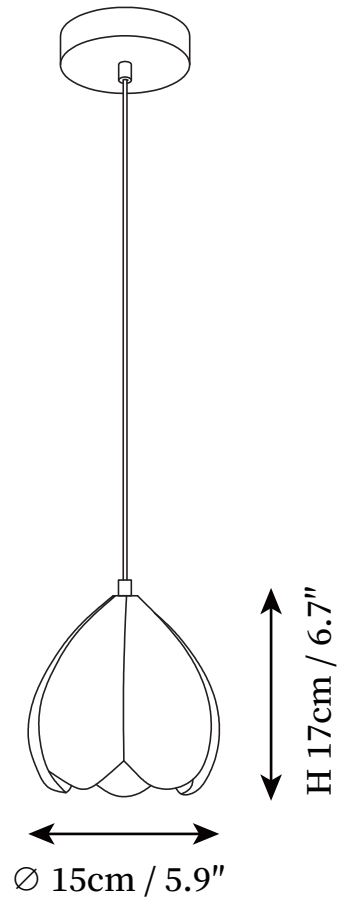

SPECIFICATION SHEET

SPECIFICATION DETAILS

*For custom options, consult factory for details

Fixture Dimensions	D 5.9" x H 6.7"
Light source	E27
Wattage	Max 40W
Voltage	AC 110-240V
Color Temperature	Based on the purchase of light bulbs
CRI(Ra)	80CRI
Mounting	Ceiling
Driver Required	No
Optional Color Temps	Buy bulbs as needed
LED Rated Life	Based on bulb life (we do not supply bulbs)
Dimming	Dimming is not supported
Finishes	White, Green
Shade Details	White, Green
Material	Metal, Resin
Wire Length	59"
Wire Type	Black Coaxial Wire