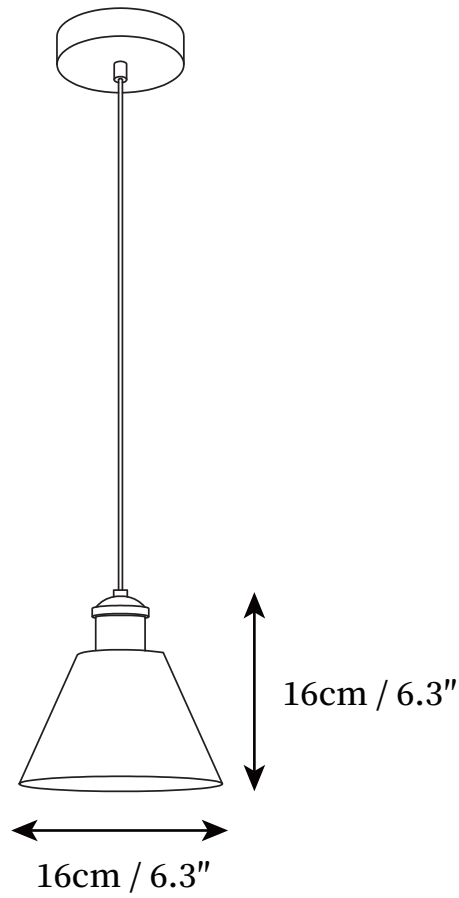

SPECIFICATION SHEET

SPECIFICATION DETAILS

*For custom options, consult factory for details

Fixture Dimensions	D 6.3" x H 9.1"
Light source	E27
Wattage	Max 40W
Voltage	AC 110-240V
Color Temperature	Based on the purchase of light bulbs
CRI(Ra)	80CRI
Mounting	Ceiling
Driver Required	No
Optional Color Temps	Buy bulbs as needed
LED Rated Life	Based on bulb life (we do not supply bulbs)
Dimming	Dimming is not supported
Finishes	Gold
Shade Details	White, Black, Grey, Orange
Material	Metal, Resin
Wire Length	59"
Wire Type	Black Coaxial Wire

SPECIFICATION SHEET

SPECIFICATION DETAILS

*For custom options, consult factory for details

Fixture Dimensions	D 6.3" x H 6.3"
Light source	E27
Wattage	Max 40W
Voltage	AC 110-240V
Color Temperature	Based on the purchase of light bulbs
CRI(Ra)	80CRI
Mounting	Ceiling
Driver Required	No
Optional Color Temps	Buy bulbs as needed
LED Rated Life	Based on bulb life (we do not supply bulbs)
Dimming	Dimming is not supported
Finishes	Gold
Shade Details	White, Black, Grey, Orange
Material	Metal, Resin
Wire Length	59"
Wire Type	Black Coaxial Wire

SPECIFICATION SHEET

SPECIFICATION DETAILS

*For custom options, consult factory for details

Fixture Dimensions	D 6.3" x H 4.7"
Light source	E27
Wattage	Max 40W
Voltage	AC 110-240V
Color Temperature	Based on the purchase of light bulbs
CRI(Ra)	80CRI
Mounting	Ceiling
Driver Required	No
Optional Color Temps	Buy bulbs as needed
LED Rated Life	Based on bulb life (we do not supply bulbs)
Dimming	Dimming is not supported
Finishes	Gold
Shade Details	White, Black, Grey, Orange
Material	Metal, Resin
Wire Length	59"
Wire Type	Black Coaxial Wire