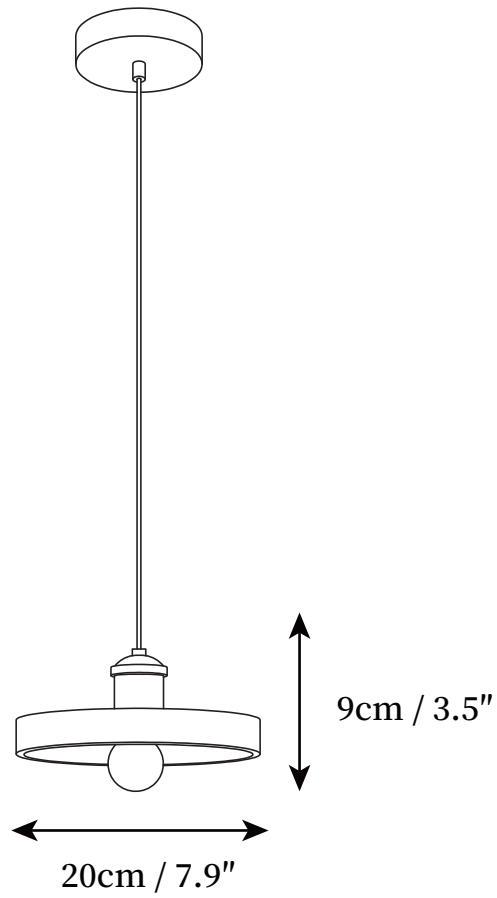

SPECIFICATION SHEET

SPECIFICATION DETAILS

*For custom options, consult factory for details

Fixture Dimensions	D 7.9" x H 3.5"
Light source	E27
Wattage	Max 40W
Voltage	AC 110-240V
Color Temperature	Based on the purchase of light bulbs
CRI(Ra)	80CRI
Mounting	Ceiling
Driver Required	No
Optional Color Temps	Buy bulbs as needed
LED Rated Life	Based on bulb life (we do not supply bulbs)
Dimming	Dimming is not supported
Finishes	Gold
Shade Details	White, Black, Grey, Orange
Material	Metal, Resin
Wire Length	59"
Wire Type	Black Coaxial Wire