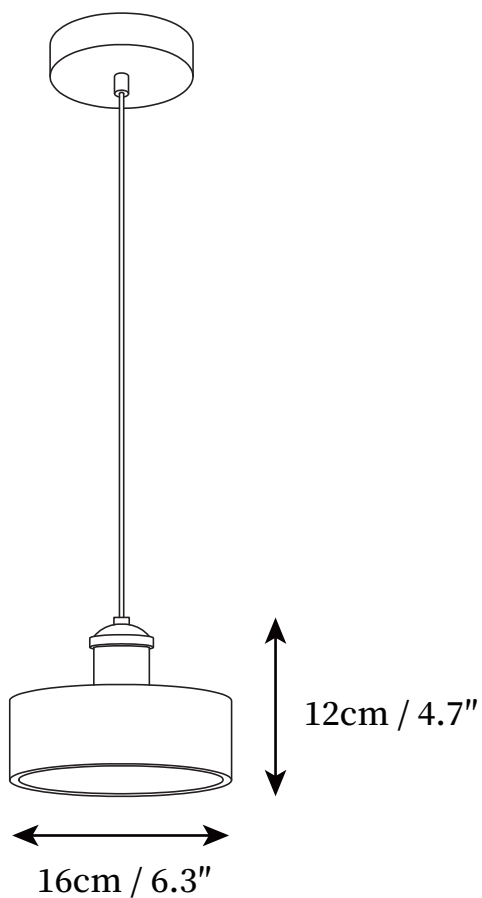

SPECIFICATION SHEET

SPECIFICATION DETAILS

*For custom options, consult factory for details

Fixture Dimensions	D 6.3" x H 9.1"
Light source	E27
Wattage	Max 40W
Voltage	AC 110-240V
Color Temperature	Based on the purchase of light bulbs
CRI(Ra)	80CRI
Mounting	Ceiling
Driver Required	No
Optional Color Temps	Buy bulbs as needed
LED Rated Life	Based on bulb life (we do not supply bulbs)
Dimming	Dimming is not supported
Finishes	Gold
Shade Details	White, Black, Grey, Orange
Material	Metal, Resin
Wire Length	59"
Wire Type	Black Coaxial Wire

SPECIFICATION SHEET

SPECIFICATION DETAILS

*For custom options, consult factory for details

Fixture Dimensions	D 6.3" x H 6.3"
Light source	E27
Wattage	Max 40W
Voltage	AC 110-240V
Color Temperature	Based on the purchase of light bulbs
CRI(Ra)	80CRI
Mounting	Ceiling
Driver Required	No
Optional Color Temps	Buy bulbs as needed
LED Rated Life	Based on bulb life (we do not supply bulbs)
Dimming	Dimming is not supported
Finishes	Gold
Shade Details	White, Black, Grey, Orange
Material	Metal, Resin
Wire Length	59"
Wire Type	Black Coaxial Wire

SPECIFICATION SHEET

SPECIFICATION DETAILS

*For custom options, consult factory for details

Fixture Dimensions	D 6.3" x H 4.7"
Light source	E27
Wattage	Max 40W
Voltage	AC 110-240V
Color Temperature	Based on the purchase of light bulbs
CRI(Ra)	80CRI
Mounting	Ceiling
Driver Required	No
Optional Color Temps	Buy bulbs as needed
LED Rated Life	Based on bulb life (we do not supply bulbs)
Dimming	Dimming is not supported
Finishes	Gold
Shade Details	White, Black, Grey, Orange
Material	Metal, Resin
Wire Length	59"
Wire Type	Black Coaxial Wire