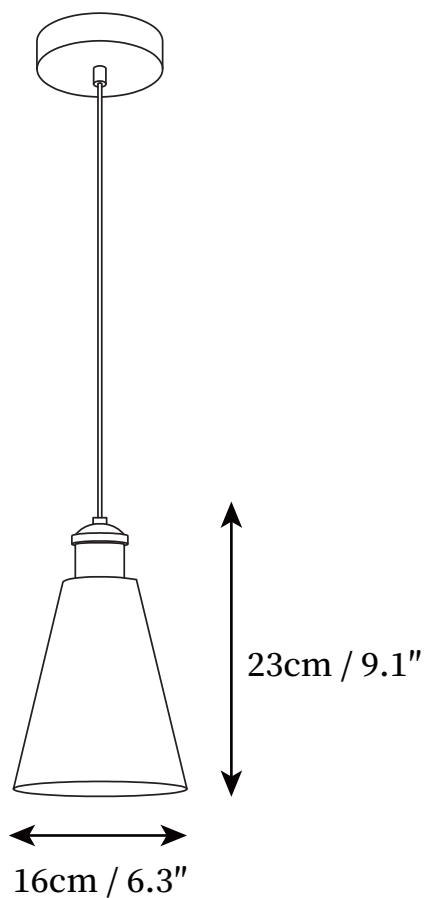

SPECIFICATION SHEET

SPECIFICATION DETAILS

*For custom options, consult factory for details

Fixture Dimensions	D 6.3" x H 9.1"
Light source	E27
Wattage	Max 40W
Voltage	AC 110-240V
Color Temperature	Based on the purchase of light bulbs
CRI(Ra)	80CRI
Mounting	Ceiling
Driver Required	No
Optional Color Temps	Buy bulbs as needed
LED Rated Life	Based on bulb life (we do not supply bulbs)
Dimming	Dimming is not supported
Finishes	Gold
Shade Details	White, Black, Grey, Orange
Material	Metal, Resin
Wire Length	59"
Wire Type	Black Coaxial Wire

SPECIFICATION SHEET

SPECIFICATION DETAILS

*For custom options, consult factory for details

Fixture Dimensions	D 6.3" x H 6.3"
Light source	E27
Wattage	Max 40W
Voltage	AC 110-240V
Color Temperature	Based on the purchase of light bulbs
CRI(Ra)	80CRI
Mounting	Ceiling
Driver Required	No
Optional Color Temps	Buy bulbs as needed
LED Rated Life	Based on bulb life (we do not supply bulbs)
Dimming	Dimming is not supported
Finishes	Gold
Shade Details	White, Black, Grey, Orange
Material	Metal, Resin
Wire Length	59"
Wire Type	Black Coaxial Wire

SPECIFICATION SHEET

SPECIFICATION DETAILS

*For custom options, consult factory for details

Fixture Dimensions	D 6.3" x H 4.7"
Light source	E27
Wattage	Max 40W
Voltage	AC 110-240V
Color Temperature	Based on the purchase of light bulbs
CRI(Ra)	80CRI
Mounting	Ceiling
Driver Required	No
Optional Color Temps	Buy bulbs as needed
LED Rated Life	Based on bulb life (we do not supply bulbs)
Dimming	Dimming is not supported
Finishes	Gold
Shade Details	White, Black, Grey, Orange
Material	Metal, Resin
Wire Length	59"
Wire Type	Black Coaxial Wire