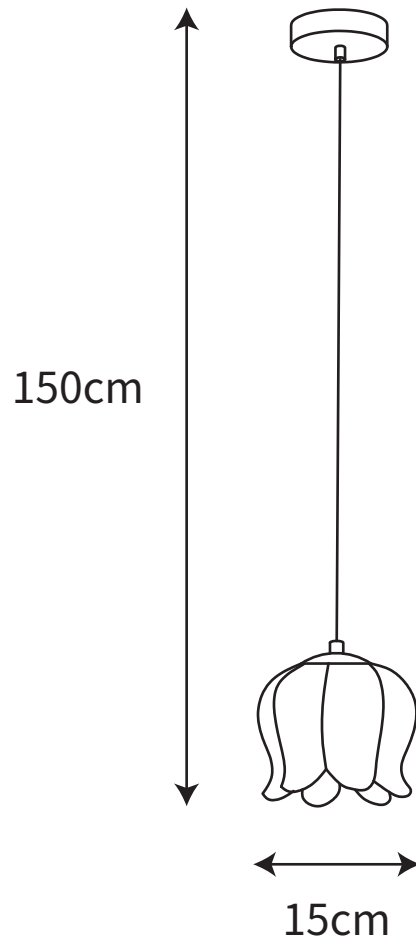

## SPECIFICATION DETAILS

\*For custom options, consult factory for details

<b>Fixture Dimensions</b>	Ø 5.9" x H 59.1"
<b>Light source</b>	G9
<b>Wattage</b>	~5W
<b>Voltage</b>	AC 110-240V
<b>Color Temperature</b>	Based on the purchase of light bulbs
<b>CRI(Ra)</b>	80CRI
<b>Mounting</b>	Ceiling
<b>Driver Required</b>	NO
<b>Optional Color Temps</b>	Buy bulbs as needed
<b>LED Rated Life</b>	Based on bulb life (we do not supply bulbs)
<b>Dimming</b>	Dimming is not supported
<b>Finishes</b>	Gold
<b>Shade Details</b>	White
<b>Material</b>	Metal, Glass
<b>Wire Length</b>	59"
<b>Wire Type</b>	White Coaxial Wire