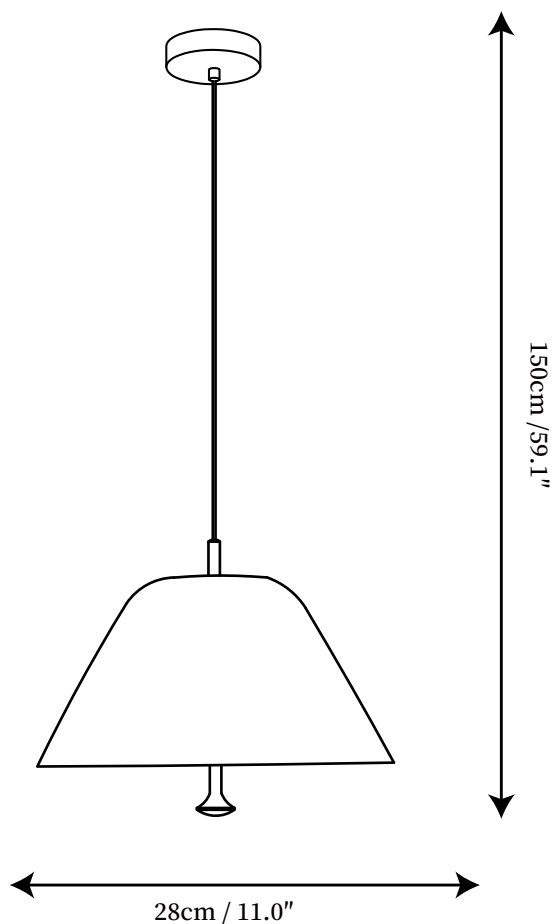

## SPECIFICATION DETAILS

\*For custom options, consult factory for details

<b>Fixture Dimensions</b>	D 11" x H 59.1"
<b>Light source</b>	E26 or E27 (bulb not included)
<b>Wattage</b>	MAX 40W incandescent bulb or LED equivalent.
<b>Voltage</b>	AC 110-240V
<b>Mounting</b>	Hardwired.
<b>Dimming</b>	Compatible with dimmable bulbs (bulb not included)
<b>Control method</b>	Compatible with common wall switches (not included)
<b>Finishes</b>	White, Black, Green, Gold
<b>Shade Details</b>	White, Black, Green
<b>Material</b>	Metal, Acrylic
<b>Wire Length</b>	The standard length of the suspended wire is 59" (150 cm) and the length is adjustable.

## SPECIFICATION DETAILS

\*For custom options, consult factory for details

---

<b>Fixture Dimensions</b>	D 15.7" x H 59.1"
<b>Light source</b>	E26 or E27 (bulb not included)
<b>Wattage</b>	MAX 40W incandescent bulb or LED equivalent.
<b>Voltage</b>	AC 110-240V
<b>Mounting</b>	Hardwired.
<b>Dimming</b>	Compatible with dimmable bulbs (bulb not included)
<b>Control method</b>	Compatible with common wall switches (not included)
<b>Finishes</b>	White, Black, Green, Gold
<b>Shade Details</b>	White, Black, Green
<b>Material</b>	Metal, Acrylic
<b>Wire Length</b>	The standard length of the suspended wire is 59 "(150 cm) and the length is adjustable.