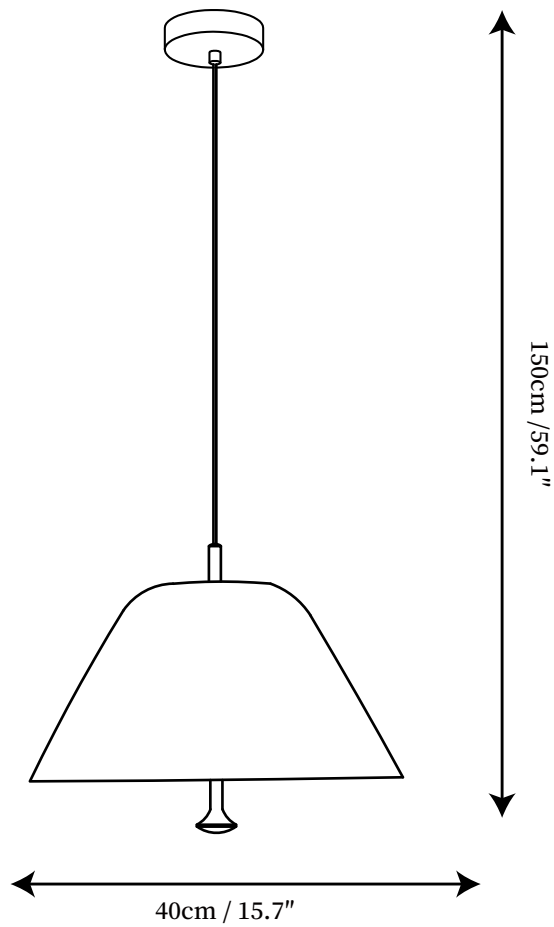

## SPECIFICATION DETAILS

\*For custom options, consult factory for details

<b>Fixture Dimensions</b>	D 11" x H 59.1"
<b>Light source</b>	E26 or E27 (bulb not included)
<b>Wattage</b>	MAX 40W incandescent bulb or LED equivalent.
<b>Voltage</b>	AC 110-240V
<b>Mounting</b>	Hardwired.
<b>Dimming</b>	Compatible with dimmable bulbs (bulb not included)
<b>Control method</b>	Compatible with common wall switches (not included)
<b>Finishes</b>	White, Black, Green, Gold
<b>Shade Details</b>	White, Black, Green
<b>Material</b>	Metal, Acrylic
<b>Wire Length</b>	The standard length of the suspended wire is 59" (150 cm) and the length is adjustable.

## SPECIFICATION DETAILS

\*For custom options, consult factory for details

---

<b>Fixture Dimensions</b>	D 15.7" x H 59.1"
<b>Light source</b>	E26 or E27 (bulb not included)
<b>Wattage</b>	MAX 40W incandescent bulb or LED equivalent.
<b>Voltage</b>	AC 110-240V
<b>Mounting</b>	Hardwired.
<b>Dimming</b>	Compatible with dimmable bulbs (bulb not included)
<b>Control method</b>	Compatible with common wall switches (not included)
<b>Finishes</b>	White, Black, Green, Gold
<b>Shade Details</b>	White, Black, Green
<b>Material</b>	Metal, Acrylic
<b>Wire Length</b>	The standard length of the suspended wire is 59 "(150 cm) and the length is adjustable.