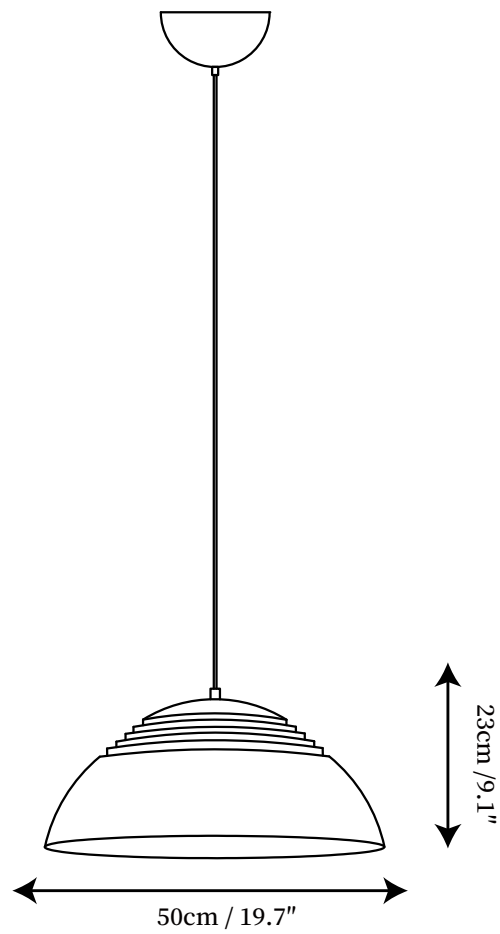

SPECIFICATION SHEET

SPECIFICATION DETAILS

*For custom options, consult factory for details

Fixture Dimensions	D 14.7" x H 7.1"
Light source	E27
Wattage	Max 40W
Voltage	AC 110-240V
Color Temperature	Based on the purchase of light bulbs
CRI(Ra)	80CRI
Mounting	Ceiling
Driver Required	NO
Optional Color Temps	Buy bulbs as needed
LED Rated Life	Based on bulb life (we do not supply bulbs)
Dimming	Dimming is not supported
Finishes	White, Black
Glass Details	White, Black
Material	Aluminum
Wire Length	59"
Wire Type	Black Coaxial Wire

SPECIFICATION SHEET

SPECIFICATION DETAILS

*For custom options, consult factory for details

Fixture Dimensions	D 19.7" x H 9.1"
Light source	E27
Wattage	Max 40W
Voltage	AC 110-240V
Color Temperature	Based on the purchase of light bulbs
CRI(Ra)	80CRI
Mounting	Ceiling
Driver Required	NO
Optional Color Temps	Buy bulbs as needed
LED Rated Life	Based on bulb life (we do not supply bulbs)
Dimming	Dimming is not supported
Finishes	White, Black
Glass Details	White, Black
Material	Aluminum
Wire Length	59"
Wire Type	Black Coaxial Wire