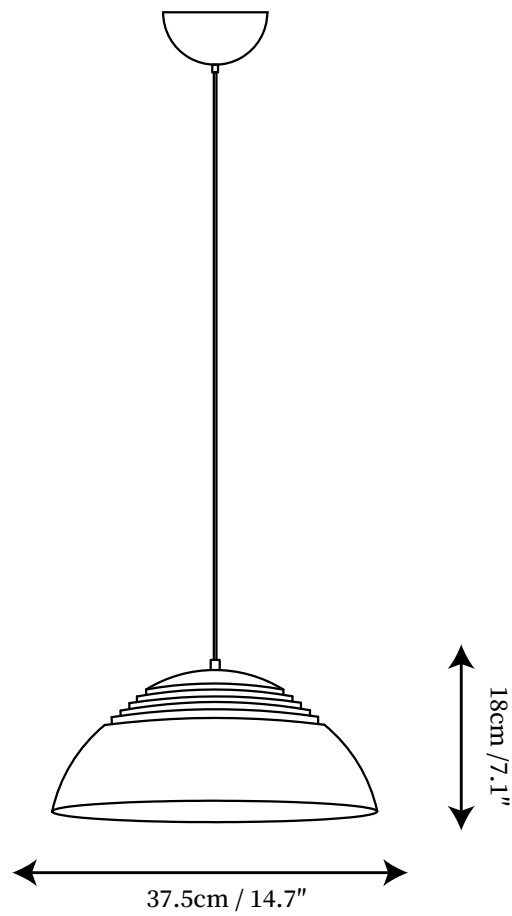

SPECIFICATION SHEET

SPECIFICATION DETAILS

*For custom options, consult factory for details

Fixture Dimensions	D 14.7" x H 7.1"
Light source	E27
Wattage	Max 40W
Voltage	AC 110-240V
Color Temperature	Based on the purchase of light bulbs
CRI(Ra)	80CRI
Mounting	Ceiling
Driver Required	NO
Optional Color Temps	Buy bulbs as needed
LED Rated Life	Based on bulb life (we do not supply bulbs)
Dimming	Dimming is not supported
Finishes	White, Black
Glass Details	White, Black
Material	Aluminum
Wire Length	59"
Wire Type	Black Coaxial Wire

SPECIFICATION SHEET

SPECIFICATION DETAILS

*For custom options, consult factory for details

Fixture Dimensions	D 19.7" x H 9.1"
Light source	E27
Wattage	Max 40W
Voltage	AC 110-240V
Color Temperature	Based on the purchase of light bulbs
CRI(Ra)	80CRI
Mounting	Ceiling
Driver Required	NO
Optional Color Temps	Buy bulbs as needed
LED Rated Life	Based on bulb life (we do not supply bulbs)
Dimming	Dimming is not supported
Finishes	White, Black
Glass Details	White, Black
Material	Aluminum
Wire Length	59"
Wire Type	Black Coaxial Wire