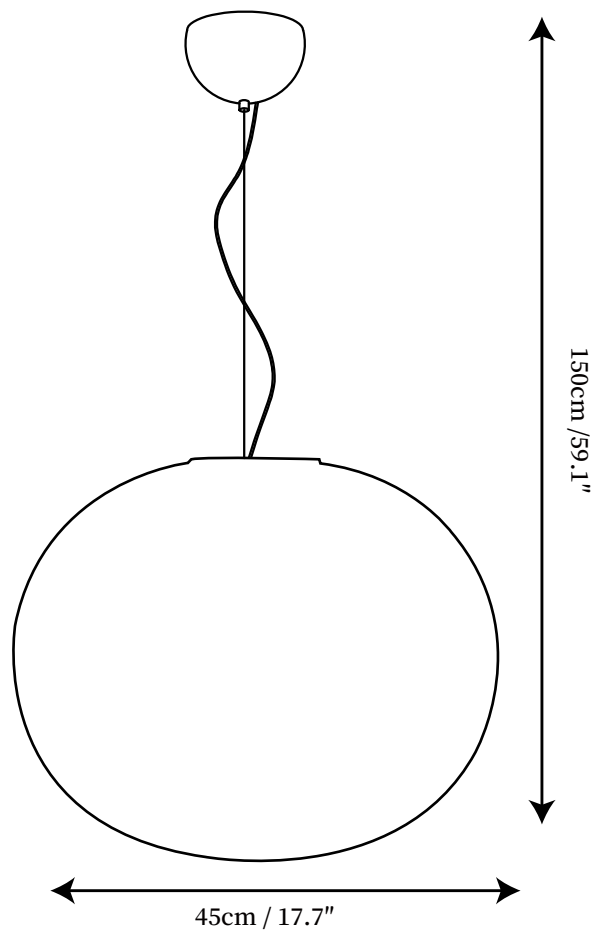

## SPECIFICATION DETAILS

\*For custom options, consult factory for details

<b>Fixture Dimensions</b>	D 13.0" x H 59.1"
<b>Light source</b>	E27
<b>Wattage</b>	Max 40W
<b>Voltage</b>	AC 110-240V
<b>Color Temperature</b>	Based on the purchase of light bulbs
<b>CRI(Ra)</b>	80CRI
<b>Mounting</b>	Ceiling
<b>Driver Required</b>	NO
<b>Optional Color Temps</b>	Buy bulbs as needed
<b>LED Rated Life</b>	Based on bulb life (we do not supply bulbs)
<b>Dimming</b>	Dimming is not supported
<b>Finishes</b>	White
<b>Glass Details</b>	White
<b>Material</b>	Metal, Glass
<b>Wire Length</b>	59"
<b>Wire Type</b>	Black Coaxial Wire

## SPECIFICATION DETAILS

\*For custom options, consult factory for details

<b>Fixture Dimensions</b>	D 17.7" x H 59.1"
<b>Light source</b>	E27
<b>Wattage</b>	Max 40W
<b>Voltage</b>	AC 110-240V
<b>Color Temperature</b>	Based on the purchase of light bulbs
<b>CRI(Ra)</b>	80CRI
<b>Mounting</b>	Ceiling
<b>Driver Required</b>	NO
<b>Optional Color Temps</b>	Buy bulbs as needed
<b>LED Rated Life</b>	Based on bulb life (we do not supply bulbs)
<b>Dimming</b>	Dimming is not supported
<b>Finishes</b>	White
<b>Glass Details</b>	White
<b>Material</b>	Metal, Glass
<b>Wire Length</b>	59"
<b>Wire Type</b>	Black Coaxial Wire