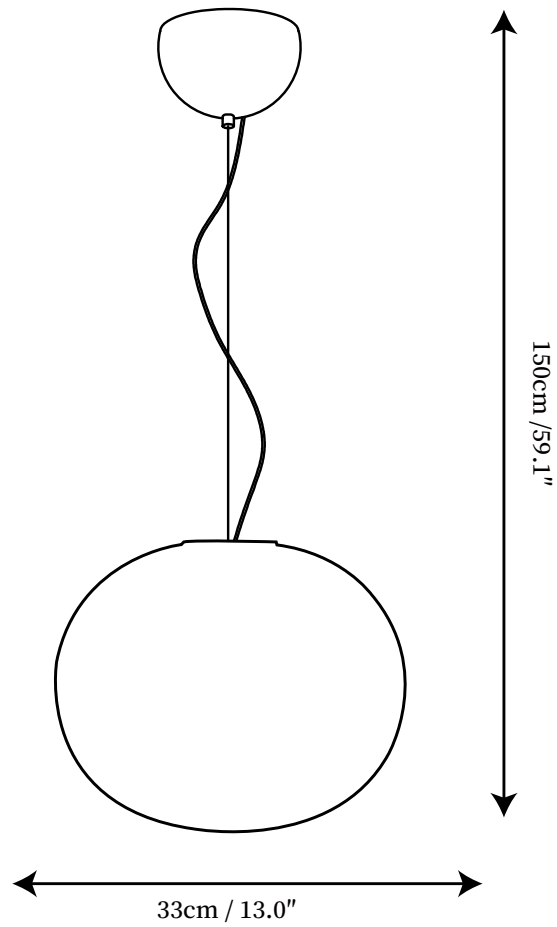

## SPECIFICATION DETAILS

\*For custom options, consult factory for details

<b>Fixture Dimensions</b>	D 13.0" x H 59.1"
<b>Light source</b>	E27
<b>Wattage</b>	Max 40W
<b>Voltage</b>	AC 110-240V
<b>Color Temperature</b>	Based on the purchase of light bulbs
<b>CRI(Ra)</b>	80CRI
<b>Mounting</b>	Ceiling
<b>Driver Required</b>	NO
<b>Optional Color Temps</b>	Buy bulbs as needed
<b>LED Rated Life</b>	Based on bulb life (we do not supply bulbs)
<b>Dimming</b>	Dimming is not supported
<b>Finishes</b>	White
<b>Glass Details</b>	White
<b>Material</b>	Metal, Glass
<b>Wire Length</b>	59"
<b>Wire Type</b>	Black Coaxial Wire

## SPECIFICATION DETAILS

\*For custom options, consult factory for details

<b>Fixture Dimensions</b>	D 17.7" x H 59.1"
<b>Light source</b>	E27
<b>Wattage</b>	Max 40W
<b>Voltage</b>	AC 110-240V
<b>Color Temperature</b>	Based on the purchase of light bulbs
<b>CRI(Ra)</b>	80CRI
<b>Mounting</b>	Ceiling
<b>Driver Required</b>	NO
<b>Optional Color Temps</b>	Buy bulbs as needed
<b>LED Rated Life</b>	Based on bulb life (we do not supply bulbs)
<b>Dimming</b>	Dimming is not supported
<b>Finishes</b>	White
<b>Glass Details</b>	White
<b>Material</b>	Metal, Glass
<b>Wire Length</b>	59"
<b>Wire Type</b>	Black Coaxial Wire