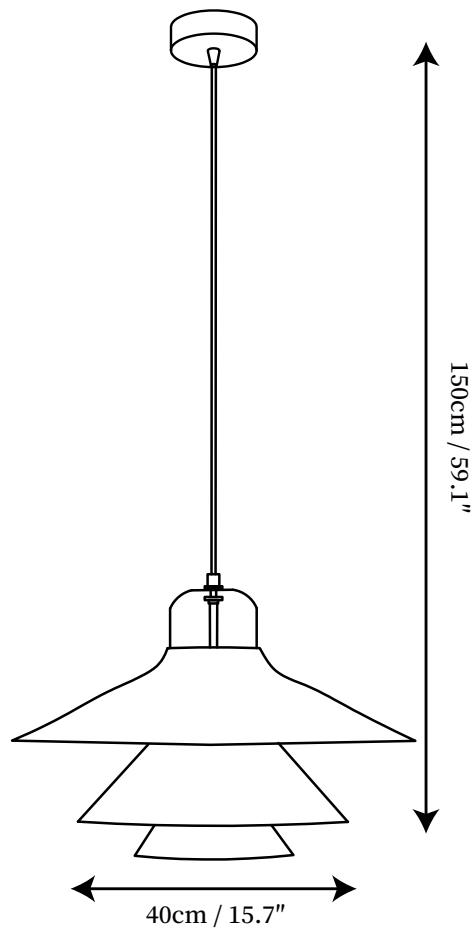

SPECIFICATION SHEET

SPECIFICATION DETAILS

*For custom options, consult factory for details

Fixture Dimensions	D 11.8" x H 59.1"
Light source	E26 or E27 (bulb not included)
Wattage	MAX 40W incandescent bulb or LED equivalent.
Voltage	AC 110-240V
Mounting	Hardwired.
Dimming	Compatible with dimmable bulbs (bulb not included)
Control method	Compatible with common wall switches (not included)
Finishes	White, Red, Green
Shade Details	White
Material	Aluminum, Glass
Wire Length	The standard length of the cord is 59" (150 cm), the length is adjustable.

SPECIFICATION SHEET

SPECIFICATION DETAILS

*For custom options, consult factory for details

Fixture Dimensions	D 15.7" x H 59.1"
Light source	E26 or E27 (bulb not included)
Wattage	MAX 40W incandescent bulb or LED equivalent.
Voltage	AC 110-240V
Mounting	Hardwired.
Dimming	Compatible with dimmable bulbs (bulb not included)
Control method	Compatible with common wall switches (not included)
Finishes	White, Red, Green
Shade Details	White
Material	Aluminum, Glass
Wire Length	The standard length of the cord is 59" (150 cm), the length is adjustable.