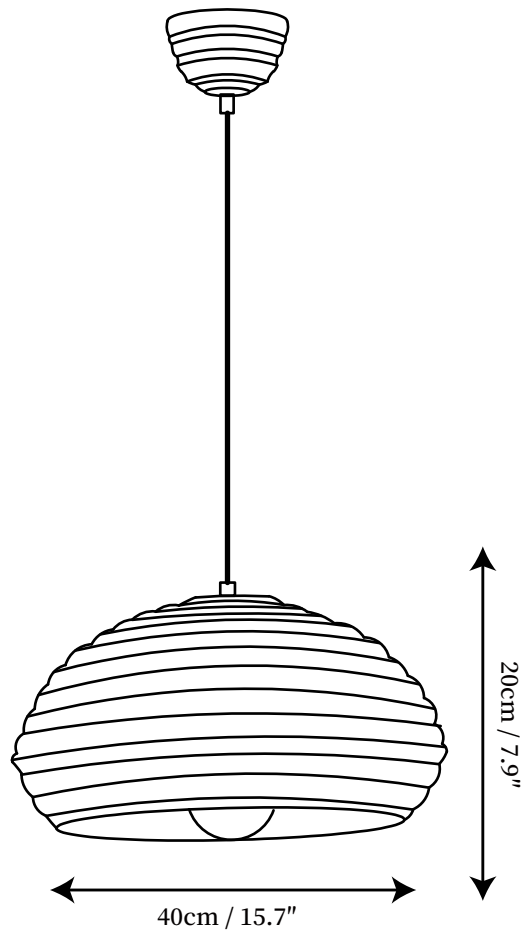

SPECIFICATION SHEET

SPECIFICATION DETAILS

*For custom options, consult factory for details

Fixture Dimensions	D 15.7x H 7.9"
Light source	E27
Wattage	Max 40W
Voltage	AC 110-240V
Color Temperature	Based on the purchase of light bulbs
CRI(Ra)	80CRI
Mounting	Ceiling
Driver Required	NO
Optional Color Temps	Buy bulbs as needed
LED Rated Life	Based on bulb life (we do not supply bulbs)
Dimming	Dimming is not supported
Finishes	Silver, White
Glass Details	Silver, White
Material	Aluminum
Wire Length	59"
Wire Type	Black Coaxial Wire