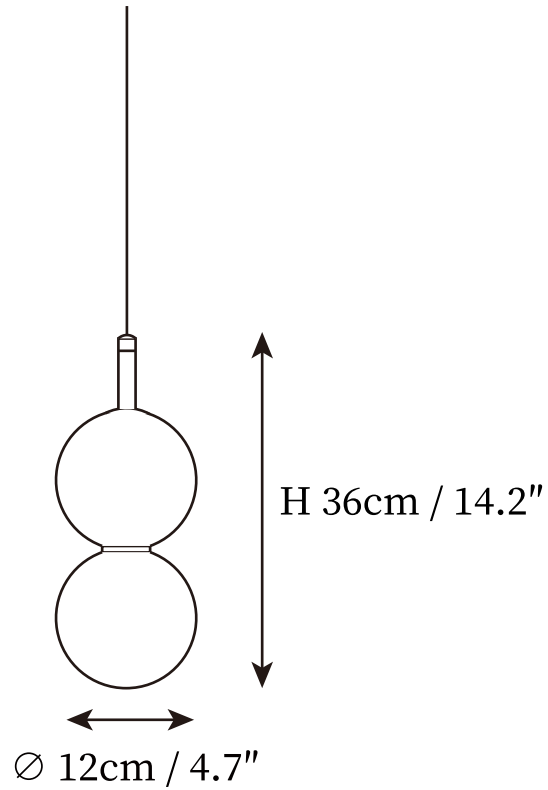

SPECIFICATION SHEET

SPECIFICATION DETAILS

*For custom options, consult factory for details

Fixture Dimensions	D 4.7" x H 14.2"
Light source	Integrated LED
Wattage	~10 W
Voltage	AC 110-240V
Color Temperature	3000K
CRI(Ra)	80CRI
Mounting	Ceiling
Driver Required	Yes
Optional Color Temps	Warm Light (3000K), Neutral Light (4500K), Cool Light (6000K)
LED Rated Life	30000 hours
Dimming	Dimming is not supported
Finishes	White, Black, Gold.
Shade Details	Transparent.
Material	Metal, Glass.
Wire Length	59"
Rod Type	Black Coaxial Wire.

SPECIFICATION SHEET

SPECIFICATION DETAILS

*For custom options, consult factory for details

Fixture Dimensions	D 23.6" x H 59"
Light source	Integrated LED
Wattage	~40 W
Voltage	AC 110-240V
Color Temperature	3000K
CRI(Ra)	80CRI
Mounting	Ceiling
Driver Required	Yes
Optional Color Temps	Warm Light (3000K), Neutral Light (4500K), Cool Light (6000K)
LED Rated Life	30000 hours
Dimming	Dimming is not supported
Finishes	White, Black, Gold.
Shade Details	Transparent.
Material	Metal, Glass.
Wire Length	59"
Rod Type	Black Coaxial Wire.
Warranty	2 yaers