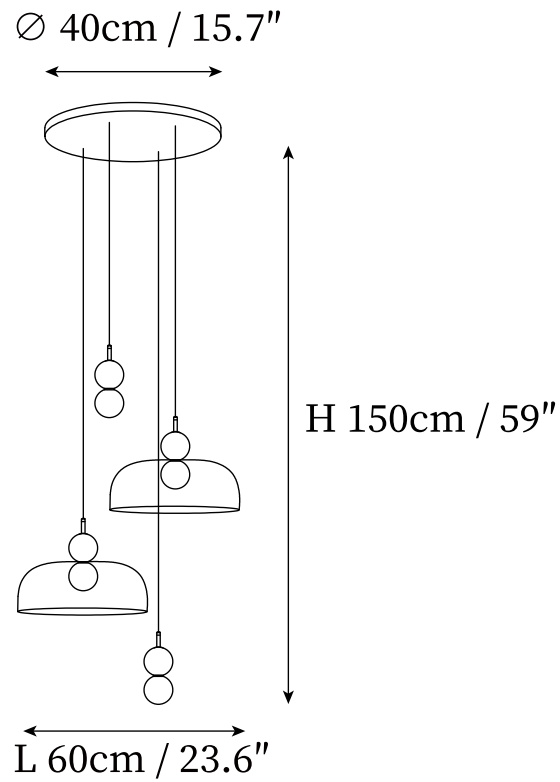

SPECIFICATION SHEET

SPECIFICATION DETAILS

*For custom options, consult factory for details

Fixture Dimensions	D 4.7" x H 14.2"
Light source	Integrated LED
Wattage	~10 W
Voltage	AC 110-240V
Color Temperature	3000K
CRI(Ra)	80CRI
Mounting	Ceiling
Driver Required	Yes
Optional Color Temps	Warm Light (3000K), Neutral Light (4500K), Cool Light (6000K)
LED Rated Life	30000 hours
Dimming	Dimming is not supported
Finishes	White, Black, Gold.
Shade Details	Transparent.
Material	Metal, Glass.
Wire Length	59"
Rod Type	Black Coaxial Wire.

SPECIFICATION SHEET

SPECIFICATION DETAILS

*For custom options, consult factory for details

Fixture Dimensions	D 23.6" x H 59"
Light source	Integrated LED
Wattage	~40 W
Voltage	AC 110-240V
Color Temperature	3000K
CRI(Ra)	80CRI
Mounting	Ceiling
Driver Required	Yes
Optional Color Temps	Warm Light (3000K), Neutral Light (4500K), Cool Light (6000K)
LED Rated Life	30000 hours
Dimming	Dimming is not supported
Finishes	White, Black, Gold.
Shade Details	Transparent.
Material	Metal, Glass.
Wire Length	59"
Rod Type	Black Coaxial Wire.
Warranty	2 yaers