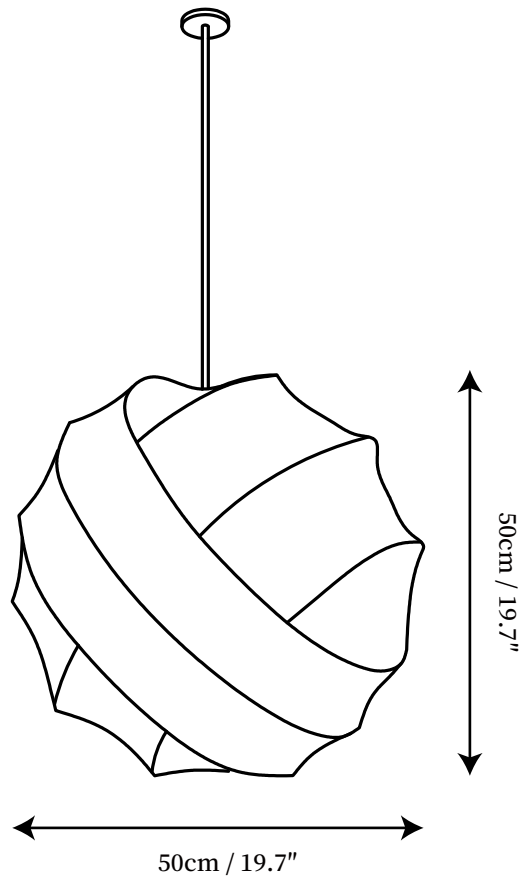

SPECIFICATION SHEET

SPECIFICATION DETAILS

*For custom options, consult factory for details

| | |
|-----------------------------|---|
| Fixture Dimensions | D 15.7" x H 15.7" |
| Light source | E27 |
| Wattage | Max 40W |
| Voltage | AC 110-240V |
| Color Temperature | Based on the purchase of light bulbs |
| CRI(Ra) | 80CRI |
| Mounting | Ceiling |
| Driver Required | NO |
| Optional Color Temps | Buy bulbs as needed |
| LED Rated Life | Based on bulb life (we do not supply bulbs) |
| Dimming | Dimming is not supported |
| Finishes | Black. |
| Glass Details | White. |
| Material | Metal, Cocoon. |
| Wire Length | 59" |
| Wire Type | Black Coaxial Wire |

SPECIFICATION SHEET

SPECIFICATION DETAILS

*For custom options, consult factory for details

| | |
|-----------------------------|---|
| Fixture Dimensions | D 19.7" x H 19.7" |
| Light source | E27 |
| Wattage | Max 40W |
| Voltage | AC 110-240V |
| Color Temperature | Based on the purchase of light bulbs |
| CRI(Ra) | 80CRI |
| Mounting | Ceiling |
| Driver Required | NO |
| Optional Color Temps | Buy bulbs as needed |
| LED Rated Life | Based on bulb life (we do not supply bulbs) |
| Dimming | Dimming is not supported |
| Finishes | Black. |
| Glass Details | White. |
| Material | Metal, Cocoon. |
| Wire Length | 59" |
| Wire Type | Black Coaxial Wire |

SPECIFICATION SHEET

SPECIFICATION DETAILS

*For custom options, consult factory for details

| | |
|-----------------------------|---|
| Fixture Dimensions | D 23.6" x H 23.6" |
| Light source | E27 |
| Wattage | Max 40W |
| Voltage | AC 110-240V |
| Color Temperature | Based on the purchase of light bulbs |
| CRI(Ra) | 80CRI |
| Mounting | Ceiling |
| Driver Required | NO |
| Optional Color Temps | Buy bulbs as needed |
| LED Rated Life | Based on bulb life (we do not supply bulbs) |
| Dimming | Dimming is not supported |
| Finishes | Black. |
| Glass Details | White. |
| Material | Metal, Cocoon. |
| Wire Length | 59" |
| Wire Type | Black Coaxial Wire |