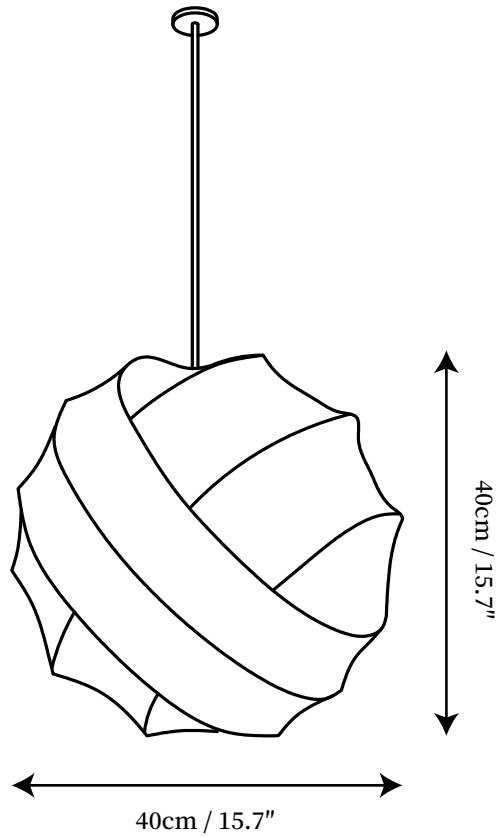

SPECIFICATION SHEET

SPECIFICATION DETAILS

*For custom options, consult factory for details

| | |
|-----------------------------|---|
| Fixture Dimensions | D 15.7" x H 15.7" |
| Light source | E27 |
| Wattage | Max 40W |
| Voltage | AC 110-240V |
| Color Temperature | Based on the purchase of light bulbs |
| CRI(Ra) | 80CRI |
| Mounting | Ceiling |
| Driver Required | NO |
| Optional Color Temps | Buy bulbs as needed |
| LED Rated Life | Based on bulb life (we do not supply bulbs) |
| Dimming | Dimming is not supported |
| Finishes | Black. |
| Glass Details | White. |
| Material | Metal, Cocoon. |
| Wire Length | 59" |
| Wire Type | Black Coaxial Wire |

SPECIFICATION SHEET

SPECIFICATION DETAILS

*For custom options, consult factory for details

| | |
|-----------------------------|---|
| Fixture Dimensions | D 19.7" x H 19.7" |
| Light source | E27 |
| Wattage | Max 40W |
| Voltage | AC 110-240V |
| Color Temperature | Based on the purchase of light bulbs |
| CRI(Ra) | 80CRI |
| Mounting | Ceiling |
| Driver Required | NO |
| Optional Color Temps | Buy bulbs as needed |
| LED Rated Life | Based on bulb life (we do not supply bulbs) |
| Dimming | Dimming is not supported |
| Finishes | Black. |
| Glass Details | White. |
| Material | Metal, Cocoon. |
| Wire Length | 59" |
| Wire Type | Black Coaxial Wire |

SPECIFICATION SHEET

SPECIFICATION DETAILS

*For custom options, consult factory for details

| | |
|-----------------------------|---|
| Fixture Dimensions | D 23.6" x H 23.6" |
| Light source | E27 |
| Wattage | Max 40W |
| Voltage | AC 110-240V |
| Color Temperature | Based on the purchase of light bulbs |
| CRI(Ra) | 80CRI |
| Mounting | Ceiling |
| Driver Required | NO |
| Optional Color Temps | Buy bulbs as needed |
| LED Rated Life | Based on bulb life (we do not supply bulbs) |
| Dimming | Dimming is not supported |
| Finishes | Black. |
| Glass Details | White. |
| Material | Metal, Cocoon. |
| Wire Length | 59" |
| Wire Type | Black Coaxial Wire |