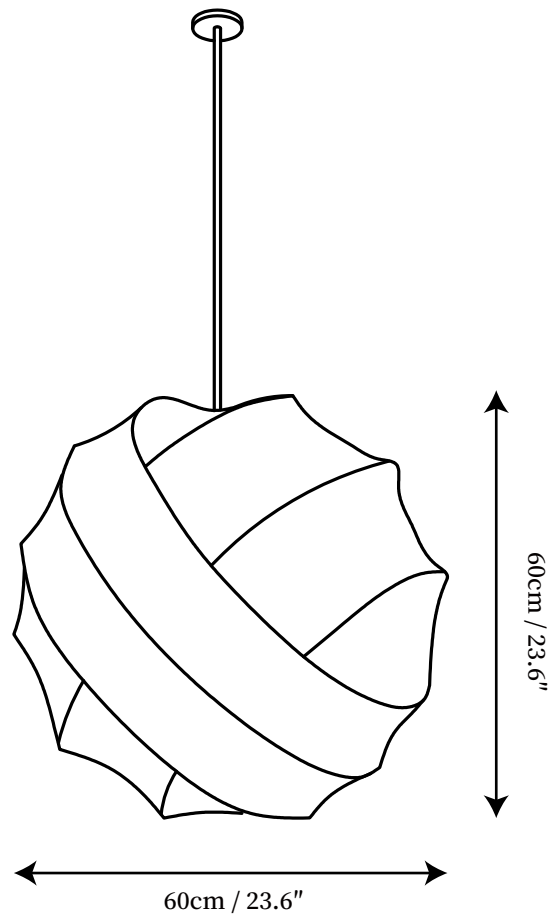

SPECIFICATION SHEET

SPECIFICATION DETAILS

*For custom options, consult factory for details

| | |
|-----------------------------|---|
| Fixture Dimensions | D 15.7" x H 15.7" |
| Light source | E27 |
| Wattage | Max 40W |
| Voltage | AC 110-240V |
| Color Temperature | Based on the purchase of light bulbs |
| CRI(Ra) | 80CRI |
| Mounting | Ceiling |
| Driver Required | NO |
| Optional Color Temps | Buy bulbs as needed |
| LED Rated Life | Based on bulb life (we do not supply bulbs) |
| Dimming | Dimming is not supported |
| Finishes | Black. |
| Glass Details | White. |
| Material | Metal, Cocoon. |
| Wire Length | 59" |
| Wire Type | Black Coaxial Wire |

SPECIFICATION SHEET

SPECIFICATION DETAILS

*For custom options, consult factory for details

| | |
|-----------------------------|---|
| Fixture Dimensions | D 19.7" x H 19.7" |
| Light source | E27 |
| Wattage | Max 40W |
| Voltage | AC 110-240V |
| Color Temperature | Based on the purchase of light bulbs |
| CRI(Ra) | 80CRI |
| Mounting | Ceiling |
| Driver Required | NO |
| Optional Color Temps | Buy bulbs as needed |
| LED Rated Life | Based on bulb life (we do not supply bulbs) |
| Dimming | Dimming is not supported |
| Finishes | Black. |
| Glass Details | White. |
| Material | Metal, Cocoon. |
| Wire Length | 59" |
| Wire Type | Black Coaxial Wire |

SPECIFICATION SHEET

SPECIFICATION DETAILS

*For custom options, consult factory for details

| | |
|-----------------------------|---|
| Fixture Dimensions | D 23.6" x H 23.6" |
| Light source | E27 |
| Wattage | Max 40W |
| Voltage | AC 110-240V |
| Color Temperature | Based on the purchase of light bulbs |
| CRI(Ra) | 80CRI |
| Mounting | Ceiling |
| Driver Required | NO |
| Optional Color Temps | Buy bulbs as needed |
| LED Rated Life | Based on bulb life (we do not supply bulbs) |
| Dimming | Dimming is not supported |
| Finishes | Black. |
| Glass Details | White. |
| Material | Metal, Cocoon. |
| Wire Length | 59" |
| Wire Type | Black Coaxial Wire |