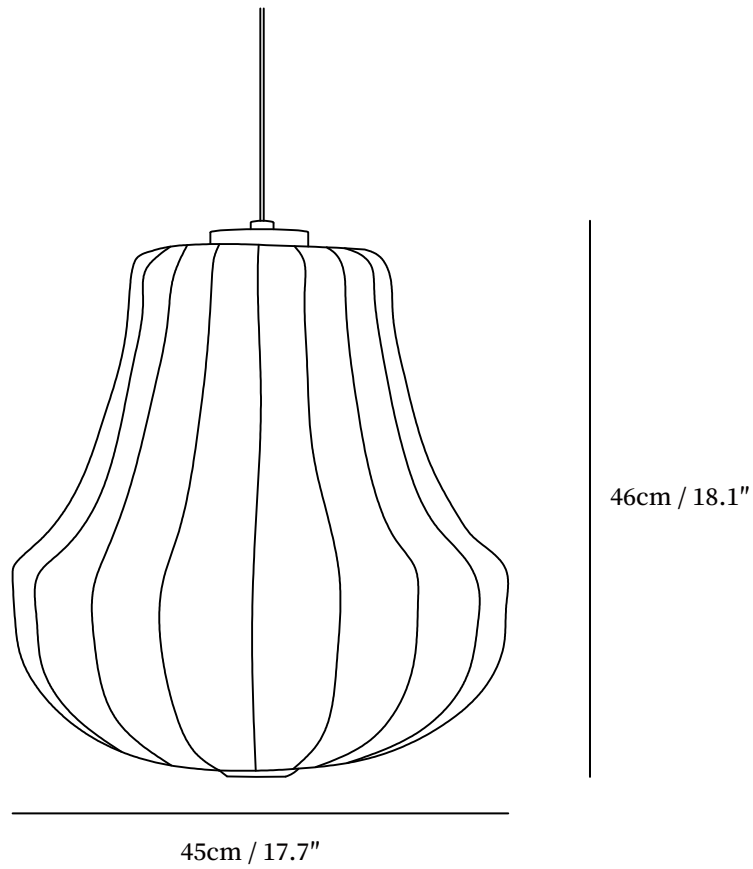

SPECIFICATION SHEET

SPECIFICATION DETAILS

*For custom options, consult factory for details

Fixture Dimensions	Ø 17.7" x H 18.1"
Light source	E27
Wattage	Max 40W
Voltage	AC 110-240V
Color Temperature	Based on the purchase of light bulbs
CRI(Ra)	80CRI
Mounting	Ceiling
Driver Required	NO
Optional Color Temps	Buy bulbs as needed
LED Rated Life	Based on bulb life (we do not supply bulbs)
Dimming	Dimming is not supported
Finishes	White.
Glass Details	White.
Material	Metal, Cocoon.
Wire Length	59"
Wire Type	Black Coaxial Wire

SPECIFICATION SHEET

SPECIFICATION DETAILS

*For custom options, consult factory for details

Fixture Dimensions	Ø 21.6" x H 11.8"
Light source	E27
Wattage	Max 40W
Voltage	AC 110-240V
Color Temperature	Based on the purchase of light bulbs
CRI(Ra)	80CRI
Mounting	Ceiling
Driver Required	NO
Optional Color Temps	Buy bulbs as needed
LED Rated Life	Based on bulb life (we do not supply bulbs)
Dimming	Dimming is not supported
Finishes	White.
Glass Details	White.
Material	Metal, Cocoon.
Wire Length	59"
Wire Type	Black Coaxial Wire

SPECIFICATION SHEET

SPECIFICATION DETAILS

*For custom options, consult factory for details

Fixture Dimensions	Ø 23.6" x H 18.1"
Light source	E27
Wattage	Max 40W
Voltage	AC 110-240V
Color Temperature	Based on the purchase of light bulbs
CRI(Ra)	80CRI
Mounting	Ceiling
Driver Required	NO
Optional Color Temps	Buy bulbs as needed
LED Rated Life	Based on bulb life (we do not supply bulbs)
Dimming	Dimming is not supported
Finishes	White.
Glass Details	White.
Material	Metal, Cocoon.
Wire Length	59"
Wire Type	Black Coaxial Wire