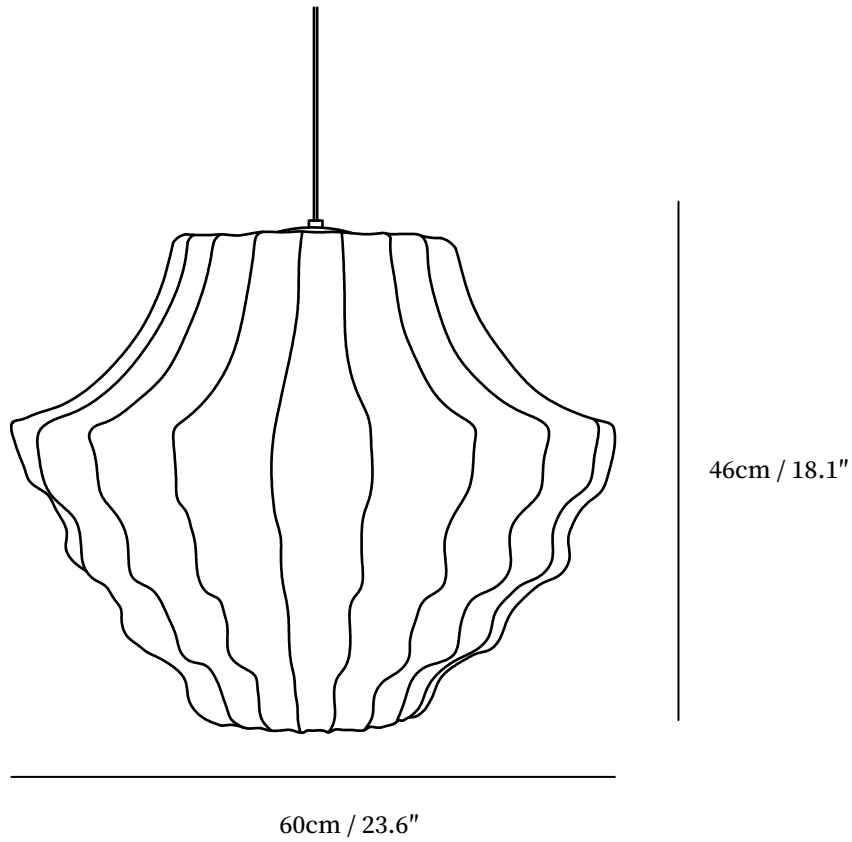

SPECIFICATION SHEET

SPECIFICATION DETAILS

*For custom options, consult factory for details

Fixture Dimensions	Ø 17.7" x H 18.1"
Light source	E27
Wattage	Max 40W
Voltage	AC 110-240V
Color Temperature	Based on the purchase of light bulbs
CRI(Ra)	80CRI
Mounting	Ceiling
Driver Required	NO
Optional Color Temps	Buy bulbs as needed
LED Rated Life	Based on bulb life (we do not supply bulbs)
Dimming	Dimming is not supported
Finishes	White.
Glass Details	White.
Material	Metal, Cocoon.
Wire Length	59"
Wire Type	Black Coaxial Wire

SPECIFICATION SHEET

SPECIFICATION DETAILS

*For custom options, consult factory for details

Fixture Dimensions	Ø 21.6" x H 11.8"
Light source	E27
Wattage	Max 40W
Voltage	AC 110-240V
Color Temperature	Based on the purchase of light bulbs
CRI(Ra)	80CRI
Mounting	Ceiling
Driver Required	NO
Optional Color Temps	Buy bulbs as needed
LED Rated Life	Based on bulb life (we do not supply bulbs)
Dimming	Dimming is not supported
Finishes	White.
Glass Details	White.
Material	Metal, Cocoon.
Wire Length	59"
Wire Type	Black Coaxial Wire

SPECIFICATION SHEET

SPECIFICATION DETAILS

*For custom options, consult factory for details

Fixture Dimensions	Ø 23.6" x H 18.1"
Light source	E27
Wattage	Max 40W
Voltage	AC 110-240V
Color Temperature	Based on the purchase of light bulbs
CRI(Ra)	80CRI
Mounting	Ceiling
Driver Required	NO
Optional Color Temps	Buy bulbs as needed
LED Rated Life	Based on bulb life (we do not supply bulbs)
Dimming	Dimming is not supported
Finishes	White.
Glass Details	White.
Material	Metal, Cocoon.
Wire Length	59"
Wire Type	Black Coaxial Wire