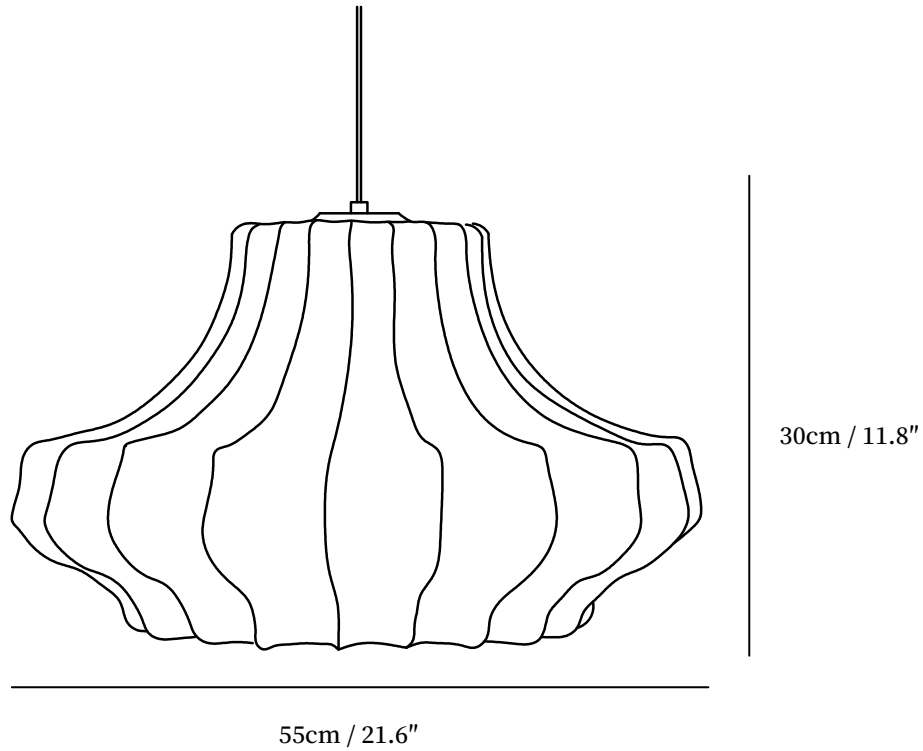

SPECIFICATION SHEET

SPECIFICATION DETAILS

*For custom options, consult factory for details

Fixture Dimensions	Ø 17.7" x H 18.1"
Light source	E27
Wattage	Max 40W
Voltage	AC 110-240V
Color Temperature	Based on the purchase of light bulbs
CRI(Ra)	80CRI
Mounting	Ceiling
Driver Required	NO
Optional Color Temps	Buy bulbs as needed
LED Rated Life	Based on bulb life (we do not supply bulbs)
Dimming	Dimming is not supported
Finishes	White.
Glass Details	White.
Material	Metal, Cocoon.
Wire Length	59"
Wire Type	Black Coaxial Wire

SPECIFICATION SHEET

SPECIFICATION DETAILS

*For custom options, consult factory for details

Fixture Dimensions	Ø 21.6" x H 11.8"
Light source	E27
Wattage	Max 40W
Voltage	AC 110-240V
Color Temperature	Based on the purchase of light bulbs
CRI(Ra)	80CRI
Mounting	Ceiling
Driver Required	NO
Optional Color Temps	Buy bulbs as needed
LED Rated Life	Based on bulb life (we do not supply bulbs)
Dimming	Dimming is not supported
Finishes	White.
Glass Details	White.
Material	Metal, Cocoon.
Wire Length	59"
Wire Type	Black Coaxial Wire

SPECIFICATION SHEET

SPECIFICATION DETAILS

*For custom options, consult factory for details

Fixture Dimensions	Ø 23.6" x H 18.1"
Light source	E27
Wattage	Max 40W
Voltage	AC 110-240V
Color Temperature	Based on the purchase of light bulbs
CRI(Ra)	80CRI
Mounting	Ceiling
Driver Required	NO
Optional Color Temps	Buy bulbs as needed
LED Rated Life	Based on bulb life (we do not supply bulbs)
Dimming	Dimming is not supported
Finishes	White.
Glass Details	White.
Material	Metal, Cocoon.
Wire Length	59"
Wire Type	Black Coaxial Wire