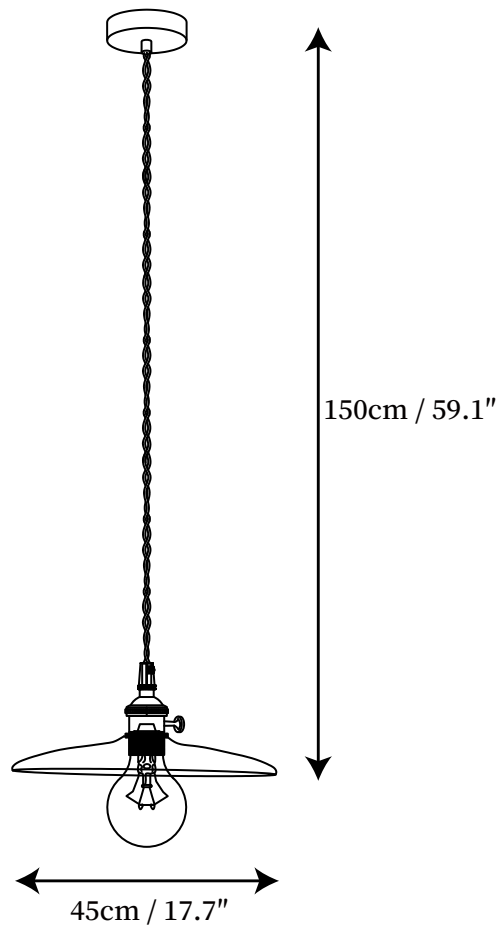

SPECIFICATION SHEET

SPECIFICATION DETAILS

*For custom options, consult factory for details

Fixture Dimensions	D 17.7" x H 59.1"
Light source	E27
Wattage	Max 40W
Voltage	AC 110-240V
Color Temperature	Based on the purchase of light bulbs
CRI(Ra)	80CRI
Mounting	Ceiling
Driver Required	NO
Optional Color Temps	Buy bulbs as needed
LED Rated Life	Based on bulb life (we do not supply bulbs)
Dimming	Dimming is not supported
Finishes	Brass & Walnut
Glass Details	Walnut
Material	Walnut, Brass
Wire Length	59"
Wire Type	Black Coaxial Wire