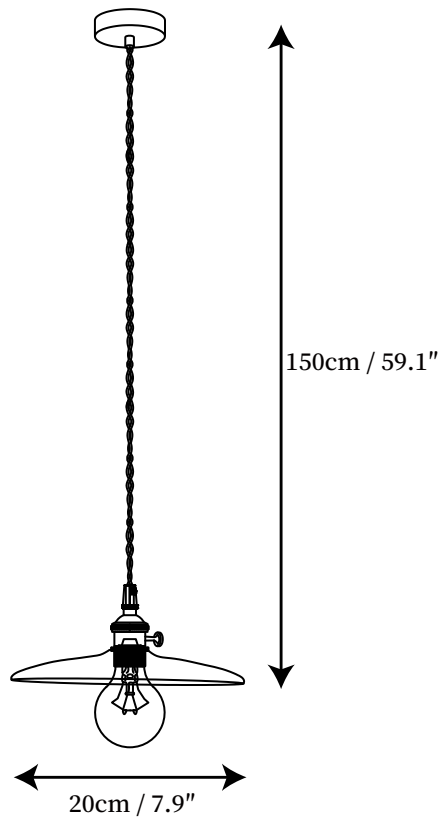

## SPECIFICATION DETAILS

\*For custom options, consult factory for details

<b>Fixture Dimensions</b>	D 7.9" x H 59.1"
<b>Light source</b>	E27
<b>Wattage</b>	Max 40W
<b>Voltage</b>	AC 110-240V
<b>Color Temperature</b>	Based on the purchase of light bulbs
<b>CRI(Ra)</b>	80CRI
<b>Mounting</b>	Ceiling
<b>Driver Required</b>	NO
<b>Optional Color Temps</b>	Buy bulbs as needed
<b>LED Rated Life</b>	Based on bulb life (we do not supply bulbs)
<b>Dimming</b>	Dimming is not supported
<b>Finishes</b>	Brass & Walnut
<b>Glass Details</b>	Walnut
<b>Material</b>	Walnut, Brass
<b>Wire Length</b>	59"
<b>Wire Type</b>	Black Coaxial Wire

## SPECIFICATION DETAILS

\*For custom options, consult factory for details

<b>Fixture Dimensions</b>	D 9.8" x H 59.1"
<b>Light source</b>	E27
<b>Wattage</b>	Max 40W
<b>Voltage</b>	AC 110-240V
<b>Color Temperature</b>	Based on the purchase of light bulbs
<b>CRI(Ra)</b>	80CRI
<b>Mounting</b>	Ceiling
<b>Driver Required</b>	NO
<b>Optional Color Temps</b>	Buy bulbs as needed
<b>LED Rated Life</b>	Based on bulb life (we do not supply bulbs)
<b>Dimming</b>	Dimming is not supported
<b>Finishes</b>	Brass & Walnut
<b>Glass Details</b>	Walnut
<b>Material</b>	Walnut, Brass
<b>Wire Length</b>	59"
<b>Wire Type</b>	Black Coaxial Wire

## SPECIFICATION DETAILS

\*For custom options, consult factory for details

<b>Fixture Dimensions</b>	D 11.8" x H 59.1"
<b>Light source</b>	E27
<b>Wattage</b>	Max 40W
<b>Voltage</b>	AC 110-240V
<b>Color Temperature</b>	Based on the purchase of light bulbs
<b>CRI(Ra)</b>	80CRI
<b>Mounting</b>	Ceiling
<b>Driver Required</b>	NO
<b>Optional Color Temps</b>	Buy bulbs as needed
<b>LED Rated Life</b>	Based on bulb life (we do not supply bulbs)
<b>Dimming</b>	Dimming is not supported
<b>Finishes</b>	Brass & Walnut
<b>Glass Details</b>	Walnut
<b>Material</b>	Walnut, Brass
<b>Wire Length</b>	59"