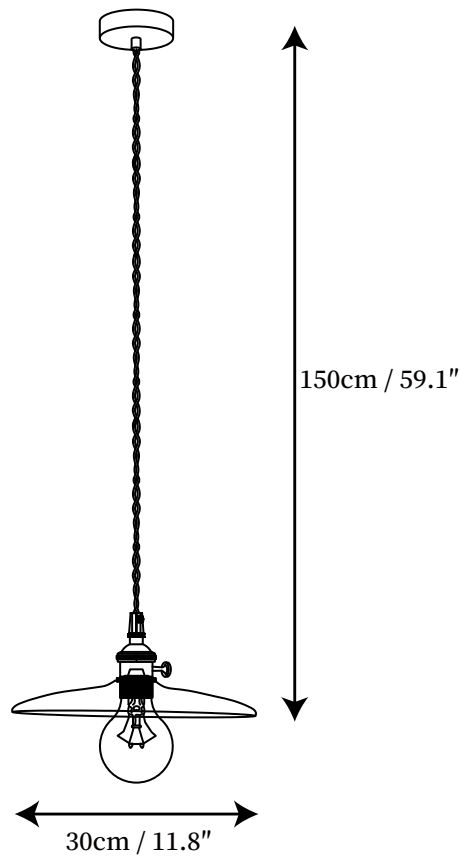

## SPECIFICATION DETAILS

\*For custom options, consult factory for details

<b>Fixture Dimensions</b>	D 7.9" x H 59.1"
<b>Light source</b>	E27
<b>Wattage</b>	Max 40W
<b>Voltage</b>	AC 110-240V
<b>Color Temperature</b>	Based on the purchase of light bulbs
<b>CRI(Ra)</b>	80CRI
<b>Mounting</b>	Ceiling
<b>Driver Required</b>	NO
<b>Optional Color Temps</b>	Buy bulbs as needed
<b>LED Rated Life</b>	Based on bulb life (we do not supply bulbs)
<b>Dimming</b>	Dimming is not supported
<b>Finishes</b>	Brass & Walnut
<b>Glass Details</b>	Walnut
<b>Material</b>	Walnut, Brass
<b>Wire Length</b>	59"
<b>Wire Type</b>	Black Coaxial Wire

## SPECIFICATION DETAILS

\*For custom options, consult factory for details

<b>Fixture Dimensions</b>	D 9.8" x H 59.1"
<b>Light source</b>	E27
<b>Wattage</b>	Max 40W
<b>Voltage</b>	AC 110-240V
<b>Color Temperature</b>	Based on the purchase of light bulbs
<b>CRI(Ra)</b>	80CRI
<b>Mounting</b>	Ceiling
<b>Driver Required</b>	NO
<b>Optional Color Temps</b>	Buy bulbs as needed
<b>LED Rated Life</b>	Based on bulb life (we do not supply bulbs)
<b>Dimming</b>	Dimming is not supported
<b>Finishes</b>	Brass & Walnut
<b>Glass Details</b>	Walnut
<b>Material</b>	Walnut, Brass
<b>Wire Length</b>	59"
<b>Wire Type</b>	Black Coaxial Wire

## SPECIFICATION DETAILS

\*For custom options, consult factory for details

<b>Fixture Dimensions</b>	D 11.8" x H 59.1"
<b>Light source</b>	E27
<b>Wattage</b>	Max 40W
<b>Voltage</b>	AC 110-240V
<b>Color Temperature</b>	Based on the purchase of light bulbs
<b>CRI(Ra)</b>	80CRI
<b>Mounting</b>	Ceiling
<b>Driver Required</b>	NO
<b>Optional Color Temps</b>	Buy bulbs as needed
<b>LED Rated Life</b>	Based on bulb life (we do not supply bulbs)
<b>Dimming</b>	Dimming is not supported
<b>Finishes</b>	Brass & Walnut
<b>Glass Details</b>	Walnut
<b>Material</b>	Walnut, Brass
<b>Wire Length</b>	59"