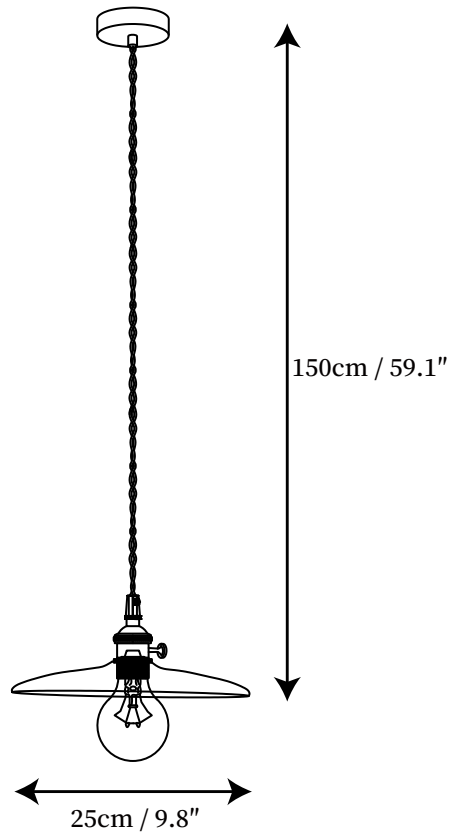

## SPECIFICATION DETAILS

\*For custom options, consult factory for details

<b>Fixture Dimensions</b>	D 7.9" x H 59.1"
<b>Light source</b>	E27
<b>Wattage</b>	Max 40W
<b>Voltage</b>	AC 110-240V
<b>Color Temperature</b>	Based on the purchase of light bulbs
<b>CRI(Ra)</b>	80CRI
<b>Mounting</b>	Ceiling
<b>Driver Required</b>	NO
<b>Optional Color Temps</b>	Buy bulbs as needed
<b>LED Rated Life</b>	Based on bulb life (we do not supply bulbs)
<b>Dimming</b>	Dimming is not supported
<b>Finishes</b>	Brass & Walnut
<b>Glass Details</b>	Walnut
<b>Material</b>	Walnut, Brass
<b>Wire Length</b>	59"
<b>Wire Type</b>	Black Coaxial Wire

## SPECIFICATION DETAILS

\*For custom options, consult factory for details

<b>Fixture Dimensions</b>	D 9.8" x H 59.1"
<b>Light source</b>	E27
<b>Wattage</b>	Max 40W
<b>Voltage</b>	AC 110-240V
<b>Color Temperature</b>	Based on the purchase of light bulbs
<b>CRI(Ra)</b>	80CRI
<b>Mounting</b>	Ceiling
<b>Driver Required</b>	NO
<b>Optional Color Temps</b>	Buy bulbs as needed
<b>LED Rated Life</b>	Based on bulb life (we do not supply bulbs)
<b>Dimming</b>	Dimming is not supported
<b>Finishes</b>	Brass & Walnut
<b>Glass Details</b>	Walnut
<b>Material</b>	Walnut, Brass
<b>Wire Length</b>	59"
<b>Wire Type</b>	Black Coaxial Wire

## SPECIFICATION DETAILS

\*For custom options, consult factory for details

<b>Fixture Dimensions</b>	D 11.8" x H 59.1"
<b>Light source</b>	E27
<b>Wattage</b>	Max 40W
<b>Voltage</b>	AC 110-240V
<b>Color Temperature</b>	Based on the purchase of light bulbs
<b>CRI(Ra)</b>	80CRI
<b>Mounting</b>	Ceiling
<b>Driver Required</b>	NO
<b>Optional Color Temps</b>	Buy bulbs as needed
<b>LED Rated Life</b>	Based on bulb life (we do not supply bulbs)
<b>Dimming</b>	Dimming is not supported
<b>Finishes</b>	Brass & Walnut
<b>Glass Details</b>	Walnut
<b>Material</b>	Walnut, Brass
<b>Wire Length</b>	59"