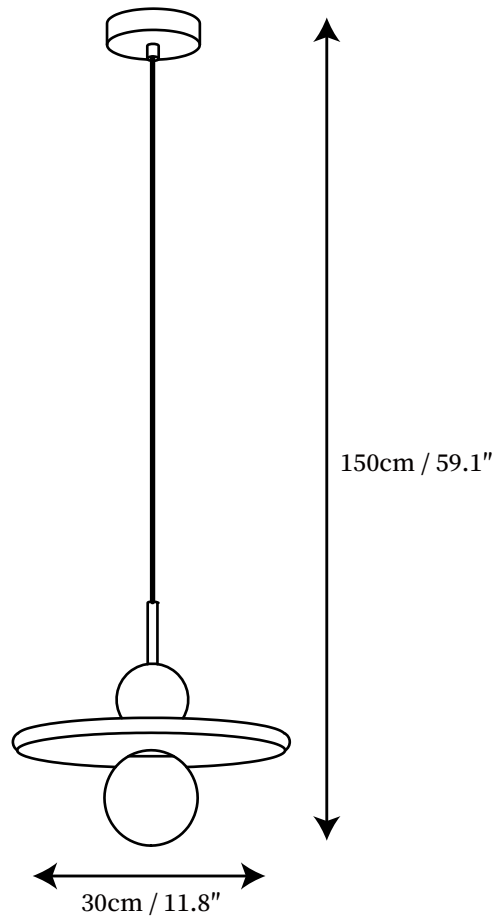

## SPECIFICATION DETAILS

\*For custom options, consult factory for details

<b>Fixture Dimensions</b>	D 11.8" x H 59.1"
<b>Light source</b>	G9
<b>Wattage</b>	5W
<b>Voltage</b>	AC 110-240V
<b>Color Temperature</b>	Based on the purchase of light bulbs
<b>CRI(Ra)</b>	80CRI
<b>Mounting</b>	Ceiling
<b>Driver Required</b>	NO
<b>Optional Color Temps</b>	Buy bulbs as needed
<b>LED Rated Life</b>	Based on bulb life (we do not supply bulbs)
<b>Dimming</b>	Dimming is not supported
<b>Finishes</b>	Brass & Walnut
<b>Glass Details</b>	White
<b>Material</b>	Walnut, Brass, Glass
<b>Wire Length</b>	59"
<b>Wire Type</b>	Black Coaxial Wire