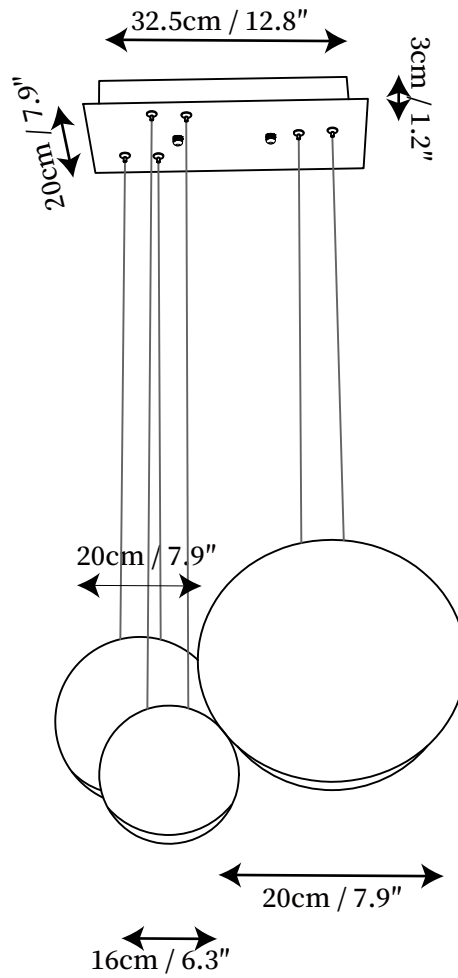

SPECIFICATION SHEET

SPECIFICATION DETAILS

*For custom options, consult factory for details

Fixture Dimensions	L 12.8" x W 7.9"x H 1.2"/ D 7.9" + D 7.9"+ D 6.3"
Light source	Integrated LED
Wattage	~5 W
Voltage	AC 110-240V
Color Temperature	3000K
CRI(Ra)	80CRI
Mounting	Ceiling
Driver Required	Yes
Optional Color Temps	Warm Light (3000K), Neutral Light (4500K), Cool Light (6000K)
LED Rated Life	30000 hours
Dimming	Dimming is not supported
Finishes	Matte black, Matte green, Matte white, Light gray
Process	Paint.
Material	High molecular polymer, Resin, Metal
Wire Length	No
Wire Type	No