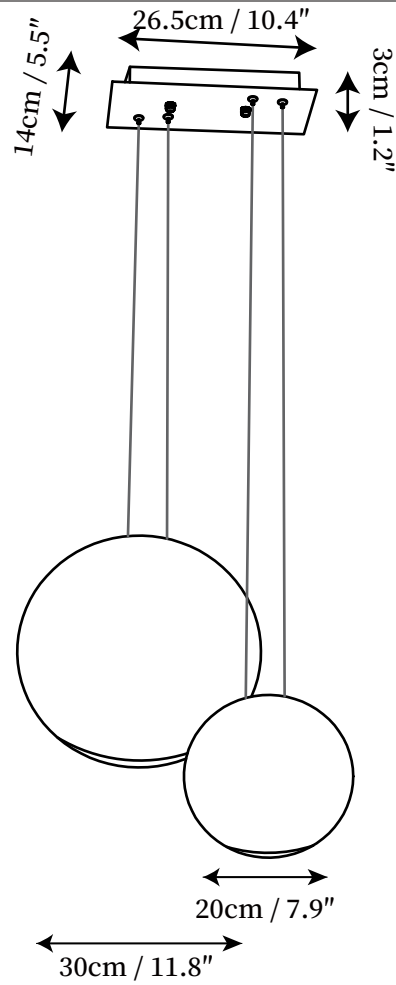

SPECIFICATION SHEET

SPECIFICATION DETAILS

*For custom options, consult factory for details

Fixture Dimensions	L 10.4" x W 5.5" x H 1.2" / D 6.3" + D 8.7"
Light source	Integrated LED
Wattage	~5 W
Voltage	AC 110-240V
Color Temperature	3000K
CRI(Ra)	80CRI
Mounting	Ceiling
Driver Required	Yes
Optional Color Temps	Warm Light (3000K), Neutral Light (4500K), Cool Light (6000K)
LED Rated Life	30000 hours
Dimming	Dimming is not supported
Finishes	Matte black, Matte green, Matte white, Light gray
Process	Paint.
Material	High molecular polymer, Resin, Metal
Wire Length	No
Wire Type	No

SPECIFICATION SHEET

SPECIFICATION DETAILS

*For custom options, consult factory for details

Fixture Dimensions	L 10.4" x W 5.5" x H 1.2" / D 7.9" + D 11.8"
Light source	Integrated LED
Wattage	~5 W
Voltage	AC 110-240V
Color Temperature	3000K
CRI(Ra)	80CRI
Mounting	Ceiling
Driver Required	Yes
Optional Color Temps	Warm Light (3000K), Neutral Light (4500K), Cool Light (6000K)
LED Rated Life	30000 hours
Dimming	Dimming is not supported
Finishes	Matte black, Matte green, Matte white, Light gray
Process	Paint.
Material	High molecular polymer, Resin, Metal
Wire Length	No
Wire Type	No

SPECIFICATION SHEET

SPECIFICATION DETAILS

*For custom options, consult factory for details

Fixture Dimensions	L 12.8" x W 7.9"x H 1.2"/ D 18.9" + D 8.7"+ D 6.3"
Light source	Integrated LED
Wattage	~5 W
Voltage	AC 110-240V
Color Temperature	3000K
CRI(Ra)	80CRI
Mounting	Ceiling
Driver Required	Yes
Optional Color Temps	Warm Light (3000K), Neutral Light (4500K), Cool Light (6000K)
LED Rated Life	30000 hours
Dimming	Dimming is not supported
Finishes	Matte black, Matte green, Matte white, Light gray
Process	Paint.
Material	High molecular polymer, Resin, Metal
Wire Length	No
Wire Type	No