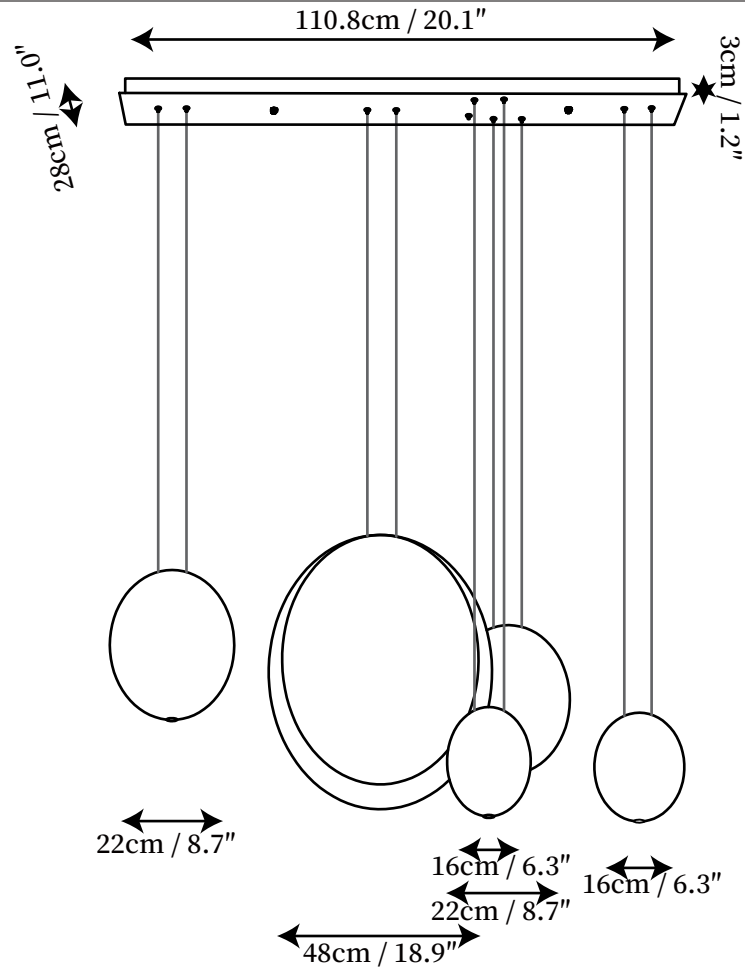

SPECIFICATION SHEET

SPECIFICATION DETAILS

*For custom options, consult factory for details

Fixture Dimensions	L 26.4" x W 11.0" x H 1.2" / D 18.9" + D 18.9" + D 11.8" + D 7.9"
Light source	Integrated LED
Wattage	~5 W
Voltage	AC 110-240V
Color Temperature	3000K
CRI(Ra)	80CRI
Mounting	Ceiling
Driver Required	Yes
Optional Color Temps	Warm Light (3000K), Neutral Light (4500K), Cool Light (6000K)
LED Rated Life	30000 hours
Dimming	Dimming is not supported
Finishes	Matte black, Matte green, Matte white, Light gray
Process	Paint.
Material	High molecular polymer, Resin, Metal
Wire Length	No
Wire Type	No

SPECIFICATION SHEET

SPECIFICATION DETAILS

*For custom options, consult factory for details

Fixture Dimensions	L 20.1" x W 7.9"x H 1.2"/ D 7.9" + D 7.9"+ D 6.3"+ D 6.3"
Light source	Integrated LED
Wattage	~5 W
Voltage	AC 110-240V
Color Temperature	3000K
CRI(Ra)	80CRI
Mounting	Ceiling
Driver Required	Yes
Optional Color Temps	Warm Light (3000K), Neutral Light (4500K), Cool Light (6000K)
LED Rated Life	30000 hours
Dimming	Dimming is not supported
Finishes	Matte black, Matte green, Matte white, Light gray
Process	Paint.
Material	High molecular polymer, Resin, Metal
Wire Length	No
Wire Type	No

SPECIFICATION SHEET

SPECIFICATION DETAILS

*For custom options, consult factory for details

Fixture Dimensions	L 43.6" x W 11.0" x H 1.2" / D 18.9" + D 8.7" + D 8.7" + D 6.3" + D 6.3"
Light source	Integrated LED
Wattage	~5 W
Voltage	AC 110-240V
Color Temperature	3000K
CRI(Ra)	80CRI
Mounting	Ceiling
Driver Required	Yes
Optional Color Temps	Warm Light (3000K), Neutral Light (4500K), Cool Light (6000K)
LED Rated Life	30000 hours
Dimming	Dimming is not supported
Finishes	Matte black, Matte green, Matte white, Light gray
Process	Paint.
Material	High molecular polymer, Resin, Metal
Wire Length	No
Wire Type	No