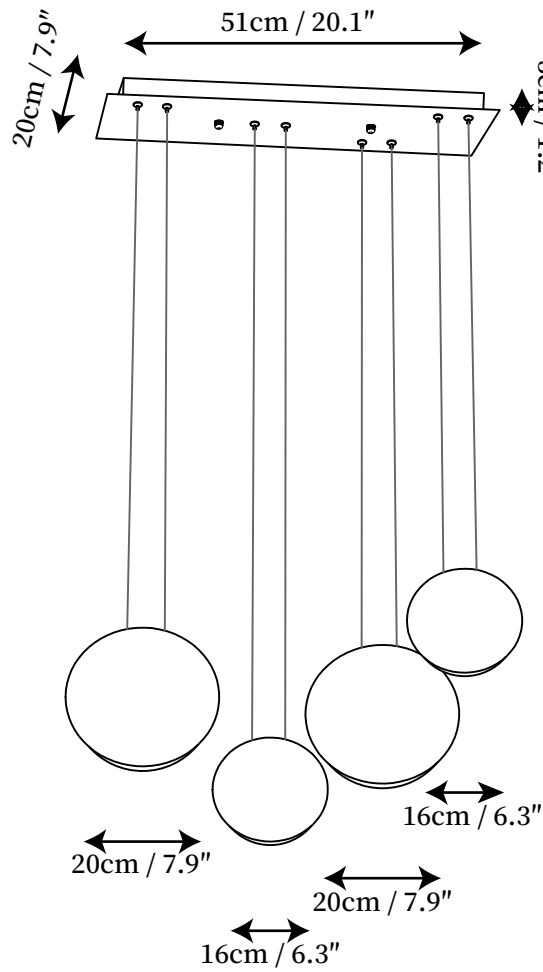

SPECIFICATION SHEET

SPECIFICATION DETAILS

*For custom options, consult factory for details

Fixture Dimensions	L 20.1" x W 7.9"x H 1.2"/ D 7.9" + D 7.9"+ D 6.3"+ D 6.3"
Light source	Integrated LED
Wattage	~5 W
Voltage	AC 110-240V
Color Temperature	3000K
CRI(Ra)	80CRI
Mounting	Ceiling
Driver Required	Yes
Optional Color Temps	Warm Light (3000K), Neutral Light (4500K), Cool Light (6000K)
LED Rated Life	30000 hours
Dimming	Dimming is not supported
Finishes	Matte black, Matte green, Matte white, Light gray
Process	Paint.
Material	High molecular polymer, Resin, Metal
Wire Length	No
Wire Type	No