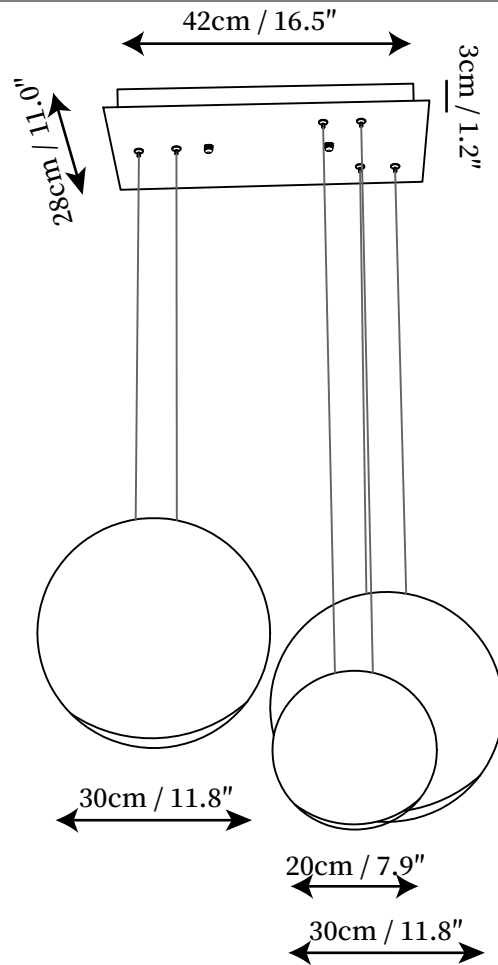

SPECIFICATION SHEET

SPECIFICATION DETAILS

*For custom options, consult factory for details

Fixture Dimensions	L 16.5" x W 11.0" x H 1.2" / D 11.8" + D 11.8" + D 7.9"
Light source	Integrated LED
Wattage	~5 W
Voltage	AC 110-240V
Color Temperature	3000K
CRI(Ra)	80CRI
Mounting	Ceiling
Driver Required	Yes
Optional Color Temps	Warm Light (3000K), Neutral Light (4500K), Cool Light (6000K)
LED Rated Life	30000 hours
Dimming	Dimming is not supported
Finishes	Matte black, Matte green, Matte white, Light gray
Process	Paint.
Material	High molecular polymer, Resin, Metal
Wire Length	No
Wire Type	No