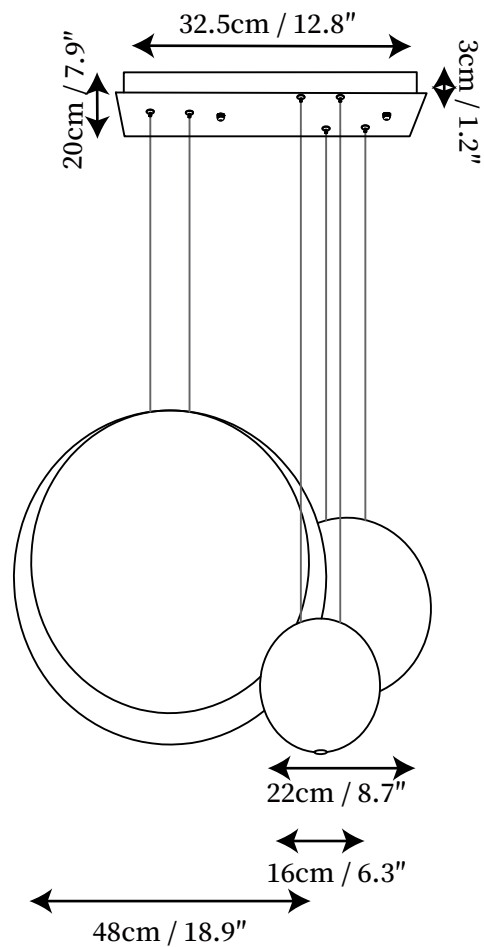

SPECIFICATION SHEET

SPECIFICATION DETAILS

*For custom options, consult factory for details

Fixture Dimensions	L 10.4" x W 5.5" x H 1.2" / D 6.3" + D 8.7"
Light source	Integrated LED
Wattage	~5 W
Voltage	AC 110-240V
Color Temperature	3000K
CRI(Ra)	80CRI
Mounting	Ceiling
Driver Required	Yes
Optional Color Temps	Warm Light (3000K), Neutral Light (4500K), Cool Light (6000K)
LED Rated Life	30000 hours
Dimming	Dimming is not supported
Finishes	Matte black, Matte green, Matte white, Light gray
Process	Paint.
Material	High molecular polymer, Resin, Metal
Wire Length	No
Wire Type	No

SPECIFICATION SHEET

SPECIFICATION DETAILS

*For custom options, consult factory for details

Fixture Dimensions	L 10.4" x W 5.5" x H 1.2" / D 7.9" + D 11.8"
Light source	Integrated LED
Wattage	~5 W
Voltage	AC 110-240V
Color Temperature	3000K
CRI(Ra)	80CRI
Mounting	Ceiling
Driver Required	Yes
Optional Color Temps	Warm Light (3000K), Neutral Light (4500K), Cool Light (6000K)
LED Rated Life	30000 hours
Dimming	Dimming is not supported
Finishes	Matte black, Matte green, Matte white, Light gray
Process	Paint.
Material	High molecular polymer, Resin, Metal
Wire Length	No
Wire Type	No

SPECIFICATION SHEET

SPECIFICATION DETAILS

*For custom options, consult factory for details

Fixture Dimensions	L 12.8" x W 7.9"x H 1.2"/ D 18.9" + D 8.7"+ D 6.3"
Light source	Integrated LED
Wattage	~5 W
Voltage	AC 110-240V
Color Temperature	3000K
CRI(Ra)	80CRI
Mounting	Ceiling
Driver Required	Yes
Optional Color Temps	Warm Light (3000K), Neutral Light (4500K), Cool Light (6000K)
LED Rated Life	30000 hours
Dimming	Dimming is not supported
Finishes	Matte black, Matte green, Matte white, Light gray
Process	Paint.
Material	High molecular polymer, Resin, Metal
Wire Length	No
Wire Type	No