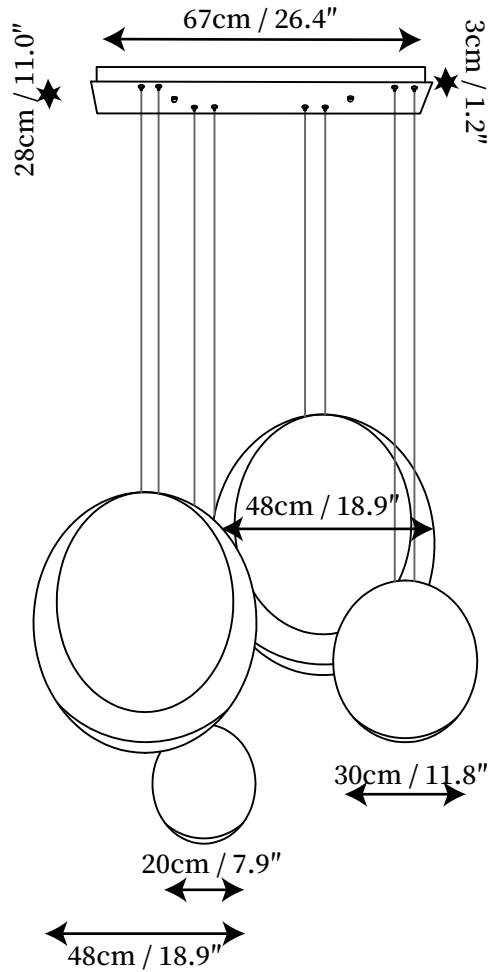

SPECIFICATION SHEET

SPECIFICATION DETAILS

*For custom options, consult factory for details

Fixture Dimensions	L 12.8" x W 7.9" x H 1.2" / D 11.8" + D 7.9" + D 6.3"
Light source	Integrated LED
Wattage	~5 W
Voltage	AC 110-240V
Color Temperature	3000K
CRI(Ra)	80CRI
Mounting	Ceiling
Driver Required	Yes
Optional Color Temps	Warm Light (3000K), Neutral Light (4500K), Cool Light (6000K)
LED Rated Life	30000 hours
Dimming	Dimming is not supported
Finishes	Matte black, Matte green, Matte white, Light gray
Process	Paint.
Material	High molecular polymer, Resin, Metal
Wire Length	No
Wire Type	No

SPECIFICATION SHEET

SPECIFICATION DETAILS

*For custom options, consult factory for details

Fixture Dimensions	L 12.8" x W 7.9"x H 1.2"/ D 7.9" + D 7.9"+ D 6.3"
Light source	Integrated LED
Wattage	~5 W
Voltage	AC 110-240V
Color Temperature	3000K
CRI(Ra)	80CRI
Mounting	Ceiling
Driver Required	Yes
Optional Color Temps	Warm Light (3000K), Neutral Light (4500K), Cool Light (6000K)
LED Rated Life	30000 hours
Dimming	Dimming is not supported
Finishes	Matte black, Matte green, Matte white, Light gray
Process	Paint.
Material	High molecular polymer, Resin, Metal
Wire Length	No
Wire Type	No

SPECIFICATION SHEET

SPECIFICATION DETAILS

*For custom options, consult factory for details

Fixture Dimensions	L 26.4" x W 11.0" x H 1.2" / D 18.9" + D 18.9" + D 11.8" + D 7.9"
Light source	Integrated LED
Wattage	~5 W
Voltage	AC 110-240V
Color Temperature	3000K
CRI(Ra)	80CRI
Mounting	Ceiling
Driver Required	Yes
Optional Color Temps	Warm Light (3000K), Neutral Light (4500K), Cool Light (6000K)
LED Rated Life	30000 hours
Dimming	Dimming is not supported
Finishes	Matte black, Matte green, Matte white, Light gray
Process	Paint.
Material	High molecular polymer, Resin, Metal
Wire Length	No
Wire Type	No