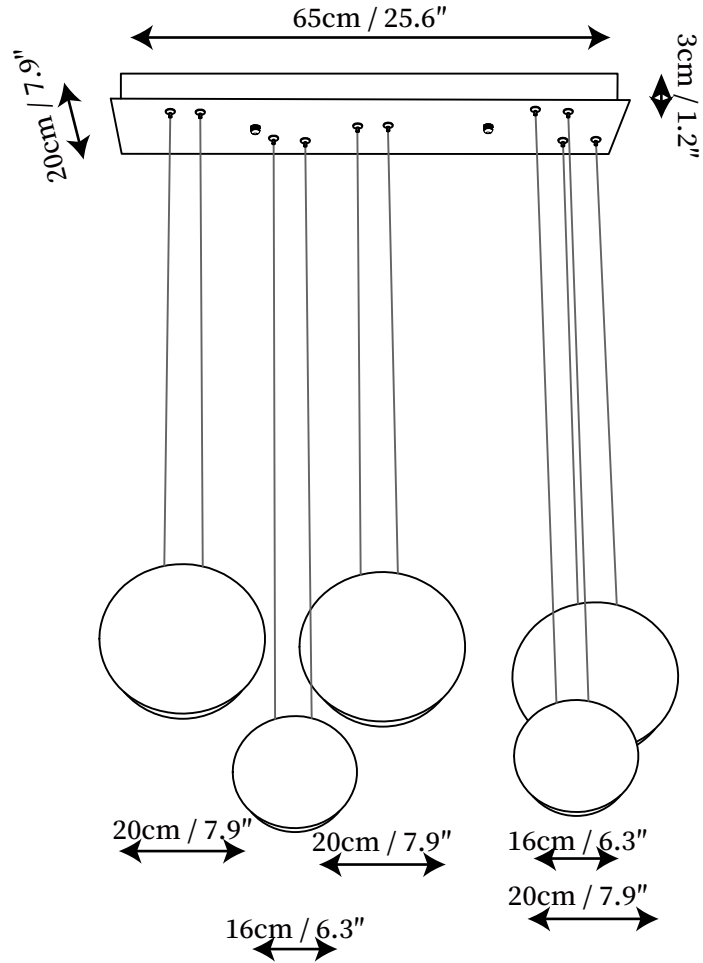

SPECIFICATION SHEET

SPECIFICATION DETAILS

*For custom options, consult factory for details

Fixture Dimensions	L 20.1" x W 7.9"x H 1.2"/ D 7.9" + D 7.9"+ D 6.3"+ D 6.3"
Light source	Integrated LED
Wattage	~5 W
Voltage	AC 110-240V
Color Temperature	3000K
CRI(Ra)	80CRI
Mounting	Ceiling
Driver Required	Yes
Optional Color Temps	Warm Light (3000K), Neutral Light (4500K), Cool Light (6000K)
LED Rated Life	30000 hours
Dimming	Dimming is not supported
Finishes	Matte black, Matte green, Matte white, Light gray
Process	Paint.
Material	High molecular polymer, Resin, Metal
Wire Length	No
Wire Type	No

SPECIFICATION SHEET

SPECIFICATION DETAILS

*For custom options, consult factory for details

Fixture Dimensions	L 43.6" x W 11.0" x H 1.2" / D 18.9" + D 8.7" + D 8.7" + D 6.3" + D 6.3"
Light source	Integrated LED
Wattage	~5 W
Voltage	AC 110-240V
Color Temperature	3000K
CRI(Ra)	80CRI
Mounting	Ceiling
Driver Required	Yes
Optional Color Temps	Warm Light (3000K), Neutral Light (4500K), Cool Light (6000K)
LED Rated Life	30000 hours
Dimming	Dimming is not supported
Finishes	Matte black, Matte green, Matte white, Light gray
Process	Paint.
Material	High molecular polymer, Resin, Metal
Wire Length	No
Wire Type	No

SPECIFICATION SHEET

SPECIFICATION DETAILS

*For custom options, consult factory for details

Fixture Dimensions	L 25.6" x W 7.9" x H 1.2" / D 7.9" + D 7.9" + D 7.9" + D 6.3" + D 6.3"
Light source	Integrated LED
Wattage	~5 W
Voltage	AC 110-240V
Color Temperature	3000K
CRI(Ra)	80CRI
Mounting	Ceiling
Driver Required	Yes
Optional Color Temps	Warm Light (3000K), Neutral Light (4500K), Cool Light (6000K)
LED Rated Life	30000 hours
Dimming	Dimming is not supported
Finishes	Matte black, Matte green, Matte white, Light gray
Process	Paint.
Material	High molecular polymer, Resin, Metal
Wire Length	No
Wire Type	No