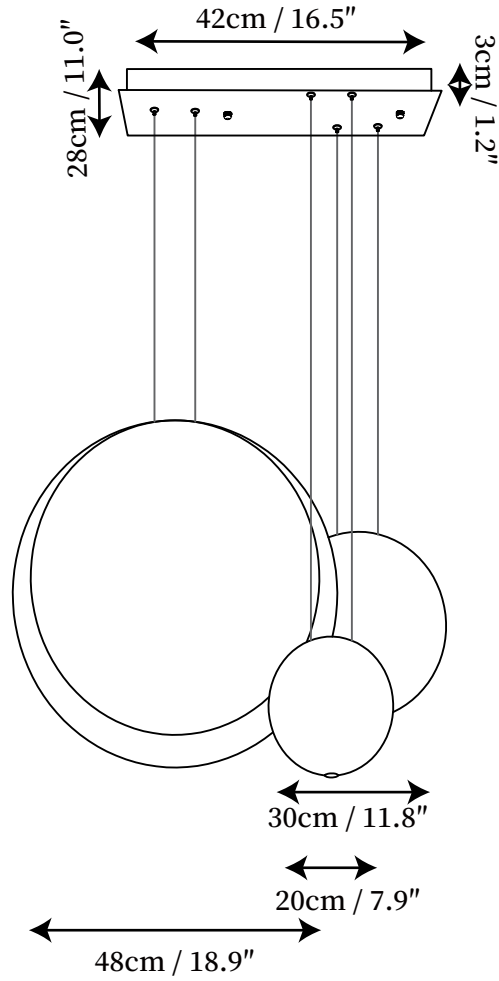

SPECIFICATION SHEET

SPECIFICATION DETAILS

*For custom options, consult factory for details

Fixture Dimensions	L 10.4" x W 5.5" x H 1.2" / D 7.9" + D 11.8"
Light source	Integrated LED
Wattage	~5 W
Voltage	AC 110-240V
Color Temperature	3000K
CRI(Ra)	80CRI
Mounting	Ceiling
Driver Required	Yes
Optional Color Temps	Warm Light (3000K), Neutral Light (4500K), Cool Light (6000K)
LED Rated Life	30000 hours
Dimming	Dimming is not supported
Finishes	Matte black, Matte green, Matte white, Light gray
Process	Paint.
Material	High molecular polymer, Resin, Metal
Wire Length	No
Wire Type	No

SPECIFICATION SHEET

SPECIFICATION DETAILS

*For custom options, consult factory for details

Fixture Dimensions	L 12.8" x W 7.9"x H 1.2"/ D 18.9" + D 8.7"+ D 6.3"
Light source	Integrated LED
Wattage	~5 W
Voltage	AC 110-240V
Color Temperature	3000K
CRI(Ra)	80CRI
Mounting	Ceiling
Driver Required	Yes
Optional Color Temps	Warm Light (3000K), Neutral Light (4500K), Cool Light (6000K)
LED Rated Life	30000 hours
Dimming	Dimming is not supported
Finishes	Matte black, Matte green, Matte white, Light gray
Process	Paint.
Material	High molecular polymer, Resin, Metal
Wire Length	No
Wire Type	No

SPECIFICATION SHEET

SPECIFICATION DETAILS

*For custom options, consult factory for details

Fixture Dimensions	L 16.5" x W 11.0" x H 1.2" / D 11.8" + D 18.9" + D 7.9"
Light source	Integrated LED
Wattage	~5 W
Voltage	AC 110-240V
Color Temperature	3000K
CRI(Ra)	80CRI
Mounting	Ceiling
Driver Required	Yes
Optional Color Temps	Warm Light (3000K), Neutral Light (4500K), Cool Light (6000K)
LED Rated Life	30000 hours
Dimming	Dimming is not supported
Finishes	Matte black, Matte green, Matte white, Light gray
Process	Paint.
Material	High molecular polymer, Resin, Metal
Wire Length	No
Wire Type	No