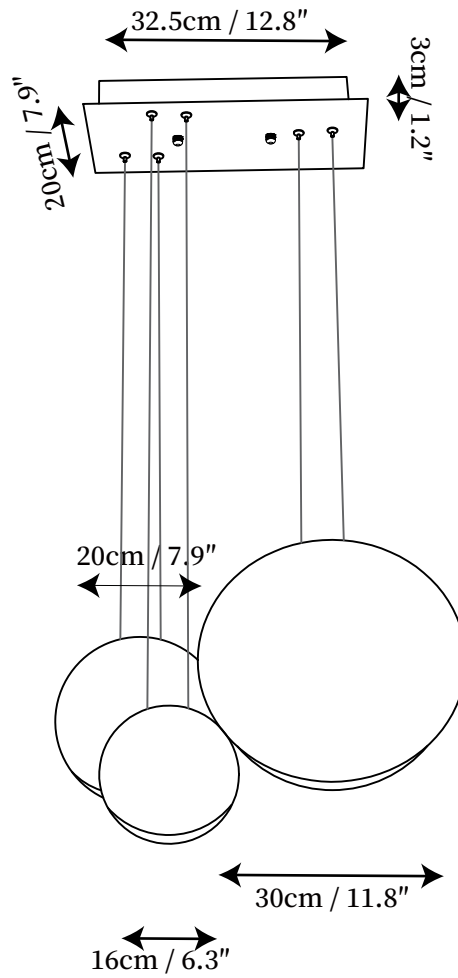

SPECIFICATION SHEET

SPECIFICATION DETAILS

*For custom options, consult factory for details

Fixture Dimensions	L 10.4" x W 5.5" x H 1.2" / D 7.9" + D 11.8"
Light source	Integrated LED
Wattage	~5 W
Voltage	AC 110-240V
Color Temperature	3000K
CRI(Ra)	80CRI
Mounting	Ceiling
Driver Required	Yes
Optional Color Temps	Warm Light (3000K), Neutral Light (4500K), Cool Light (6000K)
LED Rated Life	30000 hours
Dimming	Dimming is not supported
Finishes	Matte black, Matte green, Matte white, Light gray
Process	Paint.
Material	High molecular polymer, Resin, Metal
Wire Length	No
Wire Type	No

SPECIFICATION SHEET

SPECIFICATION DETAILS

*For custom options, consult factory for details

Fixture Dimensions	L 16.5" x W 11.0" x H 1.2" / D 11.8" + D 18.9" + D 7.9"
Light source	Integrated LED
Wattage	~5 W
Voltage	AC 110-240V
Color Temperature	3000K
CRI(Ra)	80CRI
Mounting	Ceiling
Driver Required	Yes
Optional Color Temps	Warm Light (3000K), Neutral Light (4500K), Cool Light (6000K)
LED Rated Life	30000 hours
Dimming	Dimming is not supported
Finishes	Matte black, Matte green, Matte white, Light gray
Process	Paint.
Material	High molecular polymer, Resin, Metal
Wire Length	No
Wire Type	No

SPECIFICATION SHEET

SPECIFICATION DETAILS

*For custom options, consult factory for details

Fixture Dimensions	L 12.8" x W 7.9" x H 1.2" / D 11.8" + D 7.9" + D 6.3"
Light source	Integrated LED
Wattage	~5 W
Voltage	AC 110-240V
Color Temperature	3000K
CRI(Ra)	80CRI
Mounting	Ceiling
Driver Required	Yes
Optional Color Temps	Warm Light (3000K), Neutral Light (4500K), Cool Light (6000K)
LED Rated Life	30000 hours
Dimming	Dimming is not supported
Finishes	Matte black, Matte green, Matte white, Light gray
Process	Paint.
Material	High molecular polymer, Resin, Metal
Wire Length	No
Wire Type	No