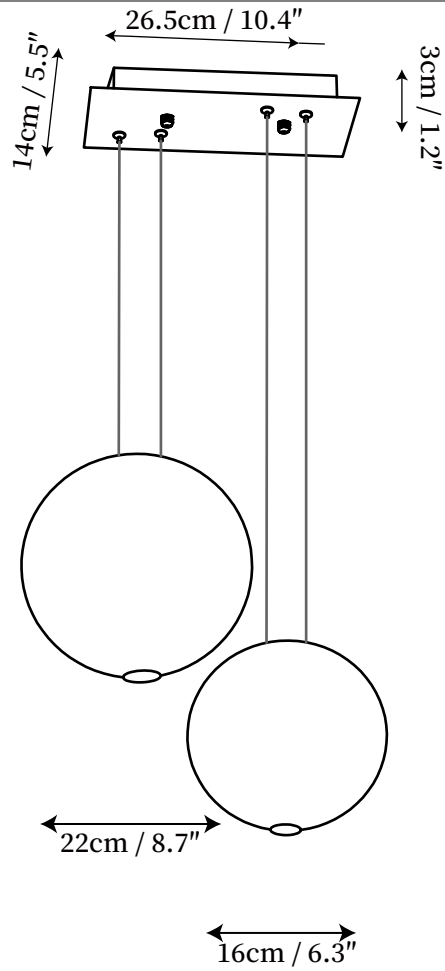

SPECIFICATION SHEET

SPECIFICATION DETAILS

*For custom options, consult factory for details

Fixture Dimensions	L 10.4" x W 5.5" x H 1.2" / D 6.3" + D 8.7"
Light source	Integrated LED
Wattage	~5 W
Voltage	AC 110-240V
Color Temperature	3000K
CRI(Ra)	80CRI
Mounting	Ceiling
Driver Required	Yes
Optional Color Temps	Warm Light (3000K), Neutral Light (4500K), Cool Light (6000K)
LED Rated Life	30000 hours
Dimming	Dimming is not supported
Finishes	Matte black, Matte green, Matte white, Light gray
Process	Paint.
Material	High molecular polymer, Resin, Metal
Wire Length	No
Wire Type	No

SPECIFICATION SHEET

SPECIFICATION DETAILS

*For custom options, consult factory for details

Fixture Dimensions	L 10.4" x W 5.5" x H 1.2" / D 7.9" + D 11.8"
Light source	Integrated LED
Wattage	~5 W
Voltage	AC 110-240V
Color Temperature	3000K
CRI(Ra)	80CRI
Mounting	Ceiling
Driver Required	Yes
Optional Color Temps	Warm Light (3000K), Neutral Light (4500K), Cool Light (6000K)
LED Rated Life	30000 hours
Dimming	Dimming is not supported
Finishes	Matte black, Matte green, Matte white, Light gray
Process	Paint.
Material	High molecular polymer, Resin, Metal
Wire Length	No
Wire Type	No

SPECIFICATION SHEET

SPECIFICATION DETAILS

*For custom options, consult factory for details

Fixture Dimensions	L 12.8" x W 7.9"x H 1.2"/ D 18.9" + D 8.7"+ D 6.3"
Light source	Integrated LED
Wattage	~5 W
Voltage	AC 110-240V
Color Temperature	3000K
CRI(Ra)	80CRI
Mounting	Ceiling
Driver Required	Yes
Optional Color Temps	Warm Light (3000K), Neutral Light (4500K), Cool Light (6000K)
LED Rated Life	30000 hours
Dimming	Dimming is not supported
Finishes	Matte black, Matte green, Matte white, Light gray
Process	Paint.
Material	High molecular polymer, Resin, Metal
Wire Length	No
Wire Type	No