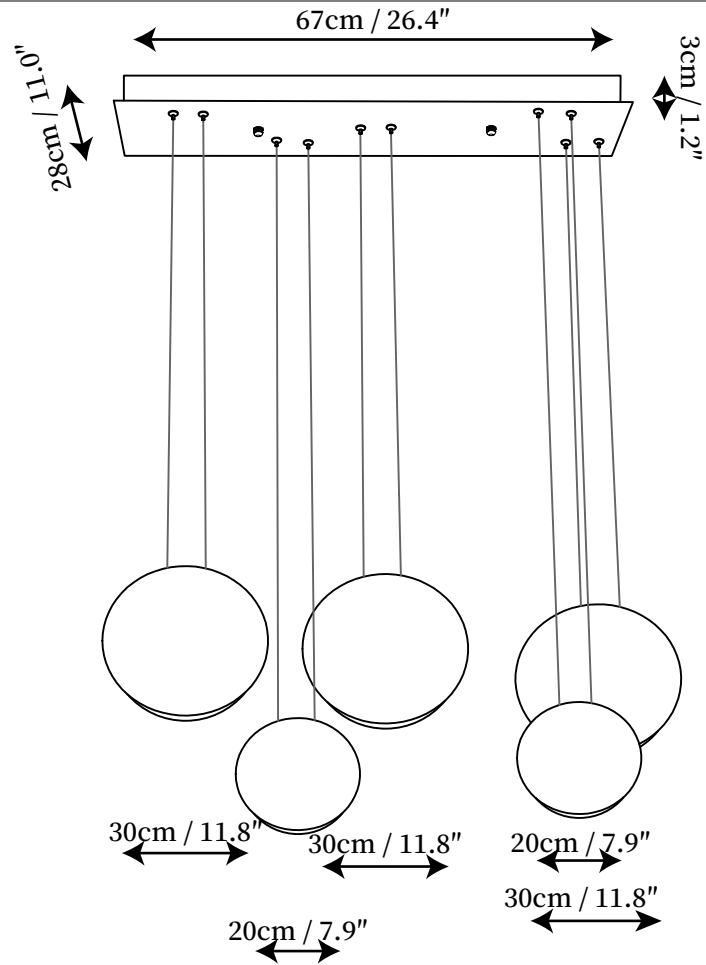

SPECIFICATION SHEET

SPECIFICATION DETAILS

*For custom options, consult factory for details

Fixture Dimensions	L 43.6" x W 11.0" x H 1.2" / D 18.9" + D 8.7" + D 8.7" + D 6.3" + D 6.3"
Light source	Integrated LED
Wattage	~5 W
Voltage	AC 110-240V
Color Temperature	3000K
CRI(Ra)	80CRI
Mounting	Ceiling
Driver Required	Yes
Optional Color Temps	Warm Light (3000K), Neutral Light (4500K), Cool Light (6000K)
LED Rated Life	30000 hours
Dimming	Dimming is not supported
Finishes	Matte black, Matte green, Matte white, Light gray
Process	Paint.
Material	High molecular polymer, Resin, Metal
Wire Length	No
Wire Type	No

SPECIFICATION SHEET

SPECIFICATION DETAILS

*For custom options, consult factory for details

Fixture Dimensions	L 25.6" x W 7.9" x H 1.2" / D 7.9" + D 7.9" + D 7.9" + D 6.3" + D 6.3"
Light source	Integrated LED
Wattage	~5 W
Voltage	AC 110-240V
Color Temperature	3000K
CRI(Ra)	80CRI
Mounting	Ceiling
Driver Required	Yes
Optional Color Temps	Warm Light (3000K), Neutral Light (4500K), Cool Light (6000K)
LED Rated Life	30000 hours
Dimming	Dimming is not supported
Finishes	Matte black, Matte green, Matte white, Light gray
Process	Paint.
Material	High molecular polymer, Resin, Metal
Wire Length	No
Wire Type	No

SPECIFICATION SHEET

SPECIFICATION DETAILS

*For custom options, consult factory for details

Fixture Dimensions	L 26.4" x W 11.0" x H 1.2" / D 11.8" + D 11.8" + D 11.8" + D 7.9" + D 7.9"
Light source	Integrated LED
Wattage	~5 W
Voltage	AC 110-240V
Color Temperature	3000K
CRI(Ra)	80CRI
Mounting	Ceiling
Driver Required	Yes
Optional Color Temps	Warm Light (3000K), Neutral Light (4500K), Cool Light (6000K)
LED Rated Life	30000 hours
Dimming	Dimming is not supported
Finishes	Matte black, Matte green, Matte white, Light gray
Process	Paint.
Material	High molecular polymer, Resin, Metal
Wire Length	No
Wire Type	No