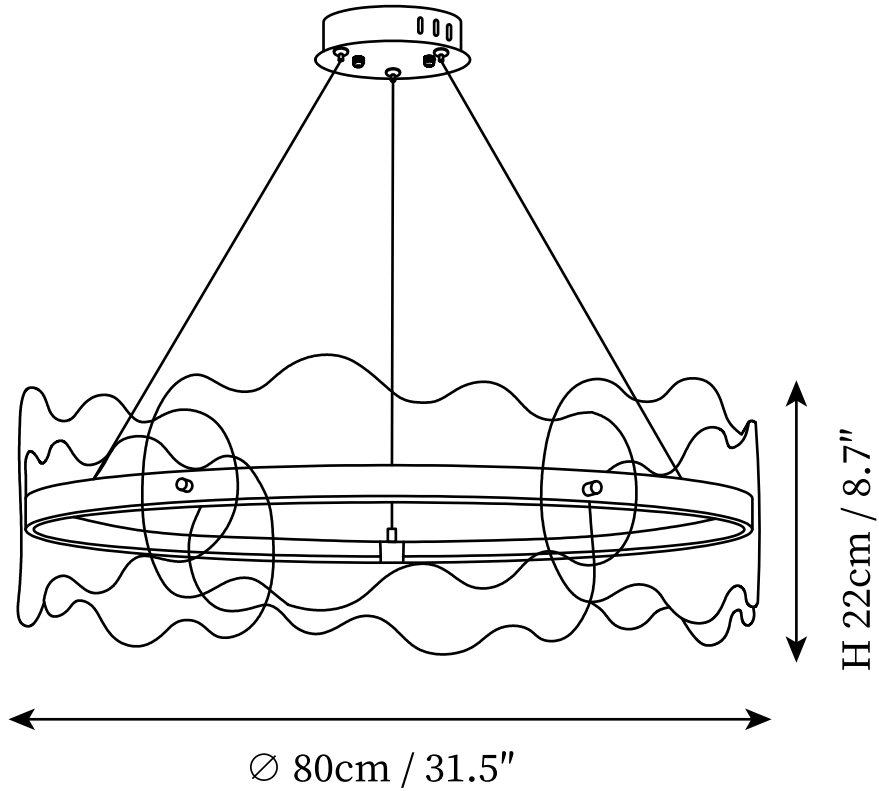

SPECIFICATION SHEET

SPECIFICATION DETAILS

*For custom options, consult factory for details

Fixture Dimensions	D 23.6" x H 8.7"
Light source	Integrated LED
Wattage	~20 W
Voltage	AC 110-240V
Color Temperature	3000K
CRI(Ra)	80CRI
Mounting	Ceiling
Driver Required	Yes
Optional Color Temps	Warm Light (3000K), Neutral Light (4500K), Cool Light (6000K)
LED Rated Life	30000 hours
Dimming	Dimming is not supported
Finishes	White, Gold.
Shade Details	Transparent.
Material	Metal, Acrylic.
Wire Length	59"
Rod Type	Black Coaxial Wire.

SPECIFICATION SHEET

SPECIFICATION DETAILS

*For custom options, consult factory for details

Fixture Dimensions	D 31.5" x H 8.7"
Light source	Integrated LED
Wattage	~30 W
Voltage	AC 110-240V
Color Temperature	3000K
CRI(Ra)	80CRI
Mounting	Ceiling
Driver Required	Yes
Optional Color Temps	Warm Light (3000K), Neutral Light (4500K), Cool Light (6000K)
LED Rated Life	30000 hours
Dimming	Dimming is not supported
Finishes	White, Gold.
Shade Details	Transparent.
Material	Metal, Acrylic.
Wire Length	59"
Rod Type	Black Coaxial Wire.