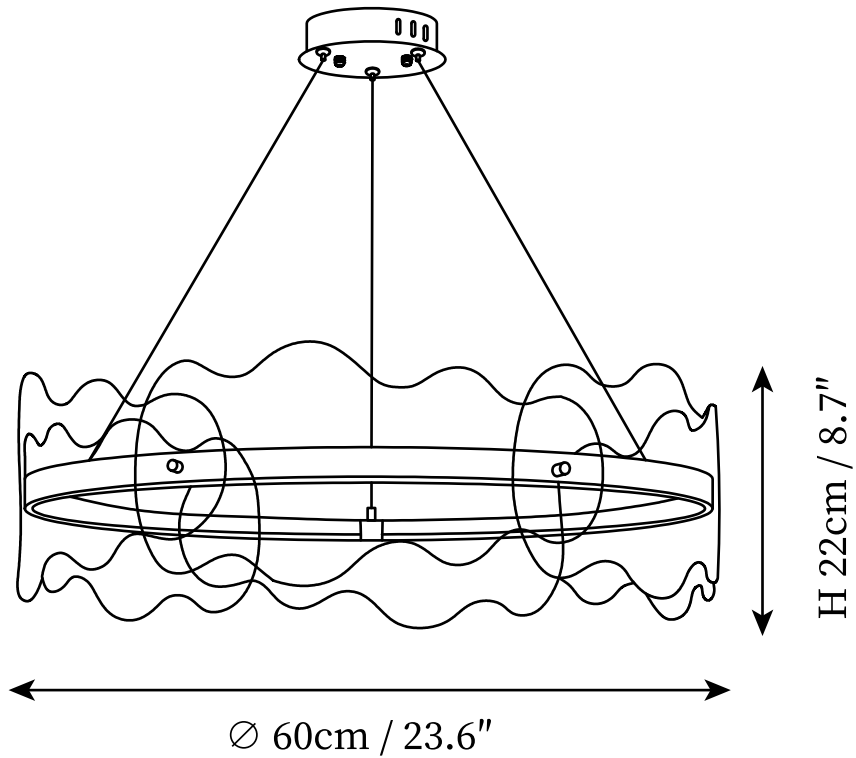

SPECIFICATION SHEET

SPECIFICATION DETAILS

*For custom options, consult factory for details

Fixture Dimensions	D 23.6" x H 8.7"
Light source	Integrated LED
Wattage	~20 W
Voltage	AC 110-240V
Color Temperature	3000K
CRI(Ra)	80CRI
Mounting	Ceiling
Driver Required	Yes
Optional Color Temps	Warm Light (3000K), Neutral Light (4500K), Cool Light (6000K)
LED Rated Life	30000 hours
Dimming	Dimming is not supported
Finishes	White, Gold.
Shade Details	Transparent.
Material	Metal, Acrylic.
Wire Length	59"
Rod Type	Black Coaxial Wire.

SPECIFICATION SHEET

SPECIFICATION DETAILS

*For custom options, consult factory for details

Fixture Dimensions	D 31.5" x H 8.7"
Light source	Integrated LED
Wattage	~30 W
Voltage	AC 110-240V
Color Temperature	3000K
CRI(Ra)	80CRI
Mounting	Ceiling
Driver Required	Yes
Optional Color Temps	Warm Light (3000K), Neutral Light (4500K), Cool Light (6000K)
LED Rated Life	30000 hours
Dimming	Dimming is not supported
Finishes	White, Gold.
Shade Details	Transparent.
Material	Metal, Acrylic.
Wire Length	59"
Rod Type	Black Coaxial Wire.