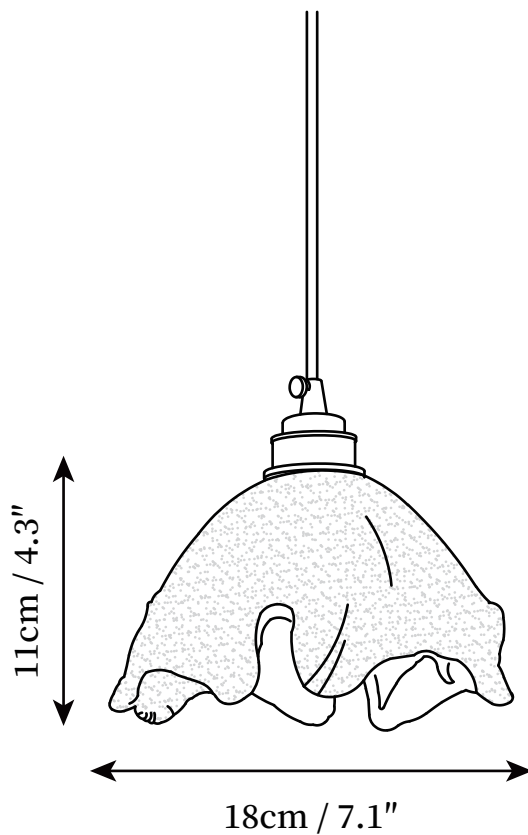

SPECIFICATION SHEET

SPECIFICATION DETAILS

*For custom options, consult factory for details

Fixture Dimensions	D 7.1" x H 4.3"
Light source	E26 or E27
Wattage	Max 40W
Voltage	AC 110-240V
Color Temperature	Based on the purchase of light bulbs
CRI(Ra)	80CRI
Mounting	Ceiling
Driver Required	NO
Optional Color Temps	Buy bulbs as needed
LED Rated Life	Based on bulb life (we do not supply bulbs)
Dimming	Dimming is not supported
Finishes	Gold
Shade Details	Clear
Material	Metal, Brass, Glass
Wire Length	59"
Wire Type	Brown Coaxial Wire