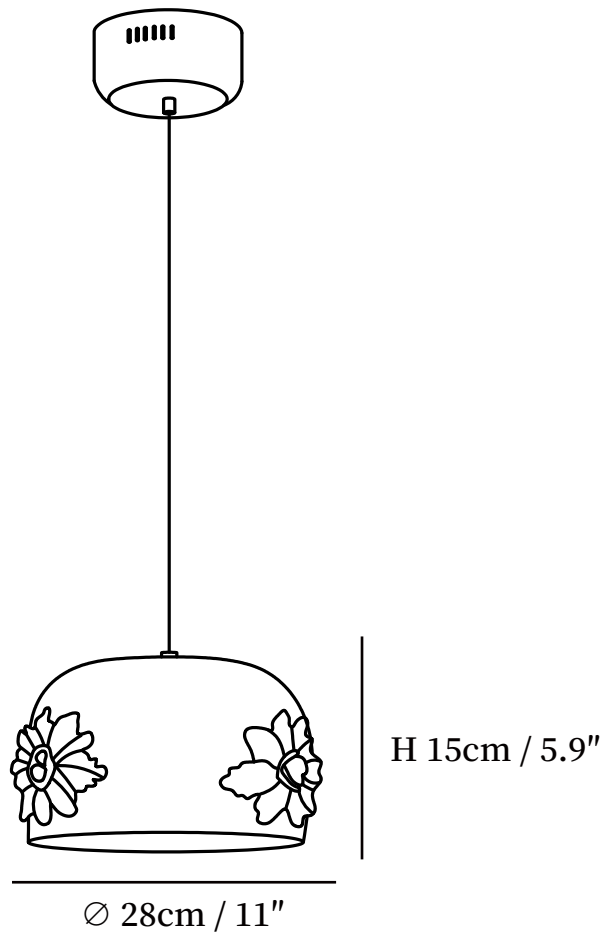

SPECIFICATION SHEET

SPECIFICATION DETAILS

*For custom options, consult factory for details

Fixture Dimensions	D 11" x H 5.9"
Light source	Integrated LED
Wattage	~5 W
Voltage	AC 110-240V
Color Temperature	3000K
CRI(Ra)	80CRI
Mounting	Ceiling
Driver Required	Yes
Optional Color Temps	Warm Light (3000K), Neutral Light (4500K), Cool Light (6000K)
LED Rated Life	30000 hours
Dimming	Dimming is not supported
Finishes	White, White & Chrome, White & Gold
Shade Details	White
Material	Resin, Metal, Crystal
Wire Length	59"
Wire Type	Black Coaxial Wire