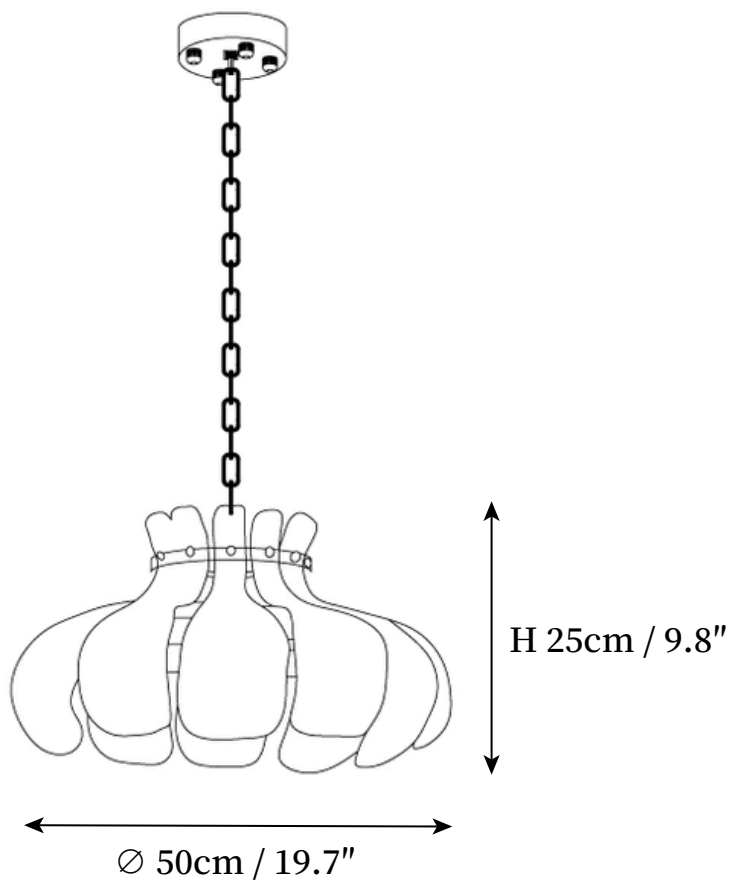

SPECIFICATION SHEET

SPECIFICATION DETAILS

*For custom options, consult factory for details

Fixture Dimensions	D 15.7" x H 9.8", D 19.7" x H 9.8"
Light source	E14 (bulb not included).
Wattage	MAX 15W incandescent bulb or LED equivalent.
Voltage	AC 110-240V
Mounting	Hardwired.
Dimming	Compatible with dimmable bulbs (bulb not included)
Control method	Compatible with common wall switches (not included)
Finishes	Brass
Shade Details	Clear
Material	Brass, Glass.
Wire Length	The standard length of the cord is 59" (150 cm), the length is adjustable.