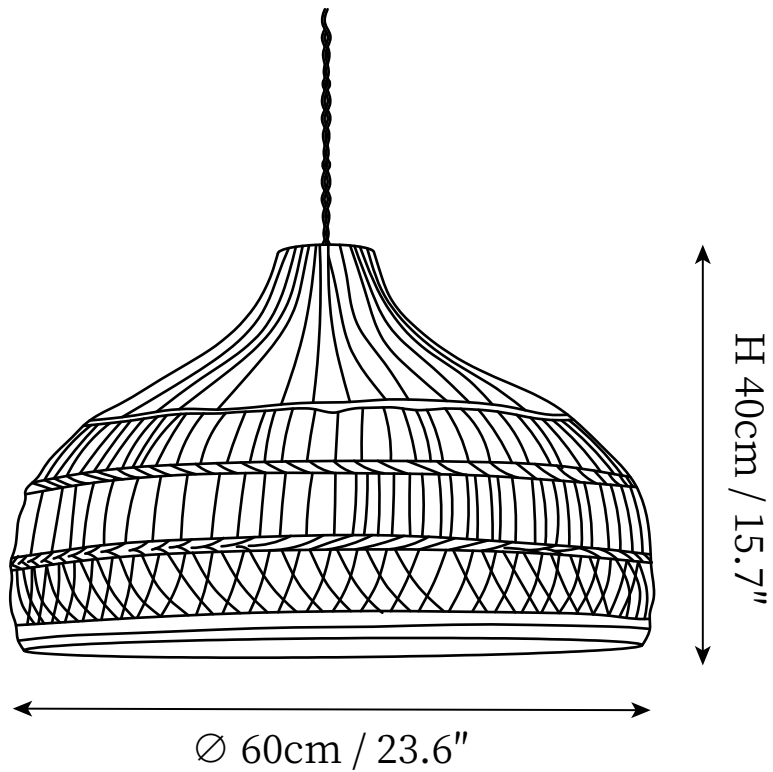

SPECIFICATION SHEET

SPECIFICATION DETAILS

*For custom options, consult factory for details

Fixture Dimensions	D 15.7" x H 10.6", D 19.7" x H 12.6", D 23.6" x H 15.7"
Light source	E26 or E27. (bulb not included).
Wattage	MAX 40W incandescent bulb or LED equivalent.
Voltage	AC 110-240V
Mounting	Hardwired.
Dimming	Compatible with dimmable bulbs (bulb not included)
Control method	Compatible with common wall switches(not included)
Finishes	Black.
Shade Details	Natural rattan.
Material	Metal, Rattan.
Wire Length	The standard length of the cord is 59" (150 cm), the length is adjustable.