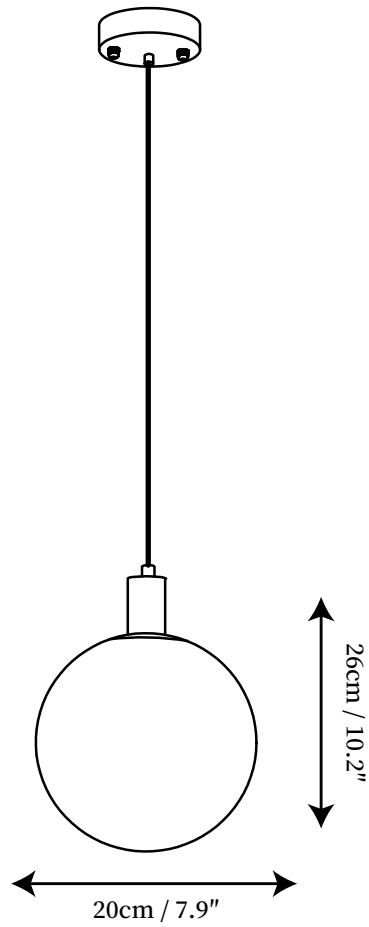

SPECIFICATION SHEET

SPECIFICATION DETAILS

*For custom options, consult factory for details

Fixture Dimensions	D 7.9" x H 10.2"
Light source	E27
Wattage	Max 40W
Voltage	AC 110-240V
Color Temperature	Based on the purchase of light bulbs
CRI(Ra)	80CRI
Mounting	Ceiling
Driver Required	NO
Optional Color Temps	Buy bulbs as needed
LED Rated Life	Based on bulb life (we do not supply bulbs)
Dimming	Dimming is not supported
Finishes	Brass, Black
Glass Details	White
Material	Brass, Glass
Wire Length	59"
Wire Type	Black Coaxial Wire

SPECIFICATION SHEET

SPECIFICATION DETAILS

*For custom options, consult factory for details

Fixture Dimensions	D 5.9" x H 11.8"
Light source	E27
Wattage	Max 40W
Voltage	AC 110-240V
Color Temperature	Based on the purchase of light bulbs
CRI(Ra)	80CRI
Mounting	Ceiling
Driver Required	NO
Optional Color Temps	Buy bulbs as needed
LED Rated Life	Based on bulb life (we do not supply bulbs)
Dimming	Dimming is not supported
Finishes	Brass, Black
Glass Details	White
Material	Brass, Glass
Wire Length	59"
Wire Type	Black Coaxial Wire