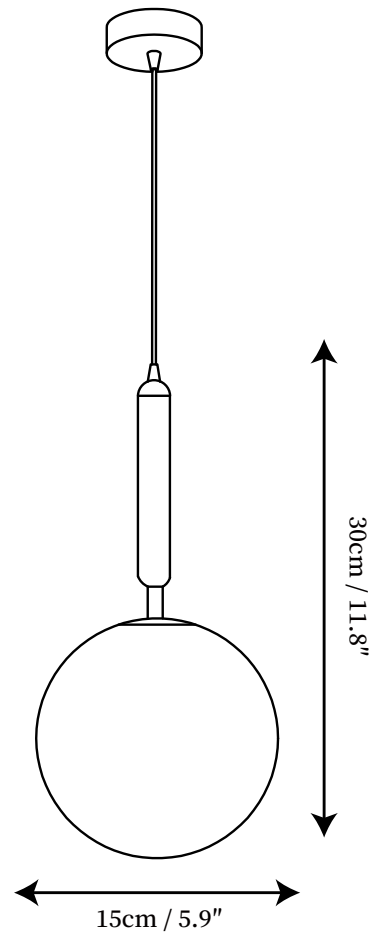

SPECIFICATION SHEET

SPECIFICATION DETAILS

*For custom options, consult factory for details

Fixture Dimensions	D 7.9" x H 10.2"
Light source	E27
Wattage	Max 40W
Voltage	AC 110-240V
Color Temperature	Based on the purchase of light bulbs
CRI(Ra)	80CRI
Mounting	Ceiling
Driver Required	NO
Optional Color Temps	Buy bulbs as needed
LED Rated Life	Based on bulb life (we do not supply bulbs)
Dimming	Dimming is not supported
Finishes	Brass, Black
Glass Details	White
Material	Brass, Glass
Wire Length	59"
Wire Type	Black Coaxial Wire

SPECIFICATION SHEET

SPECIFICATION DETAILS

*For custom options, consult factory for details

Fixture Dimensions	D 5.9" x H 11.8"
Light source	E27
Wattage	Max 40W
Voltage	AC 110-240V
Color Temperature	Based on the purchase of light bulbs
CRI(Ra)	80CRI
Mounting	Ceiling
Driver Required	NO
Optional Color Temps	Buy bulbs as needed
LED Rated Life	Based on bulb life (we do not supply bulbs)
Dimming	Dimming is not supported
Finishes	Brass, Black
Glass Details	White
Material	Brass, Glass
Wire Length	59"
Wire Type	Black Coaxial Wire