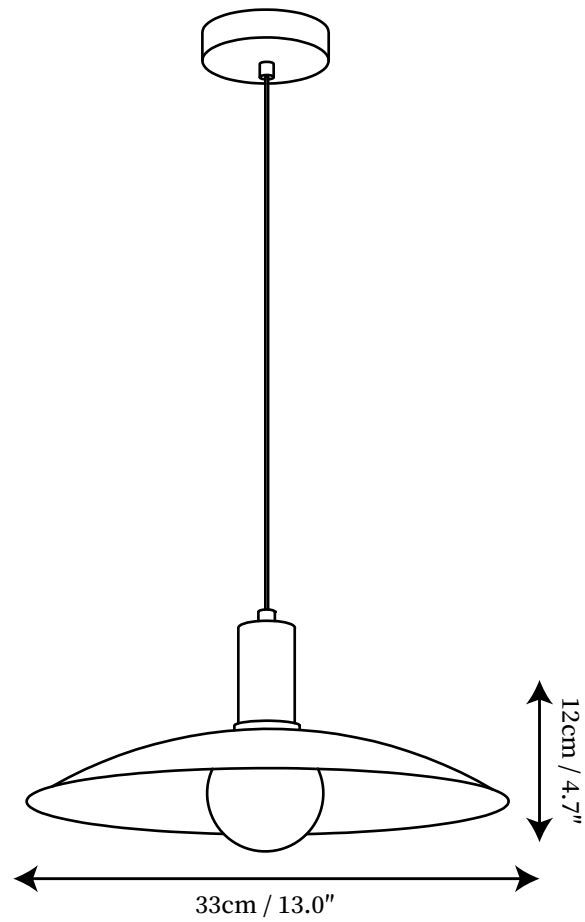

SPECIFICATION SHEET

SPECIFICATION DETAILS

*For custom options, consult factory for details

Fixture Dimensions	D 13.0" x H 4.7"
Light source	E27
Wattage	Max 40W
Voltage	AC 110-240V
Color Temperature	Based on the purchase of light bulbs
CRI(Ra)	80CRI
Mounting	Ceiling
Driver Required	NO
Optional Color Temps	Buy bulbs as needed
LED Rated Life	Based on bulb life (we do not supply bulbs)
Dimming	Dimming is not supported
Finishes	Brass, Black
Glass Details	White
Material	Brass, Glass
Wire Length	59"
Wire Type	Black Coaxial Wire