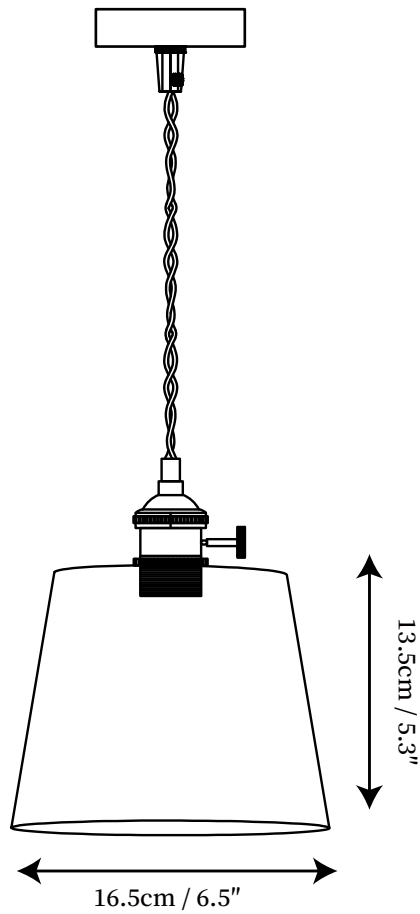

SPECIFICATION SHEET

SPECIFICATION DETAILS

*For custom options, consult factory for details

Fixture Dimensions	D 4.9" x H 3.5"
Light source	E27
Wattage	Max 40W
Voltage	AC 110-240V
Color Temperature	Based on the purchase of light bulbs
CRI(Ra)	80CRI
Mounting	Ceiling
Driver Required	NO
Optional Color Temps	Buy bulbs as needed
LED Rated Life	Based on bulb life (we do not supply bulbs)
Dimming	Dimming is not supported
Finishes	Brass
Glass Details	Amber, Green, Clear
Material	Brass, Glass
Wire Length	59"
Wire Type	Black Coaxial Wire

SPECIFICATION SHEET

SPECIFICATION DETAILS

*For custom options, consult factory for details

Fixture Dimensions	D 6.5" x H 5.3"
Light source	E27
Wattage	Max 40W
Voltage	AC 110-240V
Color Temperature	Based on the purchase of light bulbs
CRI(Ra)	80CRI
Mounting	Ceiling
Driver Required	NO
Optional Color Temps	Buy bulbs as needed
LED Rated Life	Based on bulb life (we do not supply bulbs)
Dimming	Dimming is not supported
Finishes	Brass
Glass Details	Amber, Green, Clear
Material	Brass, Glass
Wire Length	59"
Wire Type	Black Coaxial Wire