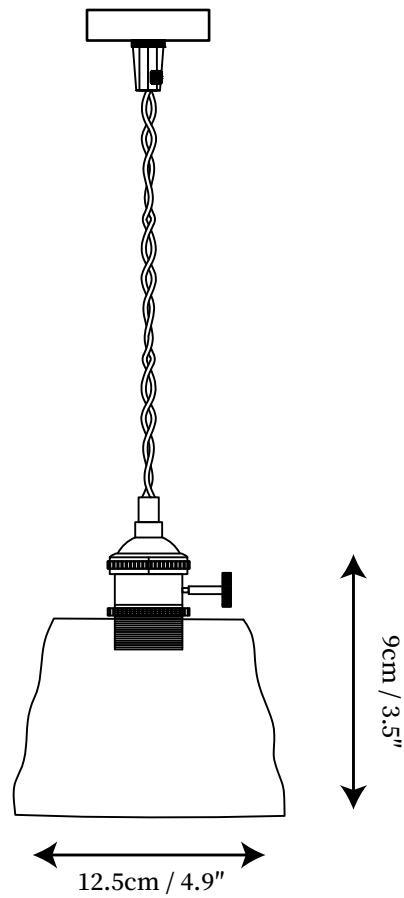

SPECIFICATION SHEET

SPECIFICATION DETAILS

*For custom options, consult factory for details

Fixture Dimensions	D 4.9" x H 3.5"
Light source	E27
Wattage	Max 40W
Voltage	AC 110-240V
Color Temperature	Based on the purchase of light bulbs
CRI(Ra)	80CRI
Mounting	Ceiling
Driver Required	NO
Optional Color Temps	Buy bulbs as needed
LED Rated Life	Based on bulb life (we do not supply bulbs)
Dimming	Dimming is not supported
Finishes	Brass
Glass Details	Amber, Green, Clear
Material	Brass, Glass
Wire Length	59"
Wire Type	Black Coaxial Wire

SPECIFICATION SHEET

SPECIFICATION DETAILS

*For custom options, consult factory for details

Fixture Dimensions	D 6.5" x H 5.3"
Light source	E27
Wattage	Max 40W
Voltage	AC 110-240V
Color Temperature	Based on the purchase of light bulbs
CRI(Ra)	80CRI
Mounting	Ceiling
Driver Required	NO
Optional Color Temps	Buy bulbs as needed
LED Rated Life	Based on bulb life (we do not supply bulbs)
Dimming	Dimming is not supported
Finishes	Brass
Glass Details	Amber, Green, Clear
Material	Brass, Glass
Wire Length	59"
Wire Type	Black Coaxial Wire