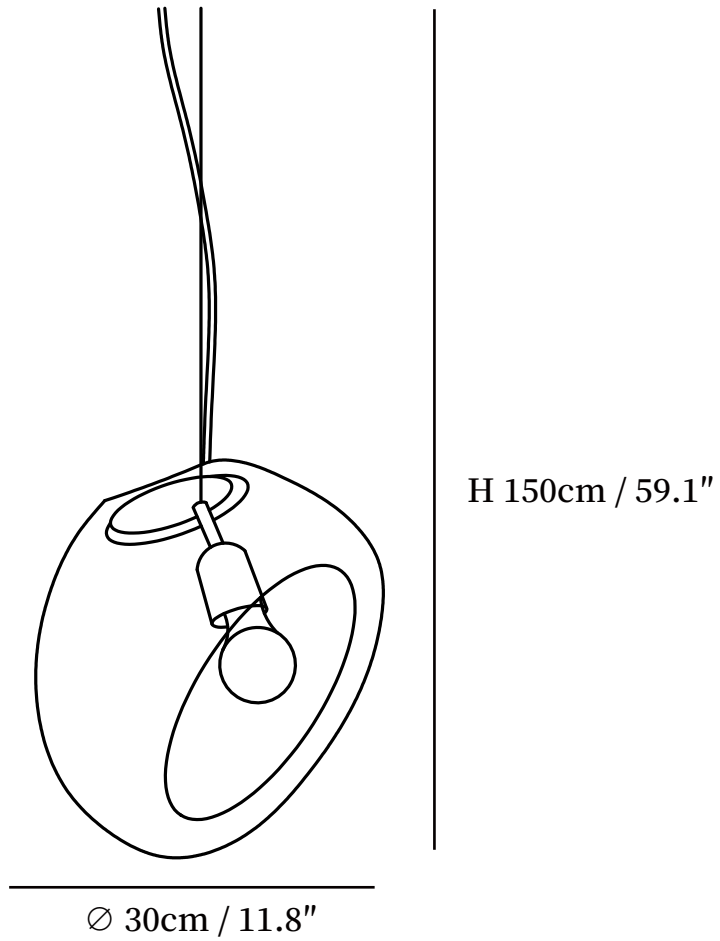

## SPECIFICATION DETAILS

\*For custom options, consult factory for details

<b>Fixture Dimensions</b>	D 7.9" x H 59.1"
<b>Light source</b>	E27
<b>Wattage</b>	Max 40W
<b>Voltage</b>	AC 110-240V
<b>Color Temperature</b>	Based on the purchase of light bulbs
<b>CRI(Ra)</b>	80CRI
<b>Mounting</b>	Ceiling
<b>Driver Required</b>	NO
<b>Optional Color Temps</b>	Buy bulbs as needed
<b>LED Rated Life</b>	Based on bulb life (we do not supply bulbs)
<b>Dimming</b>	Dimming is not supported
<b>Finishes</b>	Clear, Cognac, Smoky grey
<b>Glass Details</b>	Clear, Cognac, Smoky grey
<b>Material</b>	Iron, Glass
<b>Wire Length</b>	59"
<b>Wire Type</b>	Black Coaxial Wire

# SPECIFICATION SHEET

---

## SPECIFICATION DETAILS

\*For custom options, consult factory for details

<b>Fixture Dimensions</b>	D 9.8" x H 59.1"
<b>Light source</b>	E27
<b>Wattage</b>	Max 40W
<b>Voltage</b>	AC 110-240V
<b>Color Temperature</b>	Based on the purchase of light bulbs
<b>CRI(Ra)</b>	80CRI
<b>Mounting</b>	Ceiling
<b>Driver Required</b>	NO
<b>Optional Color Temps</b>	Buy bulbs as needed
<b>LED Rated Life</b>	Based on bulb life (we do not supply bulbs)
<b>Dimming</b>	Dimming is not supported
<b>Finishes</b>	Clear, Cognac, Smoky grey
<b>Glass Details</b>	Clear, Cognac, Smoky grey
<b>Material</b>	Iron, Glass
<b>Wire Length</b>	59"
<b>Wire Type</b>	Black Coaxial Wire

## SPECIFICATION DETAILS

\*For custom options, consult factory for details

<b>Fixture Dimensions</b>	D 11.8" x H 59.1"
<b>Light source</b>	E27
<b>Wattage</b>	Max 40W
<b>Voltage</b>	AC 110-240V
<b>Color Temperature</b>	Based on the purchase of light bulbs
<b>CRI(Ra)</b>	80CRI
<b>Mounting</b>	Ceiling
<b>Driver Required</b>	NO
<b>Optional Color Temps</b>	Buy bulbs as needed
<b>LED Rated Life</b>	Based on bulb life (we do not supply bulbs)
<b>Dimming</b>	Dimming is not supported
<b>Finishes</b>	Clear, Cognac, Smoky grey
<b>Glass Details</b>	Clear, Cognac, Smoky grey
<b>Material</b>	Iron, Glass
<b>Wire Length</b>	59"
<b>Wire Type</b>	Black Coaxial Wire