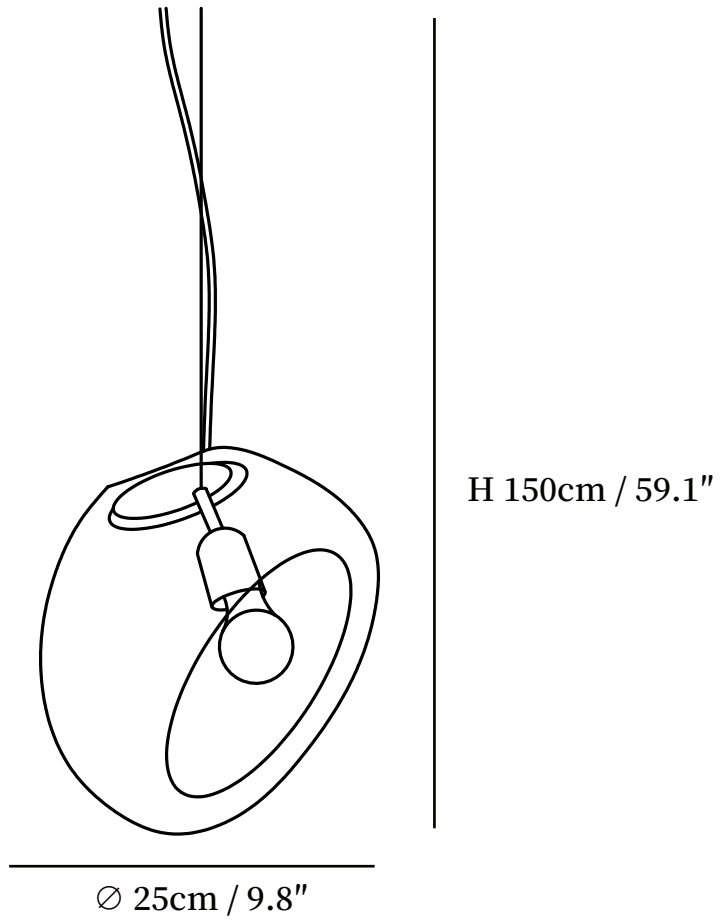

# SPECIFICATION SHEET

---

## SPECIFICATION DETAILS

\*For custom options, consult factory for details

<b>Fixture Dimensions</b>	D 7.9" x H 59.1"
<b>Light source</b>	E27
<b>Wattage</b>	Max 40W
<b>Voltage</b>	AC 110-240V
<b>Color Temperature</b>	Based on the purchase of light bulbs
<b>CRI(Ra)</b>	80CRI
<b>Mounting</b>	Ceiling
<b>Driver Required</b>	NO
<b>Optional Color Temps</b>	Buy bulbs as needed
<b>LED Rated Life</b>	Based on bulb life (we do not supply bulbs)
<b>Dimming</b>	Dimming is not supported
<b>Finishes</b>	Clear, Cognac, Smoky grey
<b>Glass Details</b>	Clear, Cognac, Smoky grey
<b>Material</b>	Iron, Glass
<b>Wire Length</b>	59"
<b>Wire Type</b>	Black Coaxial Wire

## SPECIFICATION DETAILS

\*For custom options, consult factory for details

<b>Fixture Dimensions</b>	D 9.8" x H 59.1"
<b>Light source</b>	E27
<b>Wattage</b>	Max 40W
<b>Voltage</b>	AC 110-240V
<b>Color Temperature</b>	Based on the purchase of light bulbs
<b>CRI(Ra)</b>	80CRI
<b>Mounting</b>	Ceiling
<b>Driver Required</b>	NO
<b>Optional Color Temps</b>	Buy bulbs as needed
<b>LED Rated Life</b>	Based on bulb life (we do not supply bulbs)
<b>Dimming</b>	Dimming is not supported
<b>Finishes</b>	Clear, Cognac, Smoky grey
<b>Glass Details</b>	Clear, Cognac, Smoky grey
<b>Material</b>	Iron, Glass
<b>Wire Length</b>	59"
<b>Wire Type</b>	Black Coaxial Wire

## SPECIFICATION DETAILS

\*For custom options, consult factory for details

<b>Fixture Dimensions</b>	D 11.8" x H 59.1"
<b>Light source</b>	E27
<b>Wattage</b>	Max 40W
<b>Voltage</b>	AC 110-240V
<b>Color Temperature</b>	Based on the purchase of light bulbs
<b>CRI(Ra)</b>	80CRI
<b>Mounting</b>	Ceiling
<b>Driver Required</b>	NO
<b>Optional Color Temps</b>	Buy bulbs as needed
<b>LED Rated Life</b>	Based on bulb life (we do not supply bulbs)
<b>Dimming</b>	Dimming is not supported
<b>Finishes</b>	Clear, Cognac, Smoky grey
<b>Glass Details</b>	Clear, Cognac, Smoky grey
<b>Material</b>	Iron, Glass
<b>Wire Length</b>	59"
<b>Wire Type</b>	Black Coaxial Wire