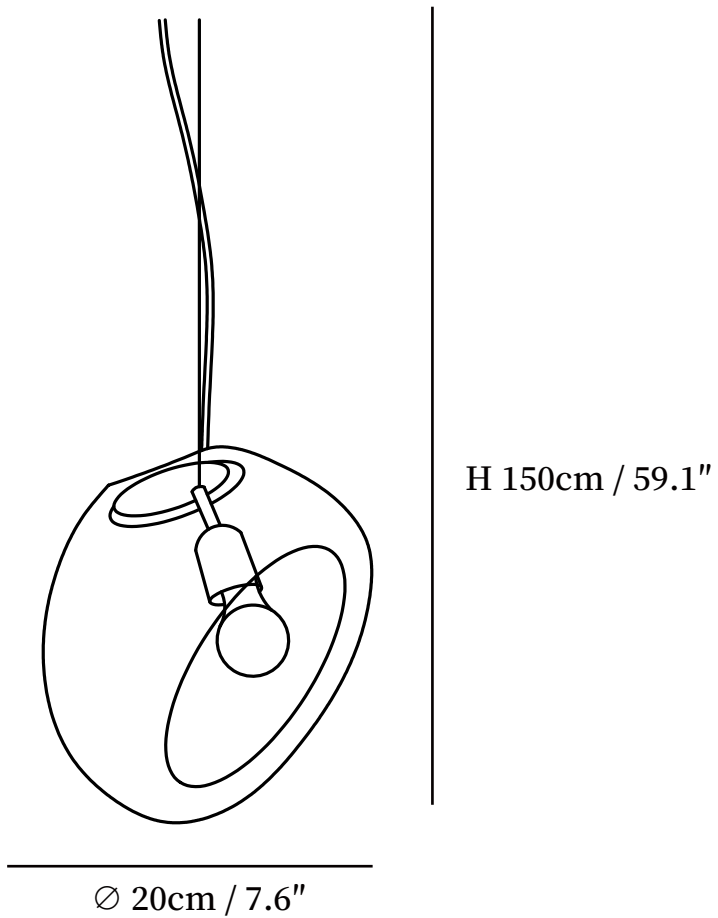

# SPECIFICATION SHEET

---

## SPECIFICATION DETAILS

\*For custom options, consult factory for details

<b>Fixture Dimensions</b>	D 7.9" x H 59.1"
<b>Light source</b>	E27
<b>Wattage</b>	Max 40W
<b>Voltage</b>	AC 110-240V
<b>Color Temperature</b>	Based on the purchase of light bulbs
<b>CRI(Ra)</b>	80CRI
<b>Mounting</b>	Ceiling
<b>Driver Required</b>	NO
<b>Optional Color Temps</b>	Buy bulbs as needed
<b>LED Rated Life</b>	Based on bulb life (we do not supply bulbs)
<b>Dimming</b>	Dimming is not supported
<b>Finishes</b>	Clear, Cognac, Smoky grey
<b>Glass Details</b>	Clear, Cognac, Smoky grey
<b>Material</b>	Iron, Glass
<b>Wire Length</b>	59"
<b>Wire Type</b>	Black Coaxial Wire

## SPECIFICATION DETAILS

\*For custom options, consult factory for details

<b>Fixture Dimensions</b>	D 9.8" x H 59.1"
<b>Light source</b>	E27
<b>Wattage</b>	Max 40W
<b>Voltage</b>	AC 110-240V
<b>Color Temperature</b>	Based on the purchase of light bulbs
<b>CRI(Ra)</b>	80CRI
<b>Mounting</b>	Ceiling
<b>Driver Required</b>	NO
<b>Optional Color Temps</b>	Buy bulbs as needed
<b>LED Rated Life</b>	Based on bulb life (we do not supply bulbs)
<b>Dimming</b>	Dimming is not supported
<b>Finishes</b>	Clear, Cognac, Smoky grey
<b>Glass Details</b>	Clear, Cognac, Smoky grey
<b>Material</b>	Iron, Glass
<b>Wire Length</b>	59"
<b>Wire Type</b>	Black Coaxial Wire

## SPECIFICATION DETAILS

\*For custom options, consult factory for details

<b>Fixture Dimensions</b>	D 11.8" x H 59.1"
<b>Light source</b>	E27
<b>Wattage</b>	Max 40W
<b>Voltage</b>	AC 110-240V
<b>Color Temperature</b>	Based on the purchase of light bulbs
<b>CRI(Ra)</b>	80CRI
<b>Mounting</b>	Ceiling
<b>Driver Required</b>	NO
<b>Optional Color Temps</b>	Buy bulbs as needed
<b>LED Rated Life</b>	Based on bulb life (we do not supply bulbs)
<b>Dimming</b>	Dimming is not supported
<b>Finishes</b>	Clear, Cognac, Smoky grey
<b>Glass Details</b>	Clear, Cognac, Smoky grey
<b>Material</b>	Iron, Glass
<b>Wire Length</b>	59"
<b>Wire Type</b>	Black Coaxial Wire