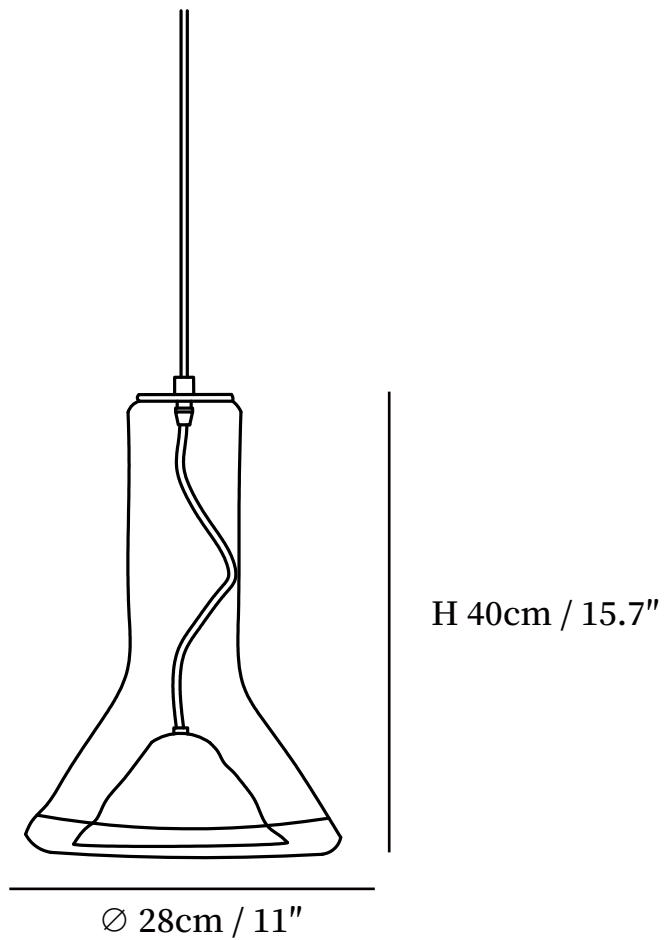

SPECIFICATION SHEET

SPECIFICATION DETAILS

*For custom options, consult factory for details

Fixture Dimensions	D 11" x H 15.7"
Light source	Integrated LED
Wattage	~5 W
Voltage	AC 110-240V
Color Temperature	3000K
CRI(Ra)	80CRI
Mounting	Ceiling
Driver Required	Yes
Optional Color Temps	Warm Light (3000K), Neutral Light (4500K), Cool Light (6000K)
LED Rated Life	30000 hours
Dimming	Dimming is not supported
Finishes	Clear color, Smoke gray
Shade Details	Red copper, Black
Material	Metal, Glass
Wire Length	59"
Wire Type	Black Coaxial Wire