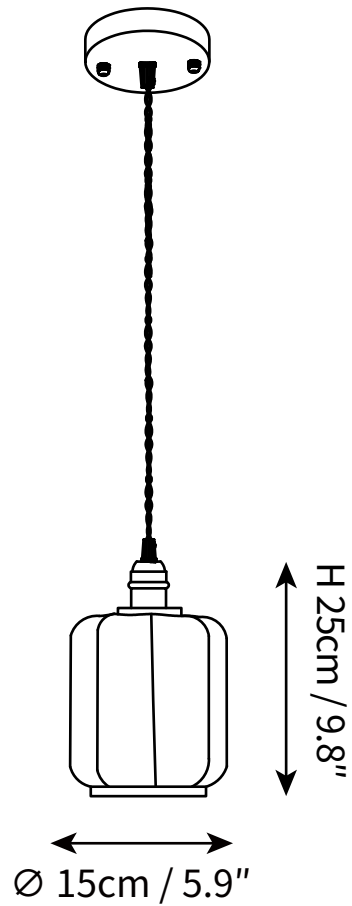

SPECIFICATION SHEET

SPECIFICATION DETAILS

*For custom options, consult factory for details

Fixture Dimensions	Ø 5.9" x H 9.8"
Light source	E27
Wattage	Max 40W
Voltage	AC 110-240V
Color Temperature	Based on the purchase of light bulbs
CRI(Ra)	80CRI
Mounting	Ceiling
Driver Required	NO
Optional Color Temps	Buy bulbs as needed
LED Rated Life	Based on bulb life (we do not supply bulbs)
Dimming	Dimming is not supported
Finishes	Brass
Glass Details	White glass
Material	Brass, Glass
Wire Length	59"
Wire Type	Brown Coaxial Wire