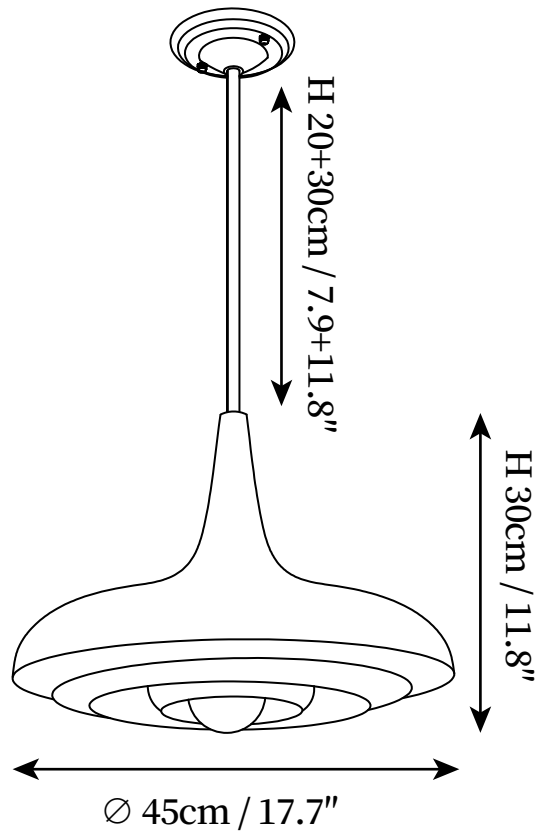

## SPECIFICATION DETAILS

\*For custom options, consult factory for details

---

<b>Fixture Dimensions</b>	D 17.7" x H 11.8"
<b>Light source</b>	E26 or E27. (bulb not included)
<b>Wattage</b>	MAX 40W incandescent bulb or LED equivalent.
<b>Voltage</b>	AC 110-240V
<b>Mounting</b>	Hardwired.
<b>Dimming</b>	Compatible with dimmable bulbs (bulb not included)
<b>Control method</b>	Compatible with common wall switches(not included)
<b>Finishes</b>	Gold.
<b>Shade Details</b>	Creamy yellow.
<b>Material</b>	Metal, Glass.
<b>Rod Length</b>	Suspension rod length 50cm / 19.7", and can be spliced as needed.