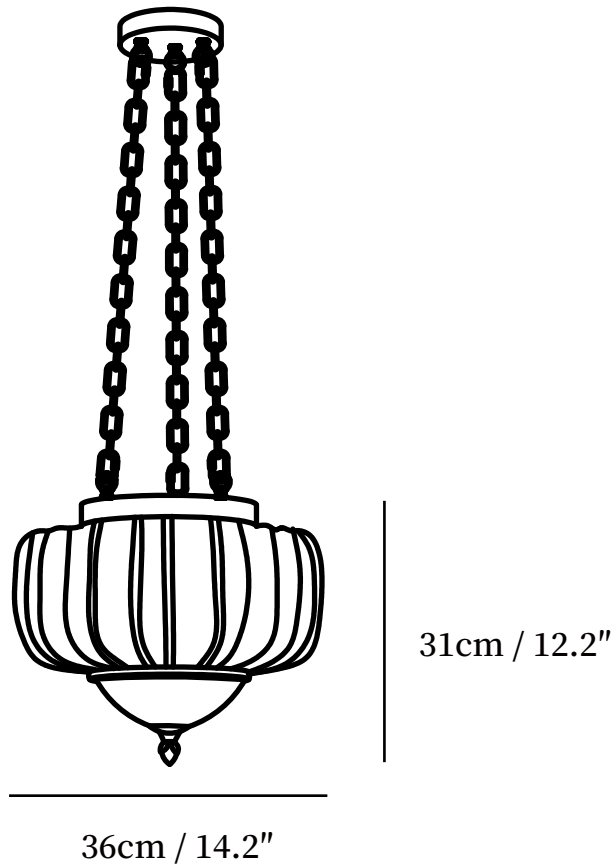

SPECIFICATION SHEET

SPECIFICATION DETAILS

*For custom options, consult factory for details

Fixture Dimensions	Ø 14.2" x H 12.2"
Light source	E27
Wattage	Max 40W
Voltage	AC 110-240V
Color Temperature	Based on the purchase of light bulbs
CRI(Ra)	80CRI
Mounting	Ceiling
Driver Required	NO
Optional Color Temps	Buy bulbs as needed
LED Rated Life	Based on bulb life (we do not supply bulbs)
Dimming	Dimming is not supported
Finishes	Black.
Glass Details	White.
Material	Metal, Glass.
Hanging Chain Length	19.7" Adjustable hanging height chain.
Hanging Chain Type	Gold / Chain