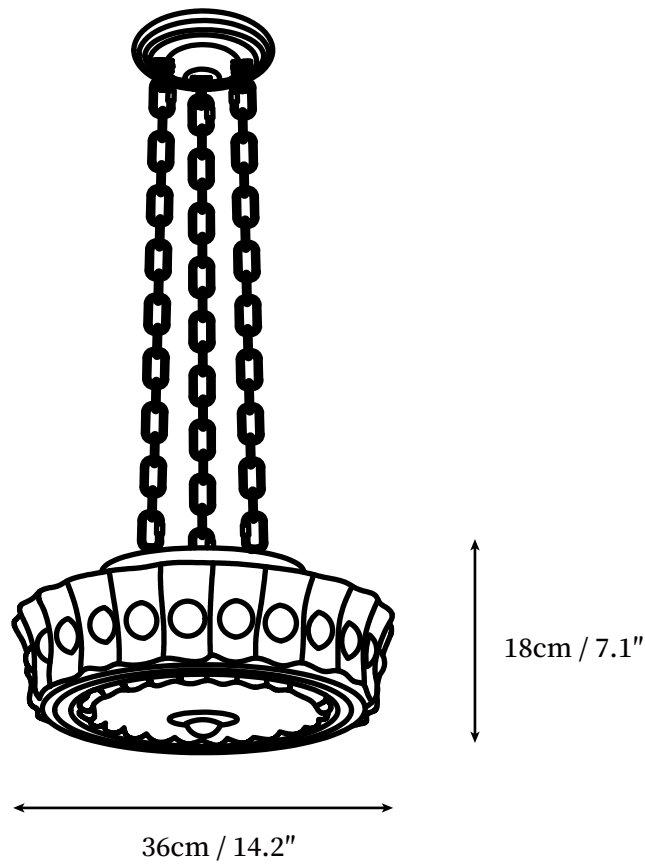

SPECIFICATION SHEET

SPECIFICATION DETAILS

*For custom options, consult factory for details

Fixture Dimensions	Ø 14.2" x H 7.1"
Light source	E27
Wattage	Max 40W
Voltage	AC 110-240V
Color Temperature	Based on the purchase of light bulbs
CRI(Ra)	80CRI
Mounting	Ceiling
Driver Required	NO
Optional Color Temps	Buy bulbs as needed
LED Rated Life	Based on bulb life (we do not supply bulbs)
Dimming	Dimming is not supported
Finishes	Black.
Glass Details	White.
Material	Metal, Glass.
Hanging Chain Length	19.7" Adjustable hanging height chain
Hanging Chain Type	Black / Chain