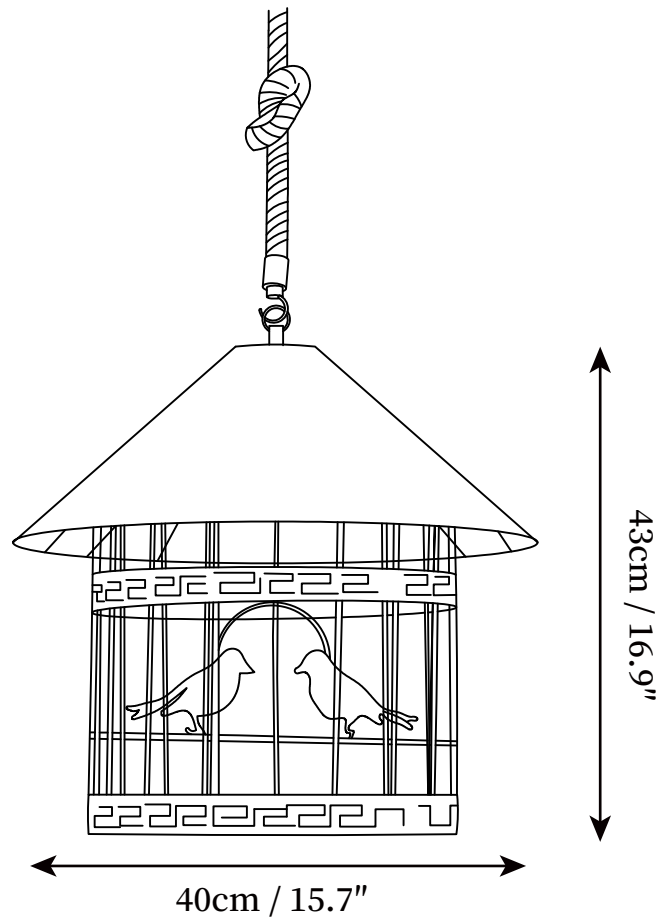

SPECIFICATION SHEET

SPECIFICATION DETAILS

*For custom options, consult factory for details

Fixture Dimensions	D 15.7" x H 16.9"
Light source	E26 or E27 (bulb not included)
Wattage	MAX 40W incandescent bulb or LED equivalent.
Voltage	AC 110-240V
Mounting	Hardwired.
Dimming	Compatible with dimmable bulbs (bulb not included)
Control method	Compatible with common wall switches(not included)
Finishes	Black & Linen color
Shade Details	Linen color
Material	Hemp rope, Iron
Hanging Length	The standard length of the sling is 59 inches (150 cm), and the length is adjustable.