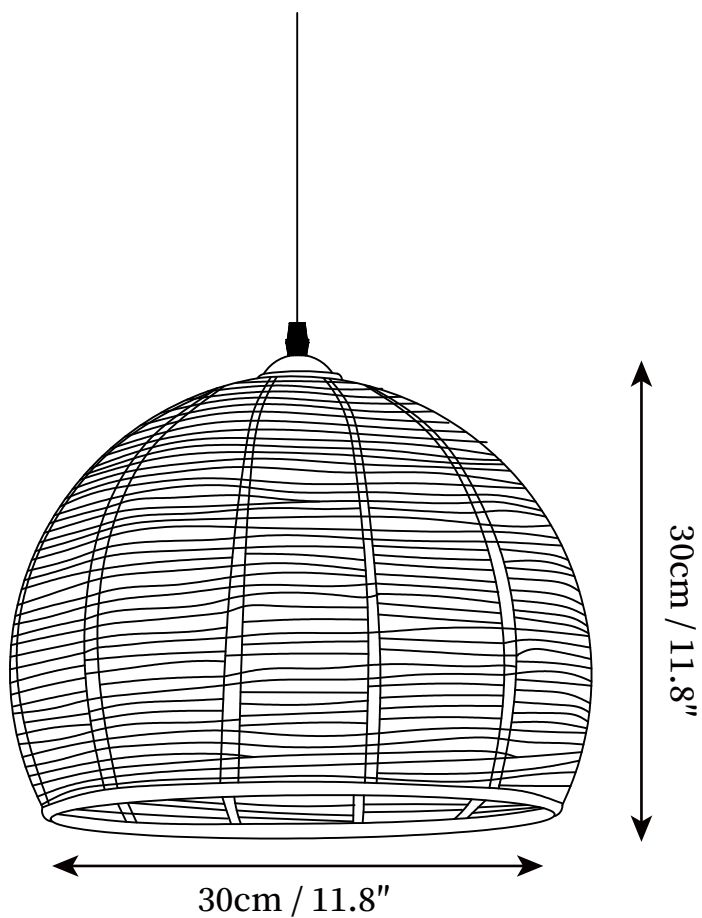

SPECIFICATION SHEET

SPECIFICATION DETAILS

*For custom options, consult factory for details

Fixture Dimensions	D 9.8" x H 9.1"
Light source	E26 or E27 (bulb not included)
Wattage	MAX 40W incandescent bulb or LED equivalent.
Voltage	AC 110-240V
Mounting	Hardwired.
Dimming	Compatible with dimmable bulbs (bulb not included)
Control method	Compatible with common wall switches (not included)
Finishes	Black & Linen color
Shade Details	Linen color
Material	Hemp rope, Iron
Hanging Length	The standard length of the hanging wire is 59 inches (150 cm), and the length is adjustable.

SPECIFICATION SHEET

SPECIFICATION DETAILS

*For custom options, consult factory for details

Fixture Dimensions	D 15" x H 15"
Light source	E26 or E27 (bulb not included)
Wattage	MAX 40W incandescent bulb or LED equivalent.
Voltage	AC 110-240V
Mounting	Hardwired.
Dimming	Compatible with dimmable bulbs (bulb not included)
Control method	Compatible with common wall switches (not included)
Finishes	Black & Linen color
Shade Details	Linen color
Material	Hemp rope, Iron
Hanging Length	The standard length of the hanging wire is 59 inches (150 cm), and the length is adjustable.

SPECIFICATION SHEET

SPECIFICATION DETAILS

*For custom options, consult factory for details

Fixture Dimensions	D 11.8" x H 11.8"
Light source	E26 or E27 (bulb not included)
Wattage	MAX 40W incandescent bulb or LED equivalent.
Voltage	AC 110-240V
Mounting	Hardwired.
Dimming	Compatible with dimmable bulbs (bulb not included)
Control method	Compatible with common wall switches(not included)
Finishes	Black & Linen color
Shade Details	Linen color
Material	Hemp rope, Iron
Hanging Length	The standard length of the hanging wire is 59 inches (150 cm), and the length is adjustable.