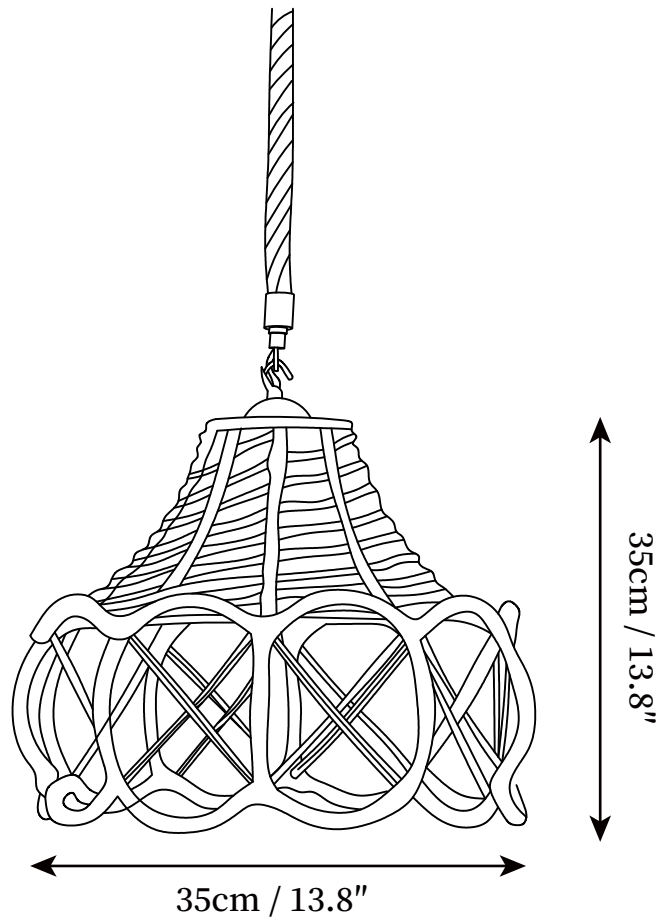

SPECIFICATION SHEET

SPECIFICATION DETAILS

*For custom options, consult factory for details

Fixture Dimensions	D 13.8" x H 13.8"
Light source	E26 or E27 (bulb not included)
Wattage	MAX 40W incandescent bulb or LED equivalent.
Voltage	AC 110-240V
Mounting	Hardwired.
Dimming	Compatible with dimmable bulbs (bulb not included)
Control method	Compatible with common wall switches (not included)
Finishes	Black & Linen color
Shade Details	Linen color
Material	Hemp rope, Iron
Hanging Length	The standard length of the sling is 59 inches (150 cm), and the length is adjustable.