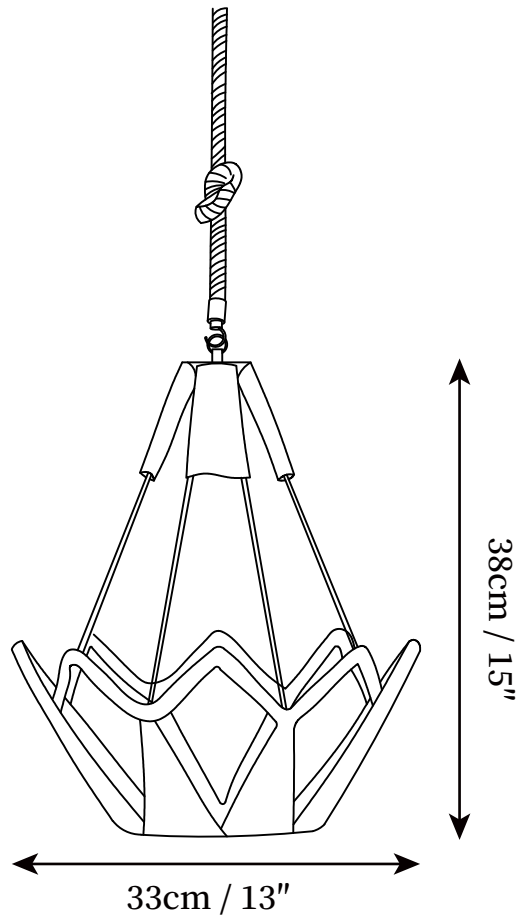

SPECIFICATION SHEET

SPECIFICATION DETAILS

*For custom options, consult factory for details

Fixture Dimensions	D 13" x H 15"
Light source	E26 or E27 (bulb not included)
Wattage	MAX 40W incandescent bulb or LED equivalent.
Voltage	AC 110-240V
Mounting	Hardwired.
Dimming	Compatible with dimmable bulbs (bulb not included)
Control method	Compatible with common wall switches (not included)
Finishes	Black & Linen color
Shade Details	Linen color
Material	Hemp rope, Iron
Hanging Length	The standard length of the sling is 59 inches (150 cm), and the length is adjustable.