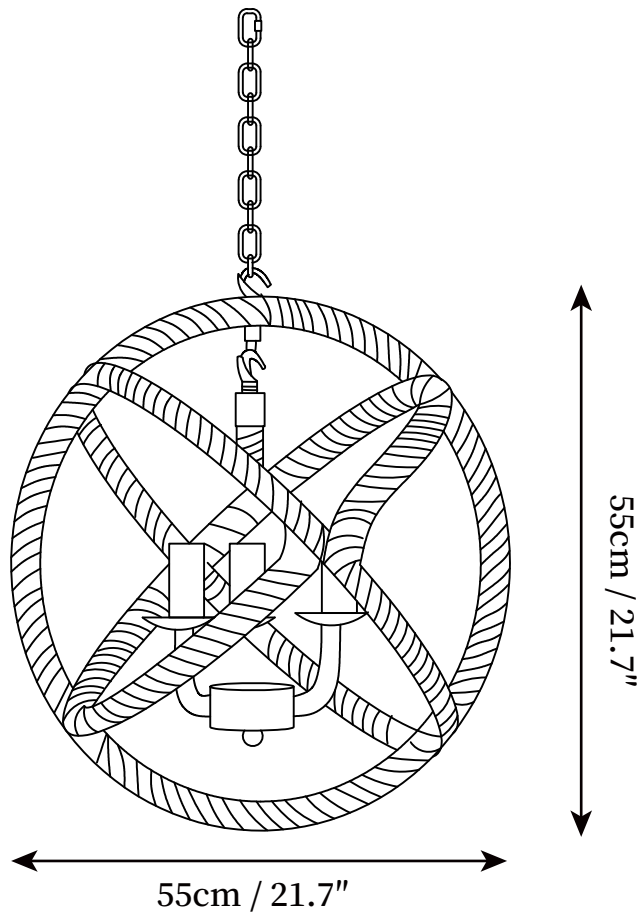

SPECIFICATION SHEET

SPECIFICATION DETAILS

*For custom options, consult factory for details

Fixture Dimensions	D 13.8" x H 13.8"
Light source	E26 or E27 (bulb not included)
Wattage	MAX 40W incandescent bulb or LED equivalent.
Voltage	AC 110-240V
Mounting	Hardwired.
Dimming	Compatible with dimmable bulbs (bulb not included)
Control method	Compatible with common wall switches (not included)
Finishes	Black & Linen color
Shade Details	Linen color
Material	Hemp rope, Iron
Hanging Length	Chain lengths range between 19.7", the length can be specified according to needs

SPECIFICATION SHEET

SPECIFICATION DETAILS

*For custom options, consult factory for details

Fixture Dimensions	D 17.7" x H 17.7"
Light source	E26 or E27 (bulb not included)
Wattage	MAX 40W incandescent bulb or LED equivalent.
Voltage	AC 110-240V
Mounting	Hardwired.
Dimming	Compatible with dimmable bulbs (bulb not included)
Control method	Compatible with common wall switches (not included)
Finishes	Black & Linen color
Shade Details	Linen color
Material	Hemp rope, Iron
Hanging Length	Chain lengths range between 19.7", the length can be specified according to needs

SPECIFICATION SHEET

SPECIFICATION DETAILS

*For custom options, consult factory for details

Fixture Dimensions	D 21.7" x H 21.7"
Light source	E26 or E27 (bulb not included)
Wattage	MAX 40W incandescent bulb or LED equivalent.
Voltage	AC 110-240V
Mounting	Hardwired.
Dimming	Compatible with dimmable bulbs (bulb not included)
Control method	Compatible with common wall switches (not included)
Finishes	Black & Linen color
Shade Details	Linen color
Material	Hemp rope, Iron
Hanging Length	Chain lengths range between 19.7", the length can be specified according to needs