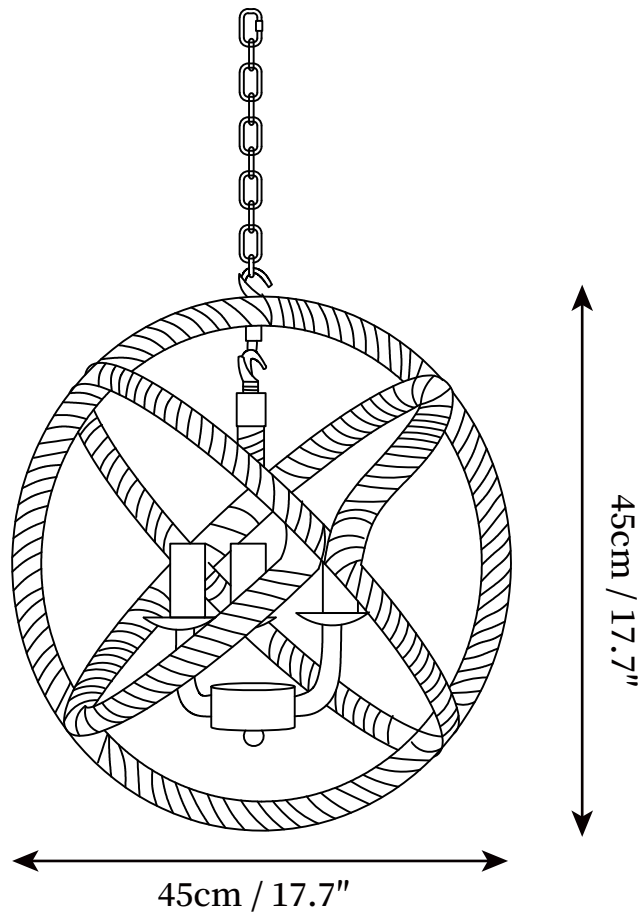

SPECIFICATION SHEET

SPECIFICATION DETAILS

*For custom options, consult factory for details

Fixture Dimensions	D 11.8" x H 11.8"
Light source	E26 or E27 (bulb not included)
Wattage	MAX 40W incandescent bulb or LED equivalent.
Voltage	AC 110-240V
Mounting	Hardwired.
Dimming	Compatible with dimmable bulbs (bulb not included)
Control method	Compatible with common wall switches(not included)
Finishes	Black & Linen color
Shade Details	Linen color
Material	Hemp rope, Iron
Hanging Length	The standard length of the hanging wire is 59 inches (150 cm), and the length is adjustable.

SPECIFICATION SHEET

SPECIFICATION DETAILS

*For custom options, consult factory for details

Fixture Dimensions	D 13.8" x H 13.8"
Light source	E26 or E27 (bulb not included)
Wattage	MAX 40W incandescent bulb or LED equivalent.
Voltage	AC 110-240V
Mounting	Hardwired.
Dimming	Compatible with dimmable bulbs (bulb not included)
Control method	Compatible with common wall switches (not included)
Finishes	Black & Linen color
Shade Details	Linen color
Material	Hemp rope, Iron
Hanging Length	Chain lengths range between 19.7", the length can be specified according to needs

SPECIFICATION SHEET

SPECIFICATION DETAILS

*For custom options, consult factory for details

Fixture Dimensions	D 17.7" x H 17.7"
Light source	E26 or E27 (bulb not included)
Wattage	MAX 40W incandescent bulb or LED equivalent.
Voltage	AC 110-240V
Mounting	Hardwired.
Dimming	Compatible with dimmable bulbs (bulb not included)
Control method	Compatible with common wall switches (not included)
Finishes	Black & Linen color
Shade Details	Linen color
Material	Hemp rope, Iron
Hanging Length	Chain lengths range between 19.7", the length can be specified according to needs