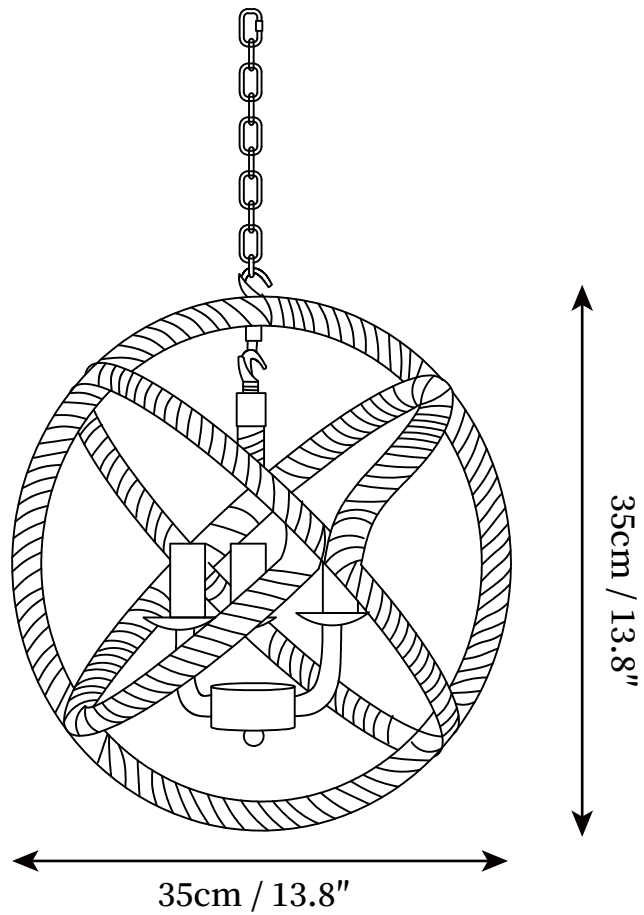

SPECIFICATION SHEET

SPECIFICATION DETAILS

*For custom options, consult factory for details

Fixture Dimensions	D 11.8" x H 11.8"
Light source	E26 or E27 (bulb not included)
Wattage	MAX 40W incandescent bulb or LED equivalent.
Voltage	AC 110-240V
Mounting	Hardwired.
Dimming	Compatible with dimmable bulbs (bulb not included)
Control method	Compatible with common wall switches(not included)
Finishes	Black & Linen color
Shade Details	Linen color
Material	Hemp rope, Iron
Hanging Length	The standard length of the hanging wire is 59 inches (150 cm), and the length is adjustable.

SPECIFICATION SHEET

SPECIFICATION DETAILS

*For custom options, consult factory for details

Fixture Dimensions	D 13" x H 15"
Light source	E26 or E27 (bulb not included)
Wattage	MAX 40W incandescent bulb or LED equivalent.
Voltage	AC 110-240V
Mounting	Hardwired.
Dimming	Compatible with dimmable bulbs (bulb not included)
Control method	Compatible with common wall switches (not included)
Finishes	Black & Linen color
Shade Details	Linen color
Material	Hemp rope, Iron
Hanging Length	The standard length of the sling is 59 inches (150 cm), and the length is adjustable.

SPECIFICATION SHEET

SPECIFICATION DETAILS

*For custom options, consult factory for details

Fixture Dimensions	D 13.8" x H 13.8"
Light source	E26 or E27 (bulb not included)
Wattage	MAX 40W incandescent bulb or LED equivalent.
Voltage	AC 110-240V
Mounting	Hardwired.
Dimming	Compatible with dimmable bulbs (bulb not included)
Control method	Compatible with common wall switches (not included)
Finishes	Black & Linen color
Shade Details	Linen color
Material	Hemp rope, Iron
Hanging Length	Chain lengths range between 19.7", the length can be specified according to needs