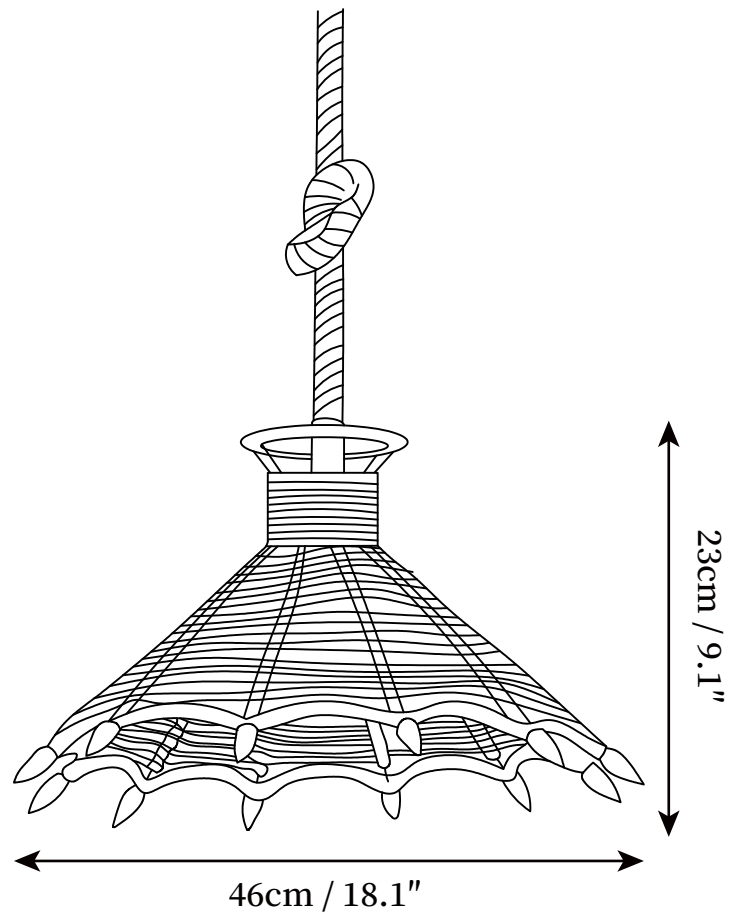

SPECIFICATION SHEET

SPECIFICATION DETAILS

*For custom options, consult factory for details

Fixture Dimensions	D 16.5" x H 10.2"
Light source	E26 or E27 (bulb not included)
Wattage	MAX 40W incandescent bulb or LED equivalent.
Voltage	AC 110-240V
Mounting	Hardwired.
Dimming	Compatible with dimmable bulbs (bulb not included)
Control method	Compatible with common wall switches(not included)
Finishes	Black & Linen color
Shade Details	Linen color
Material	Hemp rope, Iron
Hanging Length	The standard length of the sling is 59 inches (150 cm), and the length is adjustable.

SPECIFICATION SHEET

SPECIFICATION DETAILS

*For custom options, consult factory for details

Fixture Dimensions	D 18.1" x H 9.1"
Light source	E26 or E27 (bulb not included)
Wattage	MAX 40W incandescent bulb or LED equivalent.
Voltage	AC 110-240V
Mounting	Hardwired.
Dimming	Compatible with dimmable bulbs (bulb not included)
Control method	Compatible with common wall switches (not included)
Finishes	Black & Linen color
Shade Details	Linen color
Material	Hemp rope, Iron
Hanging Length	The standard length of the sling is 59 inches (150 cm), and the length is adjustable.

SPECIFICATION SHEET

SPECIFICATION DETAILS

*For custom options, consult factory for details

Fixture Dimensions	D 9.8" x H 9.1"
Light source	E26 or E27 (bulb not included)
Wattage	MAX 40W incandescent bulb or LED equivalent.
Voltage	AC 110-240V
Mounting	Hardwired.
Dimming	Compatible with dimmable bulbs (bulb not included)
Control method	Compatible with common wall switches (not included)
Finishes	Black & Linen color
Shade Details	Linen color
Material	Hemp rope, Iron
Hanging Length	The standard length of the hanging wire is 59 inches (150 cm), and the length is adjustable.