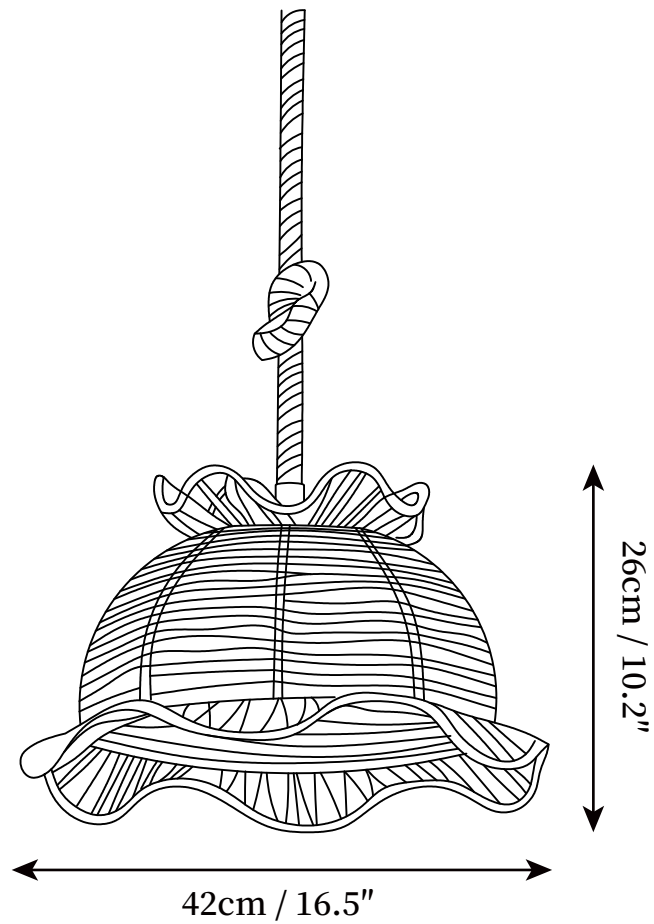

SPECIFICATION SHEET

SPECIFICATION DETAILS

*For custom options, consult factory for details

Fixture Dimensions	D 16.5" x H 10.2"
Light source	E26 or E27 (bulb not included)
Wattage	MAX 40W incandescent bulb or LED equivalent.
Voltage	AC 110-240V
Mounting	Hardwired.
Dimming	Compatible with dimmable bulbs (bulb not included)
Control method	Compatible with common wall switches(not included)
Finishes	Black & Linen color
Shade Details	Linen color
Material	Hemp rope, Iron
Hanging Length	The standard length of the sling is 59 inches (150 cm), and the length is adjustable.

SPECIFICATION SHEET

SPECIFICATION DETAILS

*For custom options, consult factory for details

Fixture Dimensions	D 18.1" x H 9.1"
Light source	E26 or E27 (bulb not included)
Wattage	MAX 40W incandescent bulb or LED equivalent.
Voltage	AC 110-240V
Mounting	Hardwired.
Dimming	Compatible with dimmable bulbs (bulb not included)
Control method	Compatible with common wall switches (not included)
Finishes	Black & Linen color
Shade Details	Linen color
Material	Hemp rope, Iron
Hanging Length	The standard length of the sling is 59 inches (150 cm), and the length is adjustable.

SPECIFICATION SHEET

SPECIFICATION DETAILS

*For custom options, consult factory for details

Fixture Dimensions	D 9.8" x H 9.1"
Light source	E26 or E27 (bulb not included)
Wattage	MAX 40W incandescent bulb or LED equivalent.
Voltage	AC 110-240V
Mounting	Hardwired.
Dimming	Compatible with dimmable bulbs (bulb not included)
Control method	Compatible with common wall switches (not included)
Finishes	Black & Linen color
Shade Details	Linen color
Material	Hemp rope, Iron
Hanging Length	The standard length of the hanging wire is 59 inches (150 cm), and the length is adjustable.