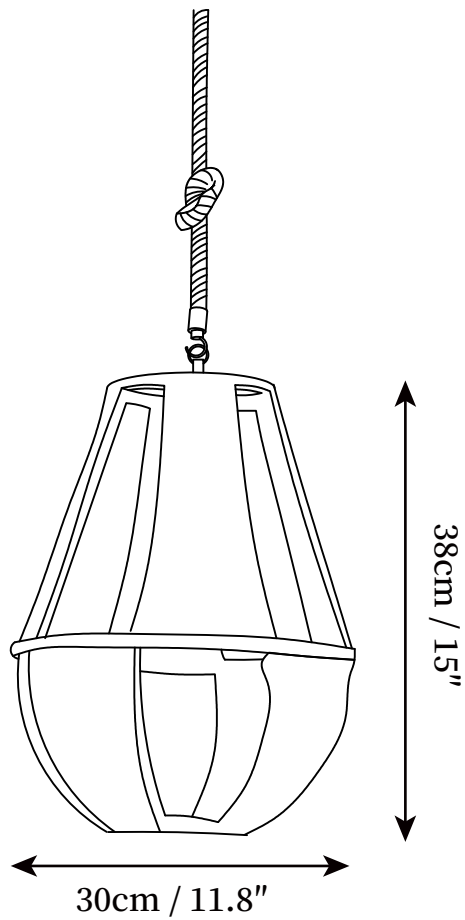

SPECIFICATION SHEET

SPECIFICATION DETAILS

*For custom options, consult factory for details

Fixture Dimensions	D 11.8" x H 15"
Light source	E26 or E27 (bulb not included)
Wattage	MAX 40W incandescent bulb or LED equivalent.
Voltage	AC 110-240V
Mounting	Hardwired.
Dimming	Compatible with dimmable bulbs (bulb not included)
Control method	Compatible with common wall switches (not included)
Finishes	Black & Linen color
Shade Details	Linen color
Material	Hemp rope, Iron
Hanging Length	The standard length of the sling is 59 inches (150 cm), and the length is adjustable.