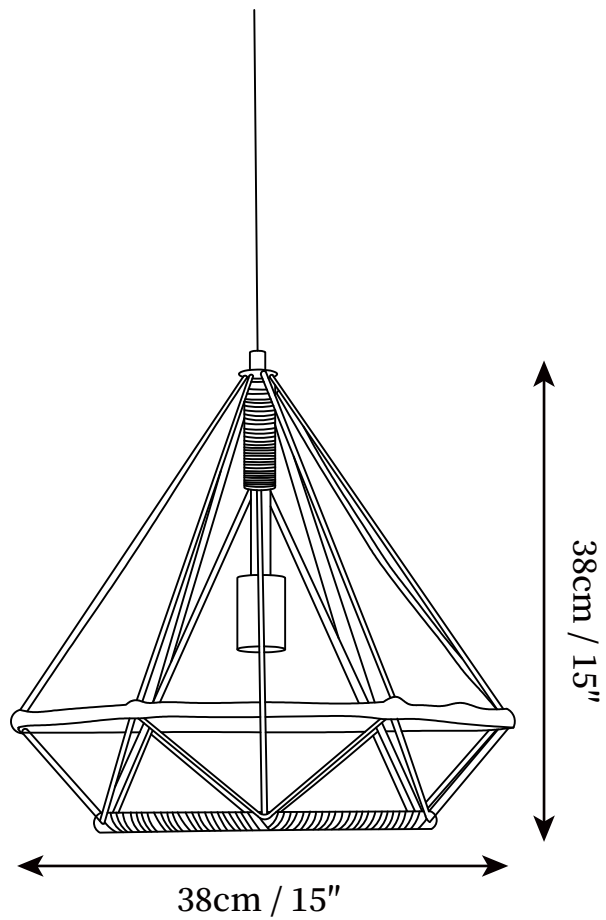

SPECIFICATION SHEET

SPECIFICATION DETAILS

*For custom options, consult factory for details

Fixture Dimensions	D 18.1" x H 9.1"
Light source	E26 or E27 (bulb not included)
Wattage	MAX 40W incandescent bulb or LED equivalent.
Voltage	AC 110-240V
Mounting	Hardwired.
Dimming	Compatible with dimmable bulbs (bulb not included)
Control method	Compatible with common wall switches (not included)
Finishes	Black & Linen color
Shade Details	Linen color
Material	Hemp rope, Iron
Hanging Length	The standard length of the sling is 59 inches (150 cm), and the length is adjustable.

SPECIFICATION SHEET

SPECIFICATION DETAILS

*For custom options, consult factory for details

Fixture Dimensions	D 9.8" x H 9.1"
Light source	E26 or E27 (bulb not included)
Wattage	MAX 40W incandescent bulb or LED equivalent.
Voltage	AC 110-240V
Mounting	Hardwired.
Dimming	Compatible with dimmable bulbs (bulb not included)
Control method	Compatible with common wall switches (not included)
Finishes	Black & Linen color
Shade Details	Linen color
Material	Hemp rope, Iron
Hanging Length	The standard length of the hanging wire is 59 inches (150 cm), and the length is adjustable.

SPECIFICATION SHEET

SPECIFICATION DETAILS

*For custom options, consult factory for details

Fixture Dimensions	D 15" x H 15"
Light source	E26 or E27 (bulb not included)
Wattage	MAX 40W incandescent bulb or LED equivalent.
Voltage	AC 110-240V
Mounting	Hardwired.
Dimming	Compatible with dimmable bulbs (bulb not included)
Control method	Compatible with common wall switches (not included)
Finishes	Black & Linen color
Shade Details	Linen color
Material	Hemp rope, Iron
Hanging Length	The standard length of the hanging wire is 59 inches (150 cm), and the length is adjustable.