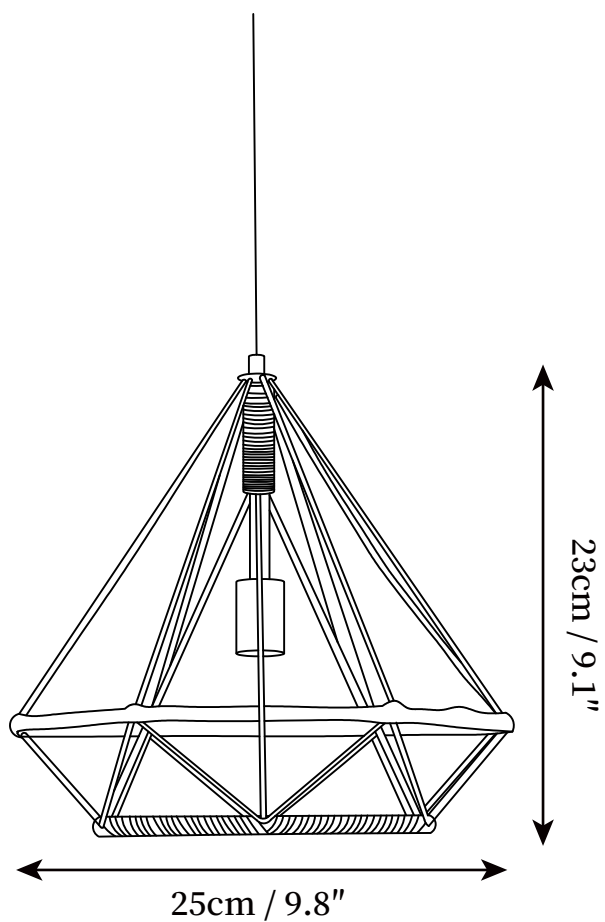

SPECIFICATION SHEET

SPECIFICATION DETAILS

*For custom options, consult factory for details

Fixture Dimensions	D 16.5" x H 10.2"
Light source	E26 or E27 (bulb not included)
Wattage	MAX 40W incandescent bulb or LED equivalent.
Voltage	AC 110-240V
Mounting	Hardwired.
Dimming	Compatible with dimmable bulbs (bulb not included)
Control method	Compatible with common wall switches(not included)
Finishes	Black & Linen color
Shade Details	Linen color
Material	Hemp rope, Iron
Hanging Length	The standard length of the sling is 59 inches (150 cm), and the length is adjustable.

SPECIFICATION SHEET

SPECIFICATION DETAILS

*For custom options, consult factory for details

Fixture Dimensions	D 18.1" x H 9.1"
Light source	E26 or E27 (bulb not included)
Wattage	MAX 40W incandescent bulb or LED equivalent.
Voltage	AC 110-240V
Mounting	Hardwired.
Dimming	Compatible with dimmable bulbs (bulb not included)
Control method	Compatible with common wall switches (not included)
Finishes	Black & Linen color
Shade Details	Linen color
Material	Hemp rope, Iron
Hanging Length	The standard length of the sling is 59 inches (150 cm), and the length is adjustable.

SPECIFICATION SHEET

SPECIFICATION DETAILS

*For custom options, consult factory for details

Fixture Dimensions	D 9.8" x H 9.1"
Light source	E26 or E27 (bulb not included)
Wattage	MAX 40W incandescent bulb or LED equivalent.
Voltage	AC 110-240V
Mounting	Hardwired.
Dimming	Compatible with dimmable bulbs (bulb not included)
Control method	Compatible with common wall switches (not included)
Finishes	Black & Linen color
Shade Details	Linen color
Material	Hemp rope, Iron
Hanging Length	The standard length of the hanging wire is 59 inches (150 cm), and the length is adjustable.