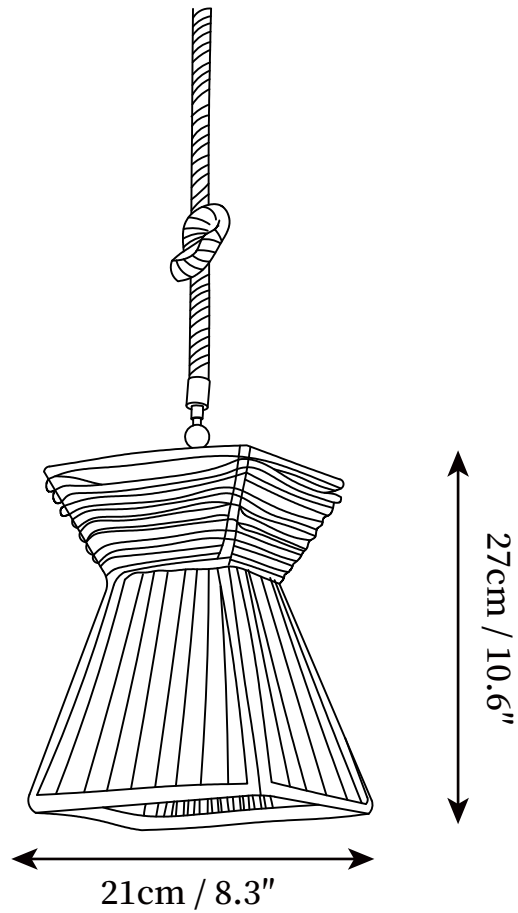

## SPECIFICATION DETAILS

\*For custom options, consult factory for details

<b>Fixture Dimensions</b>	D 11.8" x H 14.2"
<b>Light source</b>	E26 or E27 (bulb not included)
<b>Wattage</b>	MAX 40W incandescent bulb or LED equivalent.
<b>Voltage</b>	AC 110-240V
<b>Mounting</b>	Hardwired.
<b>Dimming</b>	Compatible with dimmable bulbs (bulb not included)
<b>Control method</b>	Compatible with common wall switches (not included)
<b>Finishes</b>	Black & Linen color
<b>Shade Details</b>	Linen color
<b>Material</b>	Hemp rope, Iron
<b>Hanging Length</b>	The standard length of the sling is 59 inches (150 cm), and the length is adjustable.

## SPECIFICATION DETAILS

\*For custom options, consult factory for details

<b>Fixture Dimensions</b>	D 14.2" x H 12.2"
<b>Light source</b>	E26 or E27 (bulb not included)
<b>Wattage</b>	MAX 40W incandescent bulb or LED equivalent.
<b>Voltage</b>	AC 110-240V
<b>Mounting</b>	Hardwired.
<b>Dimming</b>	Compatible with dimmable bulbs (bulb not included)
<b>Control method</b>	Compatible with common wall switches (not included)
<b>Finishes</b>	Black & Linen color
<b>Shade Details</b>	Linen color
<b>Material</b>	Hemp rope, Iron
<b>Hanging Length</b>	The standard length of the sling is 59 inches (150 cm), and the length is adjustable.

## SPECIFICATION DETAILS

\*For custom options, consult factory for details

<b>Fixture Dimensions</b>	D 8.3" x H 10.6"
<b>Light source</b>	E26 or E27 (bulb not included)
<b>Wattage</b>	MAX 40W incandescent bulb or LED equivalent.
<b>Voltage</b>	AC 110-240V
<b>Mounting</b>	Hardwired.
<b>Dimming</b>	Compatible with dimmable bulbs (bulb not included)
<b>Control method</b>	Compatible with common wall switches (not included)
<b>Finishes</b>	Black & Linen color
<b>Shade Details</b>	Linen color
<b>Material</b>	Hemp rope, Iron
<b>Hanging Length</b>	The standard length of the sling is 59 inches (150 cm), and the length is adjustable.