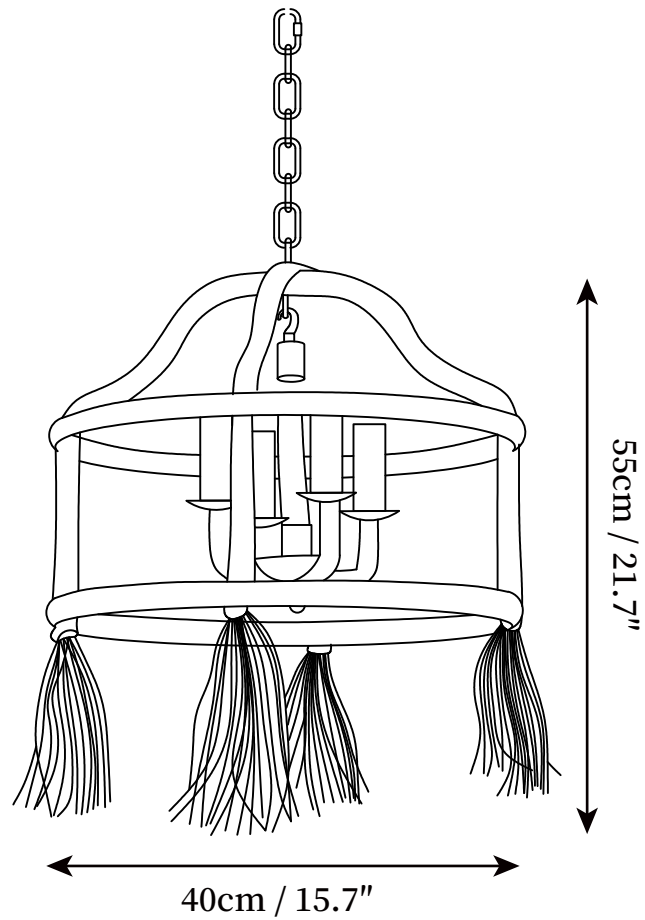

SPECIFICATION SHEET

SPECIFICATION DETAILS

*For custom options, consult factory for details

Fixture Dimensions	D 15.7" x H 21.7"
Light source	E26 or E27 (bulb not included)
Wattage	MAX 40W incandescent bulb or LED equivalent.
Voltage	AC 110-240V
Mounting	Hardwired.
Dimming	Compatible with dimmable bulbs (bulb not included)
Control method	Compatible with common wall switches (not included)
Finishes	Black & Linen color
Shade Details	Linen color
Material	Hemp rope, Iron
Hanging Length	Chain lengths range between 19.7",the length can be specified according to needs