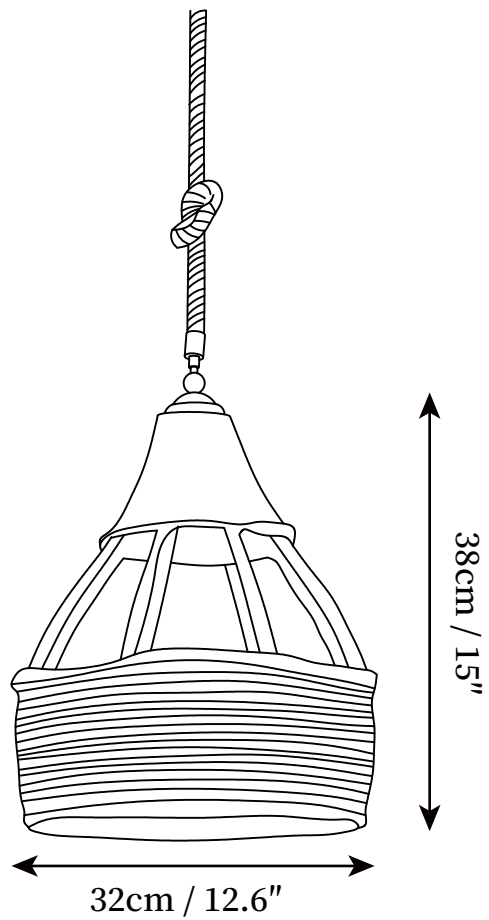

SPECIFICATION SHEET

SPECIFICATION DETAILS

*For custom options, consult factory for details

Fixture Dimensions	D 12.6" x H 15"
Light source	E26 or E27 (bulb not included)
Wattage	MAX 40W incandescent bulb or LED equivalent.
Voltage	AC 110-240V
Mounting	Hardwired.
Dimming	Compatible with dimmable bulbs (bulb not included)
Control method	Compatible with common wall switches (not included)
Finishes	Black & Linen color
Shade Details	Linen color
Material	Hemp rope, Iron
Hanging Length	The standard length of the sling is 59 inches (150 cm), and the length is adjustable.