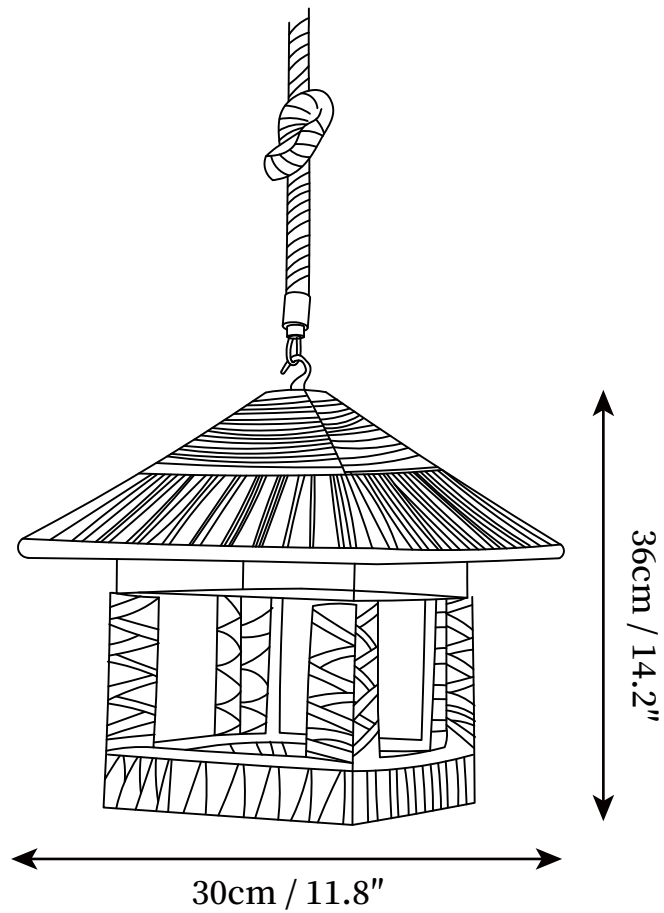

## SPECIFICATION DETAILS

\*For custom options, consult factory for details

<b>Fixture Dimensions</b>	D 11.8" x H 14.2"
<b>Light source</b>	E26 or E27 (bulb not included)
<b>Wattage</b>	MAX 40W incandescent bulb or LED equivalent.
<b>Voltage</b>	AC 110-240V
<b>Mounting</b>	Hardwired.
<b>Dimming</b>	Compatible with dimmable bulbs (bulb not included)
<b>Control method</b>	Compatible with common wall switches (not included)
<b>Finishes</b>	Black & Linen color
<b>Shade Details</b>	Linen color
<b>Material</b>	Hemp rope, Iron
<b>Hanging Length</b>	The standard length of the sling is 59 inches (150 cm), and the length is adjustable.

## SPECIFICATION DETAILS

\*For custom options, consult factory for details

<b>Fixture Dimensions</b>	D 14.2" x H 12.2"
<b>Light source</b>	E26 or E27 (bulb not included)
<b>Wattage</b>	MAX 40W incandescent bulb or LED equivalent.
<b>Voltage</b>	AC 110-240V
<b>Mounting</b>	Hardwired.
<b>Dimming</b>	Compatible with dimmable bulbs (bulb not included)
<b>Control method</b>	Compatible with common wall switches (not included)
<b>Finishes</b>	Black & Linen color
<b>Shade Details</b>	Linen color
<b>Material</b>	Hemp rope, Iron
<b>Hanging Length</b>	The standard length of the sling is 59 inches (150 cm), and the length is adjustable.

## SPECIFICATION DETAILS

\*For custom options, consult factory for details

<b>Fixture Dimensions</b>	D 8.3" x H 10.6"
<b>Light source</b>	E26 or E27 (bulb not included)
<b>Wattage</b>	MAX 40W incandescent bulb or LED equivalent.
<b>Voltage</b>	AC 110-240V
<b>Mounting</b>	Hardwired.
<b>Dimming</b>	Compatible with dimmable bulbs (bulb not included)
<b>Control method</b>	Compatible with common wall switches (not included)
<b>Finishes</b>	Black & Linen color
<b>Shade Details</b>	Linen color
<b>Material</b>	Hemp rope, Iron
<b>Hanging Length</b>	The standard length of the sling is 59 inches (150 cm), and the length is adjustable.