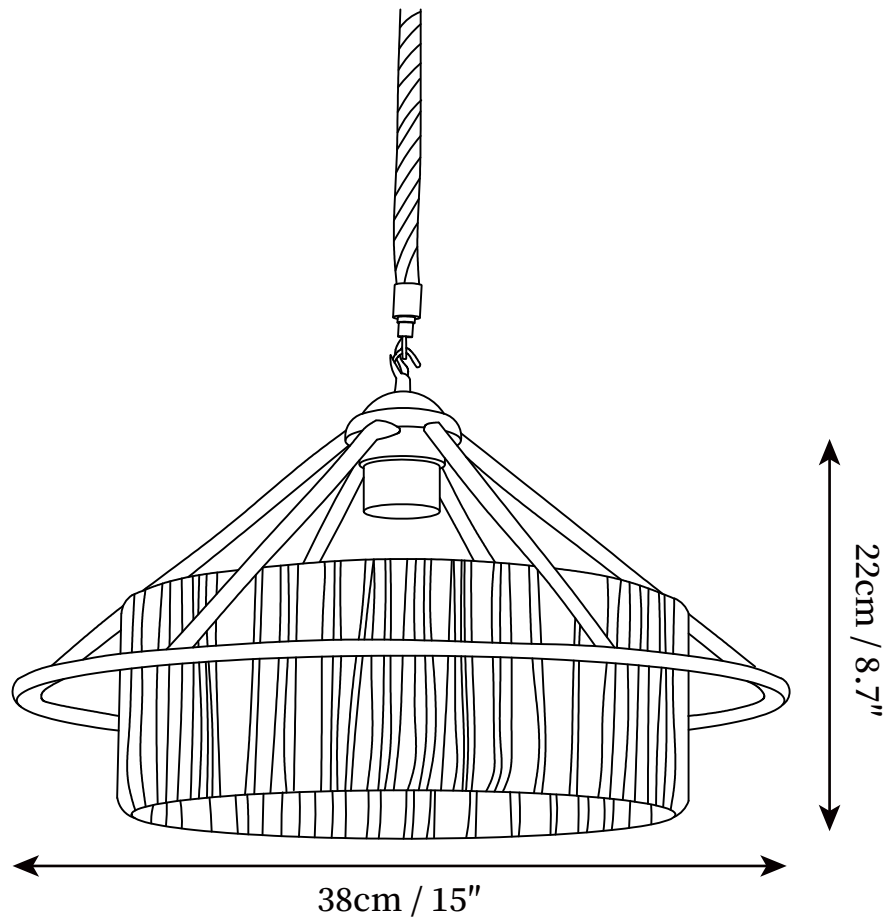

SPECIFICATION SHEET

SPECIFICATION DETAILS

*For custom options, consult factory for details

Fixture Dimensions	D 15" x H 8.7"
Light source	E26 or E27 (bulb not included)
Wattage	MAX 40W incandescent bulb or LED equivalent.
Voltage	AC 110-240V
Mounting	Hardwired.
Dimming	Compatible with dimmable bulbs (bulb not included)
Control method	Compatible with common wall switches (not included)
Finishes	Black & Linen color
Shade Details	Linen color
Material	Hemp rope, Iron
Hanging Length	The standard length of the sling is 59 inches (150 cm), and the length is adjustable.