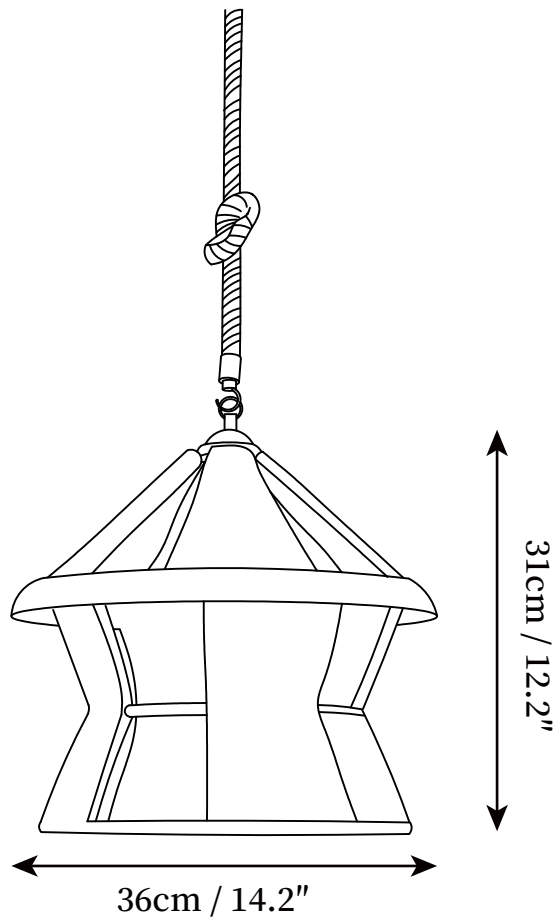

## SPECIFICATION DETAILS

\*For custom options, consult factory for details

<b>Fixture Dimensions</b>	D 11.8" x H 14.2"
<b>Light source</b>	E26 or E27 (bulb not included)
<b>Wattage</b>	MAX 40W incandescent bulb or LED equivalent.
<b>Voltage</b>	AC 110-240V
<b>Mounting</b>	Hardwired.
<b>Dimming</b>	Compatible with dimmable bulbs (bulb not included)
<b>Control method</b>	Compatible with common wall switches (not included)
<b>Finishes</b>	Black & Linen color
<b>Shade Details</b>	Linen color
<b>Material</b>	Hemp rope, Iron
<b>Hanging Length</b>	The standard length of the sling is 59 inches (150 cm), and the length is adjustable.

## SPECIFICATION DETAILS

\*For custom options, consult factory for details

<b>Fixture Dimensions</b>	D 14.2" x H 12.2"
<b>Light source</b>	E26 or E27 (bulb not included)
<b>Wattage</b>	MAX 40W incandescent bulb or LED equivalent.
<b>Voltage</b>	AC 110-240V
<b>Mounting</b>	Hardwired.
<b>Dimming</b>	Compatible with dimmable bulbs (bulb not included)
<b>Control method</b>	Compatible with common wall switches (not included)
<b>Finishes</b>	Black & Linen color
<b>Shade Details</b>	Linen color
<b>Material</b>	Hemp rope, Iron
<b>Hanging Length</b>	The standard length of the sling is 59 inches (150 cm), and the length is adjustable.

## SPECIFICATION DETAILS

\*For custom options, consult factory for details

<b>Fixture Dimensions</b>	D 8.3" x H 10.6"
<b>Light source</b>	E26 or E27 (bulb not included)
<b>Wattage</b>	MAX 40W incandescent bulb or LED equivalent.
<b>Voltage</b>	AC 110-240V
<b>Mounting</b>	Hardwired.
<b>Dimming</b>	Compatible with dimmable bulbs (bulb not included)
<b>Control method</b>	Compatible with common wall switches (not included)
<b>Finishes</b>	Black & Linen color
<b>Shade Details</b>	Linen color
<b>Material</b>	Hemp rope, Iron
<b>Hanging Length</b>	The standard length of the sling is 59 inches (150 cm), and the length is adjustable.