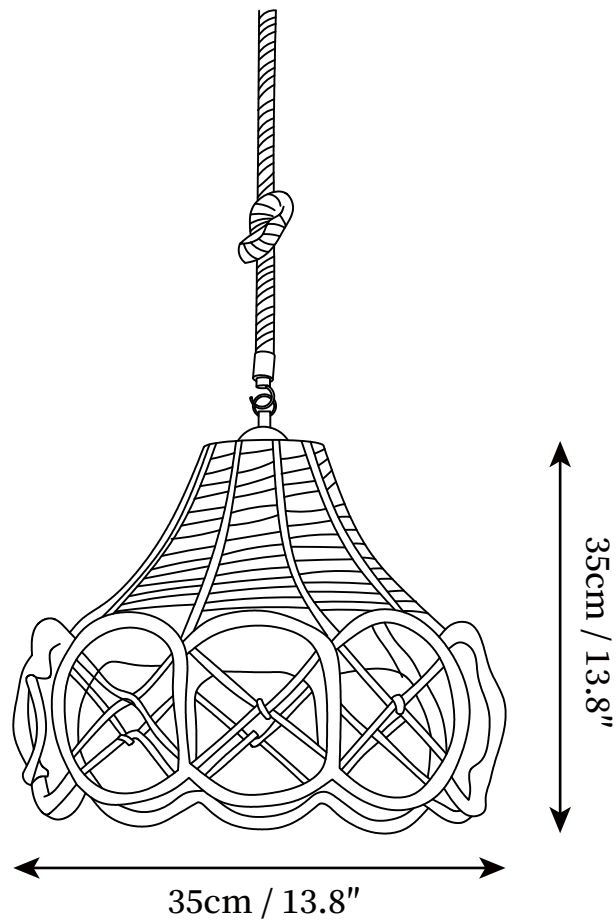

SPECIFICATION SHEET

SPECIFICATION DETAILS

*For custom options, consult factory for details

Fixture Dimensions	D 13.8" x H 13.8"
Light source	E26 or E27 (bulb not included)
Wattage	MAX 40W incandescent bulb or LED equivalent.
Voltage	AC 110-240V
Mounting	Hardwired.
Dimming	Compatible with dimmable bulbs (bulb not included)
Control method	Compatible with common wall switches(not included)
Finishes	Black & Linen color
Shade Details	Linen color
Material	Hemp rope, Iron
Hanging Length	The standard length of the sling is 59 inches (150 cm), and the length is adjustable.