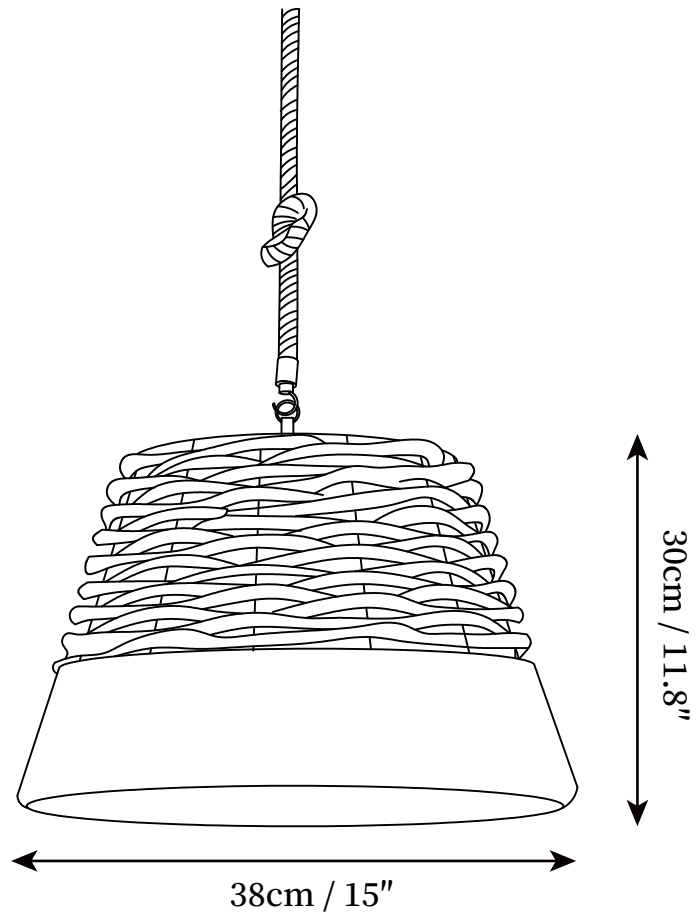

SPECIFICATION SHEET

SPECIFICATION DETAILS

*For custom options, consult factory for details

Fixture Dimensions	D 15" x H 11.8"
Light source	E26 or E27 (bulb not included)
Wattage	MAX 40W incandescent bulb or LED equivalent.
Voltage	AC 110-240V
Mounting	Hardwired.
Dimming	Compatible with dimmable bulbs (bulb not included)
Control method	Compatible with common wall switches (not included)
Finishes	Black & Linen color
Shade Details	Linen color
Material	Hemp rope, Iron
Hanging Length	The standard length of the sling is 59 inches (150 cm), and the length is adjustable.