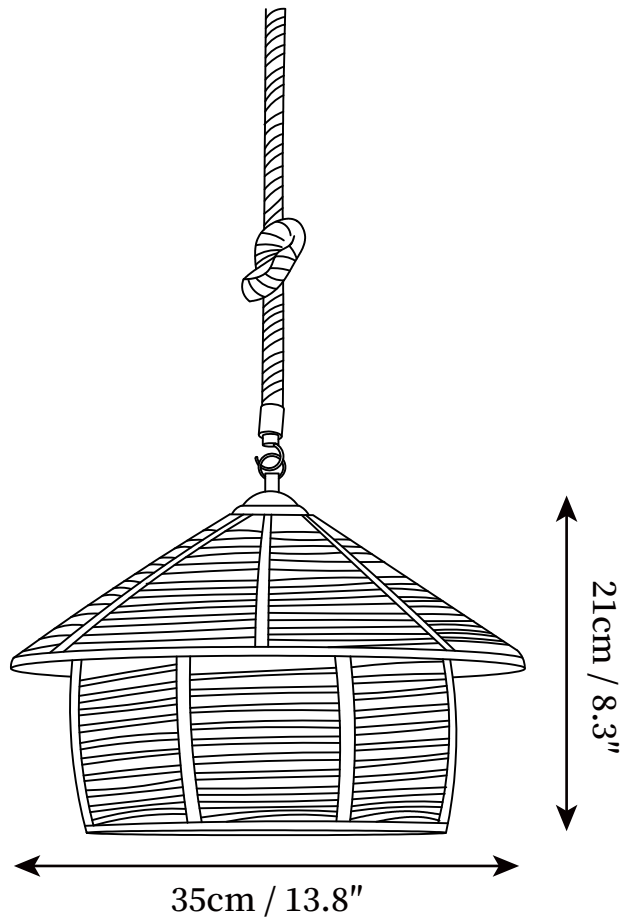

SPECIFICATION SHEET

SPECIFICATION DETAILS

*For custom options, consult factory for details

Fixture Dimensions	D 13.8" x H 8.3"
Light source	E26 or E27 (bulb not included)
Wattage	MAX 40W incandescent bulb or LED equivalent.
Voltage	AC 110-240V
Mounting	Hardwired.
Dimming	Compatible with dimmable bulbs (bulb not included)
Control method	Compatible with common wall switches (not included)
Finishes	Black & Linen color
Shade Details	Linen color
Material	Hemp rope, Iron
Hanging Length	The standard length of the sling is 59 inches (150 cm), and the length is adjustable.