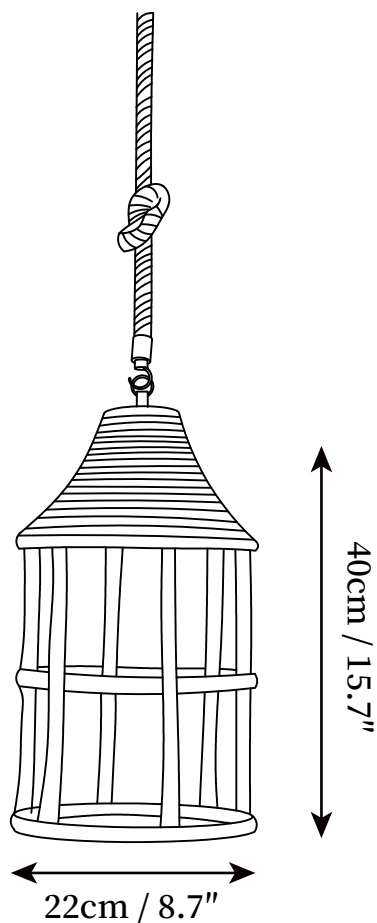

SPECIFICATION SHEET

SPECIFICATION DETAILS

*For custom options, consult factory for details

Fixture Dimensions	D 8.7" x H 15.7"
Light source	E26 or E27 (bulb not included)
Wattage	MAX 40W incandescent bulb or LED equivalent.
Voltage	AC 110-240V
Mounting	Hardwired.
Dimming	Compatible with dimmable bulbs (bulb not included)
Control method	Compatible with common wall switches (not included)
Finishes	Black & Linen color
Shade Details	Linen color
Material	Hemp rope, Iron
Hanging Length	The standard length of the sling is 59 inches (150 cm), and the length is adjustable.