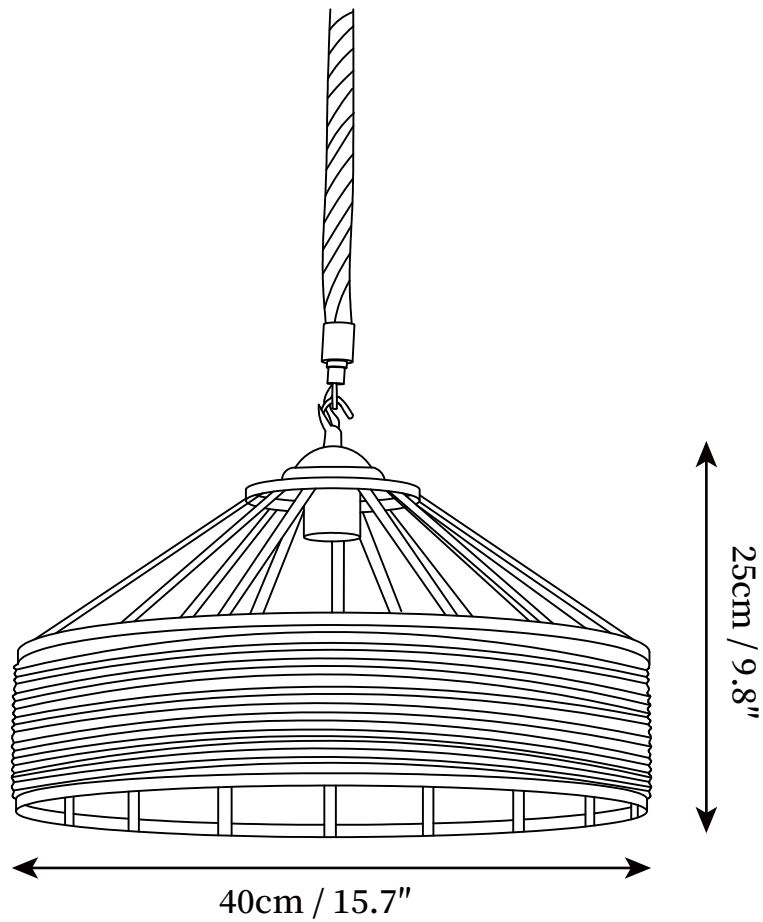

SPECIFICATION SHEET

SPECIFICATION DETAILS

*For custom options, consult factory for details

Fixture Dimensions	D 15.7" x H 9.8"
Light source	E26 or E27 (bulb not included)
Wattage	MAX 40W incandescent bulb or LED equivalent.
Voltage	AC 110-240V
Mounting	Hardwired.
Dimming	Compatible with dimmable bulbs (bulb not included)
Control method	Compatible with common wall switches(not included)
Finishes	Black & Linen color
Shade Details	Linen color
Material	Hemp rope, Iron
Hanging Length	The standard length of the sling is 59 inches (150 cm), and the length is adjustable.