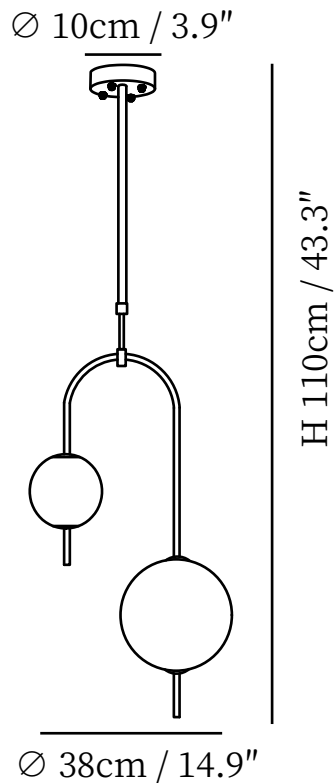

SPECIFICATION SHEET

SPECIFICATION DETAILS

*For custom options, consult factory for details

Fixture Dimensions	D 8.7" x H 47.2"
Light source	Integrated LED
Wattage	~5 W
Voltage	AC 110-240V
Color Temperature	3000K
CRI(Ra)	80CRI
Mounting	Ceiling
Driver Required	Yes
Optional Color Temps	Warm Light (3000K), Neutral Light (4500K), Cool Light (6000K)
LED Rated Life	30000 hours
Dimming	Dimming is not supported
Finishes	Black.
Shade Details	White.
Material	Metal, Rotational molding.
Rod length	19.7"
Wire Type	Black Coaxial Wire

SPECIFICATION SHEET

SPECIFICATION DETAILS

*For custom options, consult factory for details

Fixture Dimensions	D 14.9" x H 43.3"
Light source	Integrated LED
Wattage	~5 W
Voltage	AC 110-240V
Color Temperature	3000K
CRI(Ra)	80CRI
Mounting	Ceiling
Driver Required	Yes
Optional Color Temps	Warm Light (3000K), Neutral Light (4500K), Cool Light (6000K)
LED Rated Life	30000 hours
Dimming	Dimming is not supported
Finishes	Black.
Shade Details	White.
Material	Metal, Rotational molding.
Rod length	19.7"
Wire Type	Black Coaxial Wire