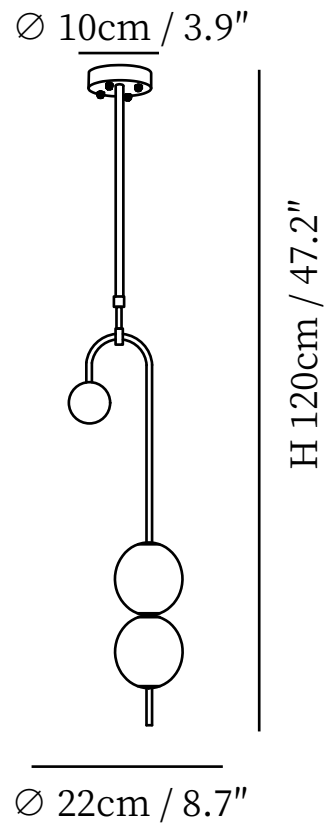

SPECIFICATION SHEET

SPECIFICATION DETAILS

*For custom options, consult factory for details

Fixture Dimensions	D 8.7" x H 47.2"
Light source	Integrated LED
Wattage	~5 W
Voltage	AC 110-240V
Color Temperature	3000K
CRI(Ra)	80CRI
Mounting	Ceiling
Driver Required	Yes
Optional Color Temps	Warm Light (3000K), Neutral Light (4500K), Cool Light (6000K)
LED Rated Life	30000 hours
Dimming	Dimming is not supported
Finishes	Black.
Shade Details	White.
Material	Metal, Rotational molding.
Rod length	19.7"
Wire Type	Black Coaxial Wire

SPECIFICATION SHEET

SPECIFICATION DETAILS

*For custom options, consult factory for details

Fixture Dimensions	D 14.9" x H 43.3"
Light source	Integrated LED
Wattage	~5 W
Voltage	AC 110-240V
Color Temperature	3000K
CRI(Ra)	80CRI
Mounting	Ceiling
Driver Required	Yes
Optional Color Temps	Warm Light (3000K), Neutral Light (4500K), Cool Light (6000K)
LED Rated Life	30000 hours
Dimming	Dimming is not supported
Finishes	Black.
Shade Details	White.
Material	Metal, Rotational molding.
Rod length	19.7"
Wire Type	Black Coaxial Wire