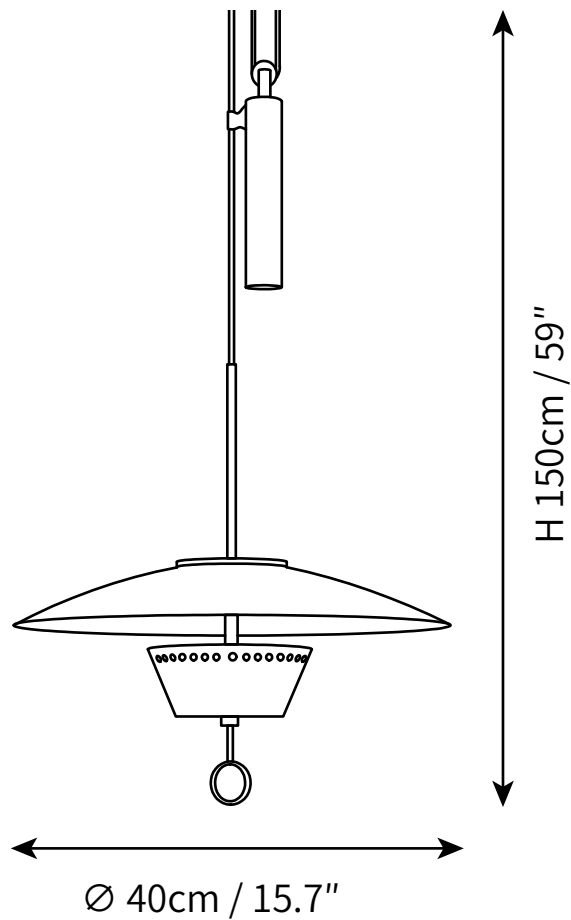

SPECIFICATION SHEET

SPECIFICATION DETAILS

*For custom options, consult factory for details

Fixture Dimensions	Ø 15.7" x H 59"
Light source	Integrated LED
Wattage	~5 W
Voltage	AC 110-240V
Color Temperature	3000K
CRI(Ra)	80CRI
Mounting	Ceiling
Driver Required	Yes
Optional Color Temps	Warm Light (3000K), Neutral Light (4500K), Cool Light (6000K)
LED Rated Life	30000 hours
Dimming	Dimming is not supported
Finishes	Black, Gold.
Shade Details	White.
Material	Metal, Acrylic.
Wire Length	59"
Wire Type	Black Coaxial Wire