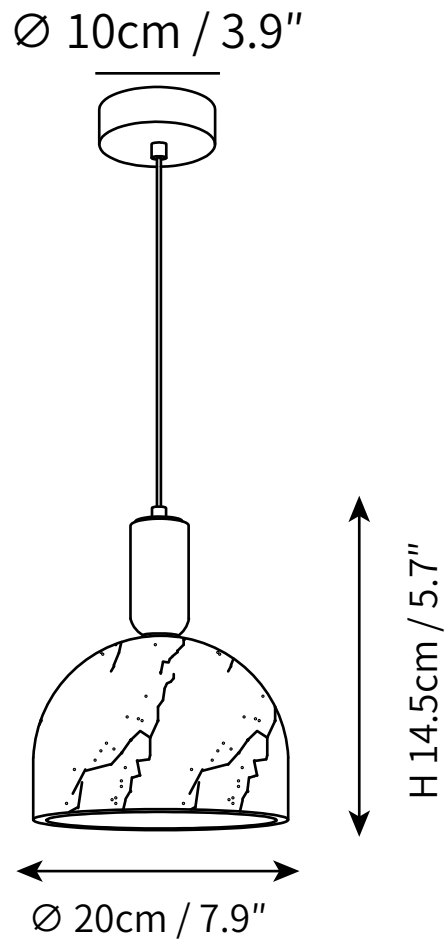

## SPECIFICATION DETAILS

\*For custom options, consult factory for details

<b>Fixture Dimensions</b>	$\text{Ø } 7.9'' \times \text{H } 5.7''$
<b>Light source</b>	E26 or E27
<b>Wattage</b>	Max 40W
<b>Voltage</b>	AC 110-240V
<b>Color Temperature</b>	Based on the purchase of light bulbs
<b>CRI(Ra)</b>	80CRI
<b>Mounting</b>	Ceiling
<b>Driver Required</b>	NO
<b>Optional Color Temps</b>	Buy bulbs as needed
<b>LED Rated Life</b>	Based on bulb life (we do not supply bulbs)
<b>Dimming</b>	Dimming is not supported
<b>Finishes</b>	Brass, White
<b>Shade Finish</b>	White
<b>Material</b>	Brass, Alabaster, Marble.
<b>Wire Length</b>	59"
<b>Wire Type</b>	Black Coaxial Wire