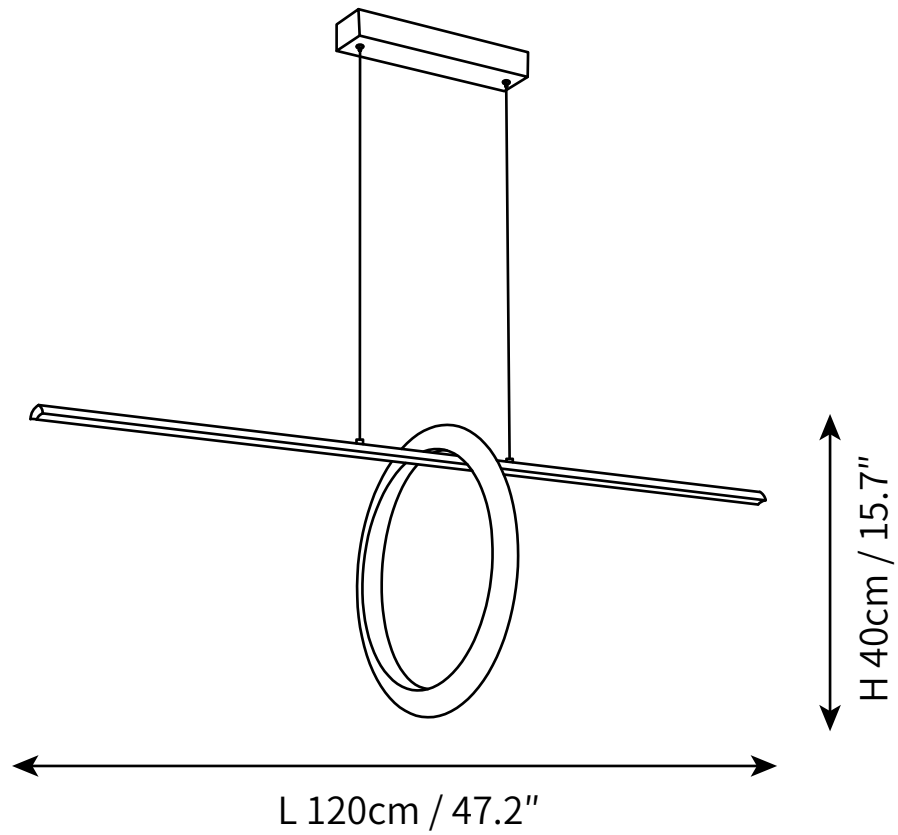

SPECIFICATION SHEET

SPECIFICATION DETAILS

*For custom options, consult factory for details

Fixture Dimensions	L 47.2" x H 15.7"
Light source	Integrated LED
Wattage	~5 W
Voltage	AC 110-240V
Color Temperature	3000K
CRI(Ra)	80CRI
Mounting	Ceiling
Driver Required	Yes
Optional Color Temps	Warm Light (3000K), Neutral Light (4500K), Cool Light (6000K)
LED Rated Life	30000 hours
Dimming	Dimming is not supported
Finishes	Black.
Shade Details	White.
Material	Metal, Silica gel.
Wire Length	59"
Wire Type	Black Coaxial Wire