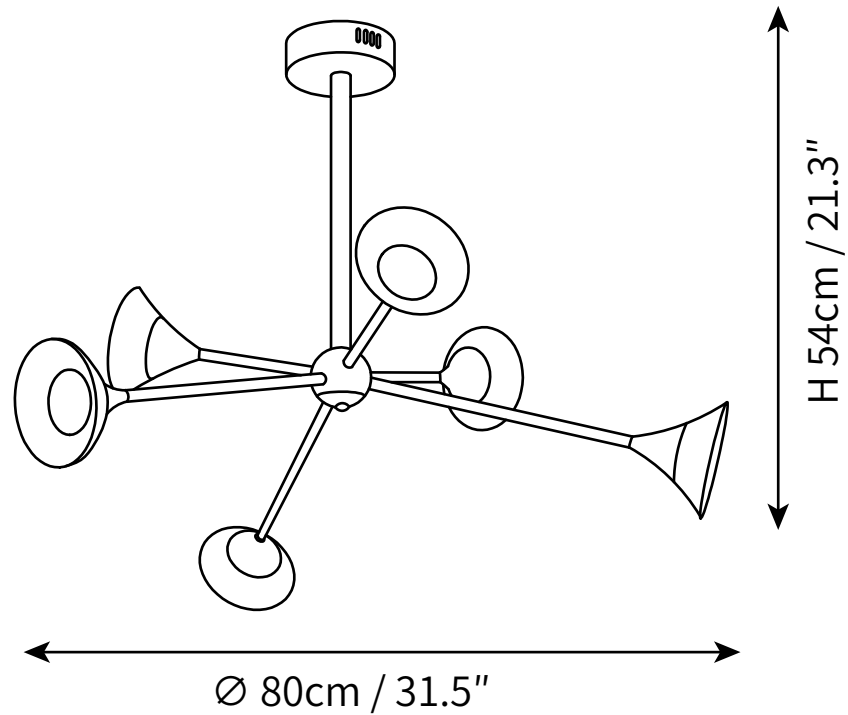

## SPECIFICATION DETAILS

\*For custom options, consult factory for details

|                             |   |
|-----------------------------|---|
| <b>Fixture Dimensions</b>   | Ø 31.5" x H 21.3"   |
| <b>Light source</b>         | Integrated LED  |
| <b>Wattage</b>              | ~5 W  |
| <b>Voltage</b>              | AC 110-240V   |
| <b>Color Temperature</b>    | 3000K   |
| <b>CRI(Ra)</b>              | 80CRI   |
| <b>Mounting</b>             | Ceiling   |
| <b>Driver Required</b>      | Yes   |
| <b>Optional Color Temps</b> | Warm Light (3000K), Neutral Light (4500K), Cool Light (6000K) |
| <b>LED Rated Life</b>       | 30000 hours   |
| <b>Dimming</b>              | Dimming is not supported                                      |
| <b>Finishes</b>             | Black, Gold.  |
| <b>Shade Details</b>        | Transparent.  |
| <b>Material</b>             | Brass, Acrylic.   |
| <b>Rod Length</b>           | Rod lengths range between 50cm –100cm                         |
| <b>Rod Type</b>             | Black / Rod   |