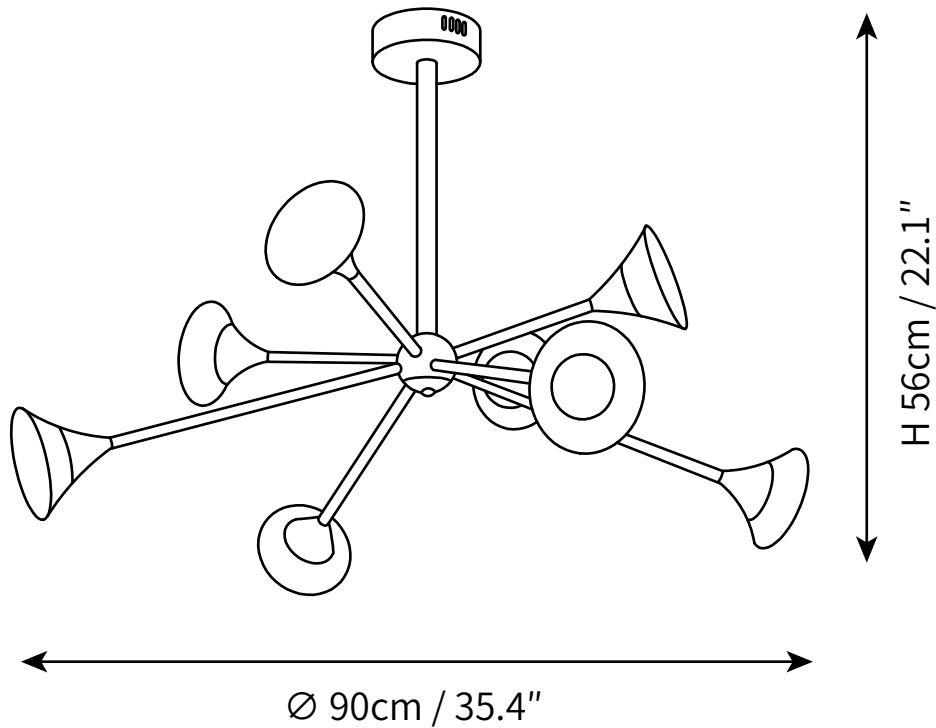

SPECIFICATION SHEET

SPECIFICATION DETAILS

*For custom options, consult factory for details

Fixture Dimensions	Ø 35.4" x H 22.1"
Light source	Integrated LED
Wattage	~5 W
Voltage	AC 110-240V
Color Temperature	3000K
CRI(Ra)	80CRI
Mounting	Ceiling
Driver Required	Yes
Optional Color Temps	Warm Light (3000K), Neutral Light (4500K), Cool Light (6000K)
LED Rated Life	30000 hours
Dimming	Dimming is not supported
Finishes	Black, Gold
Shade Details	Transparent.
Material	Brass, Acrylic.
Rod Length	Rod lengths range between 50cm –100cm
Rod Type	Black / Rod