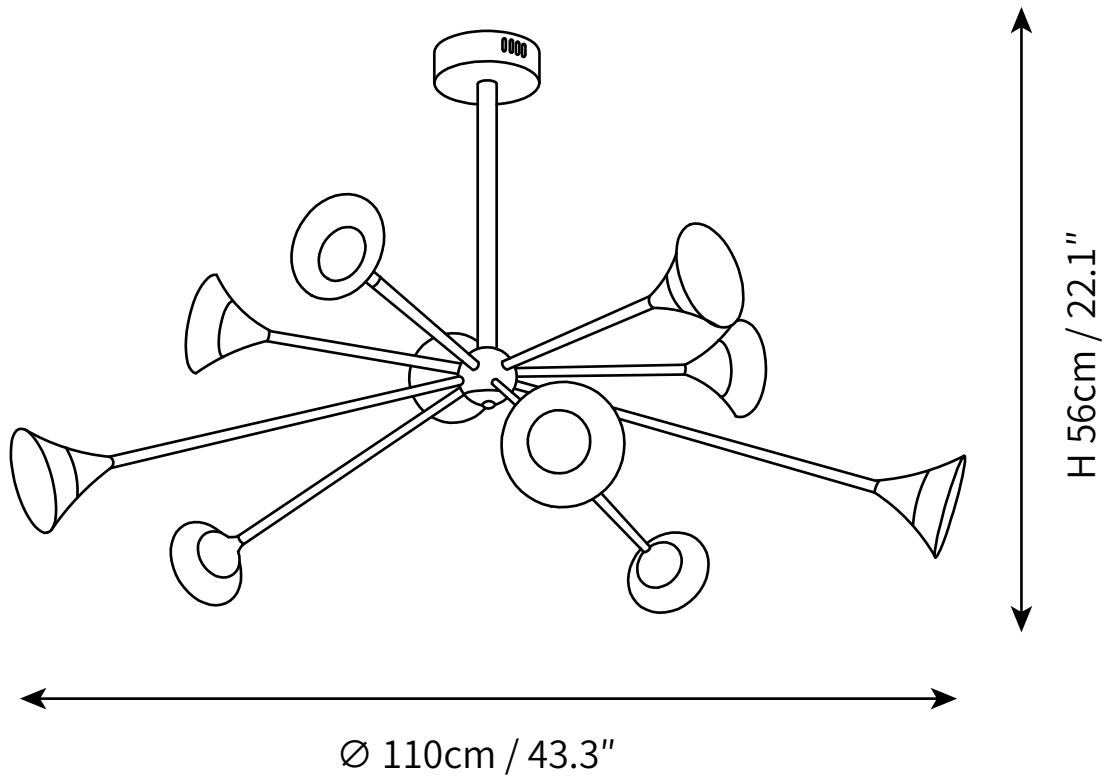

SPECIFICATION SHEET

SPECIFICATION DETAILS

*For custom options, consult factory for details

Fixture Dimensions	Ø43.3" x H 22.1"
Light source	Integrated LED
Wattage	~5 W
Voltage	AC 110-240V
Color Temperature	3000K
CRI(Ra)	80CRI
Mounting	Ceiling
Driver Required	Yes
Optional Color Temps	Warm Light (3000K), Neutral Light (4500K), Cool Light (6000K)
LED Rated Life	30000 hours
Dimming	Dimming is not supported
Finishes	Black, Gold
Shade Details	Transparent.
Material	Brass, Acrylic.
Rod Length	Rod lengths range between 50cm –100cm
Rod Type	Black / Rod