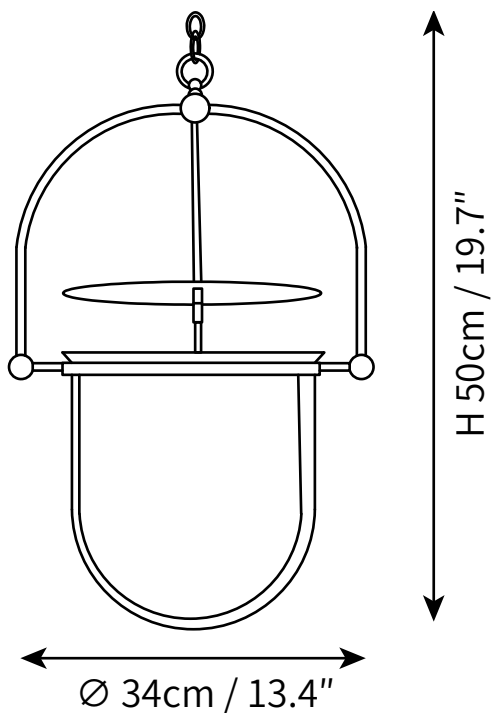

SPECIFICATION SHEET

SPECIFICATION DETAILS

*For custom options, consult factory for details

Fixture Dimensions	D 13.4" x H 19.7"
Light source	E26 or E27 (bulb not included)
Wattage	MAX 40W incandescent bulb or LED equivalent.
Voltage	AC 110-240V
Mounting	Hardwired.
Dimming	Compatible with dimmable bulbs (bulb not included)
Control method	Compatible with common wall switches (not included)
Finishes	Gold.
Shade Finish	Amber
Material	Metal, Glass
Hanging Length	Chain lengths range between 19.7", the length can be specified according to needs