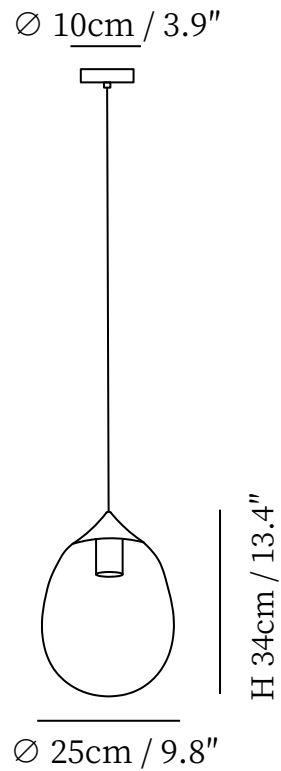

SPECIFICATION SHEET

SPECIFICATION DETAILS

*For custom options, consult factory for details

Fixture Dimensions	D 6.3" x H 8.7"
Light source	GU10
Wattage	10W
Voltage	AC 110-240V
Color Temperature	Based on the purchase of light bulbs
CRI(Ra)	80CRI
Mounting	Ceiling
Driver Required	NO
Optional Color Temps	Buy bulbs as needed
LED Rated Life	Based on bulb life (we do not supply bulbs)
Dimming	Dimming is not supported
Finishes	Gold.White, Gold.
Glass Details	White, Transparent.
Material	Metal, Glass.
Wire Length	59"
Wire Type	Black Coaxial Wire

SPECIFICATION SHEET

SPECIFICATION DETAILS

*For custom options, consult factory for details

Fixture Dimensions	D 9.8" x H 13.4"
Light source	GU10
Wattage	10W
Voltage	AC 110-240V
Color Temperature	Based on the purchase of light bulbs
CRI(Ra)	80CRI
Mounting	Ceiling
Driver Required	NO
Optional Color Temps	Buy bulbs as needed
LED Rated Life	Based on bulb life (we do not supply bulbs)
Dimming	Dimming is not supported
Finishes	Gold.White, Gold.
Glass Details	White, Transparent.
Material	Metal, Glass.
Wire Length	59"
Wire Type	Black Coaxial Wire