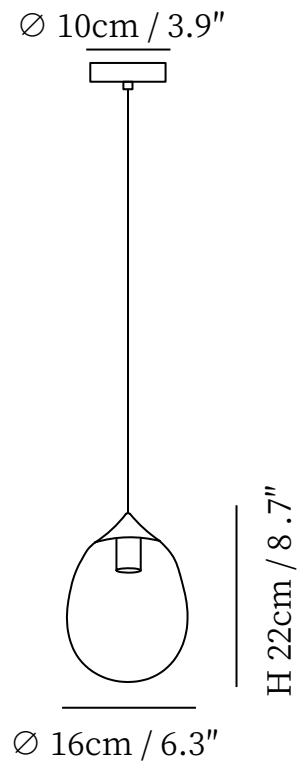

SPECIFICATION SHEET

SPECIFICATION DETAILS

*For custom options, consult factory for details

Fixture Dimensions	D 6.3" x H 8.7"
Light source	GU10
Wattage	10W
Voltage	AC 110-240V
Color Temperature	Based on the purchase of light bulbs
CRI(Ra)	80CRI
Mounting	Ceiling
Driver Required	NO
Optional Color Temps	Buy bulbs as needed
LED Rated Life	Based on bulb life (we do not supply bulbs)
Dimming	Dimming is not supported
Finishes	Gold.White, Gold.
Glass Details	White, Transparent.
Material	Metal, Glass.
Wire Length	59"
Wire Type	Black Coaxial Wire

SPECIFICATION SHEET

SPECIFICATION DETAILS

*For custom options, consult factory for details

Fixture Dimensions	D 9.8" x H 13.4"
Light source	GU10
Wattage	10W
Voltage	AC 110-240V
Color Temperature	Based on the purchase of light bulbs
CRI(Ra)	80CRI
Mounting	Ceiling
Driver Required	NO
Optional Color Temps	Buy bulbs as needed
LED Rated Life	Based on bulb life (we do not supply bulbs)
Dimming	Dimming is not supported
Finishes	Gold.White, Gold.
Glass Details	White, Transparent.
Material	Metal, Glass.
Wire Length	59"
Wire Type	Black Coaxial Wire