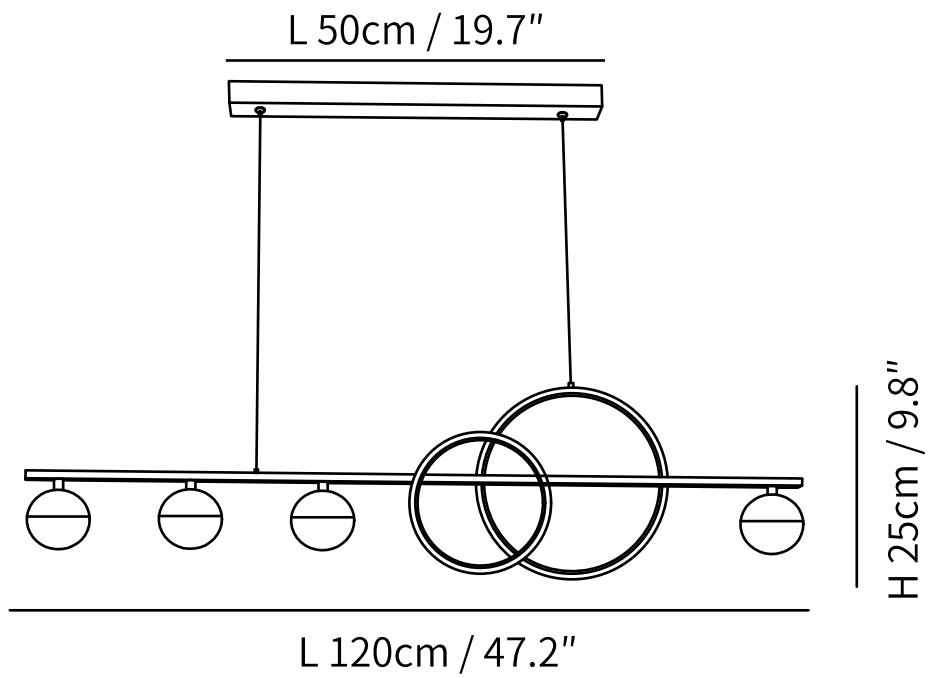

SPECIFICATION SHEET

SPECIFICATION DETAILS

*For custom options, consult factory for details

Fixture Dimensions	L 47.2" x H 9.8"
Light source	Integrated LED
Wattage	~5 W
Voltage	AC 110-240V
Color Temperature	3000K
CRI(Ra)	80CRI
Mounting	Ceiling
Driver Required	Yes
Optional Color Temps	Warm Light (3000K), Neutral Light (4500K), Cool Light (6000K)
LED Rated Life	30000 hours
Dimming	Dimming is not supported
Finishes	Gold.
Shade Details	White.
Material	Metal, Acrylic.
Wire Length	59"
Rod Type	Black Coaxial Wire.