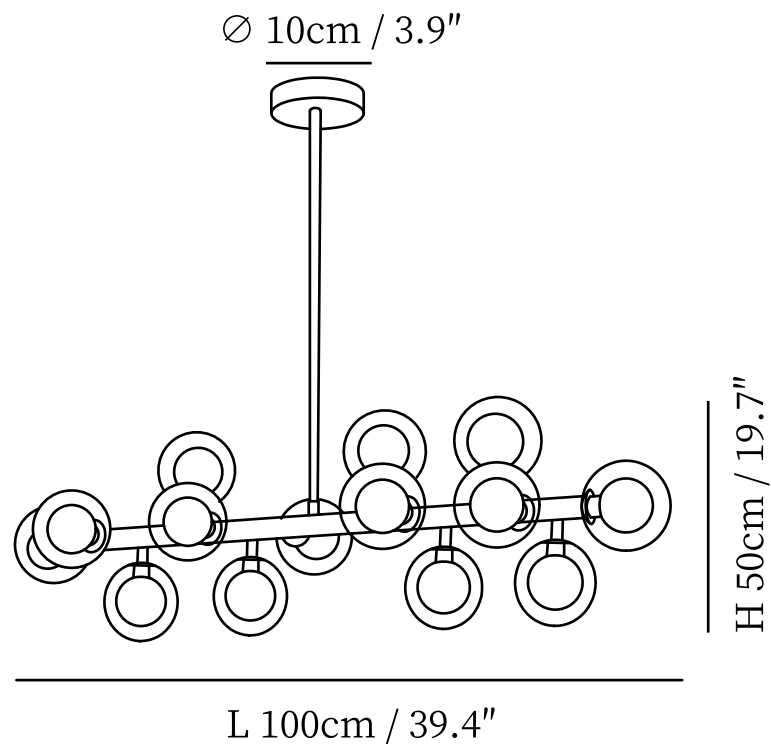

SPECIFICATION SHEET

SPECIFICATION DETAILS

*For custom options, consult factory for details

Fixture Dimensions	D 39.4" x H 19.7"
Light source	G4
Wattage	~3W
Voltage	AC 110-240V
Color Temperature	Based on the purchase of light bulbs
CRI(Ra)	80CRI
Mounting	Ceiling
Driver Required	NO
Optional Color Temps	Buy bulbs as needed
LED Rated Life	Based on bulb life (we do not supply bulbs)
Dimming	Dimming is not supported
Finishes	Black.
Glass Details	Transparent.
Material	Metal, Glass.
Rod Length	Rod lengths range between 50cm - 100cm
Rod Type	Black / Rod