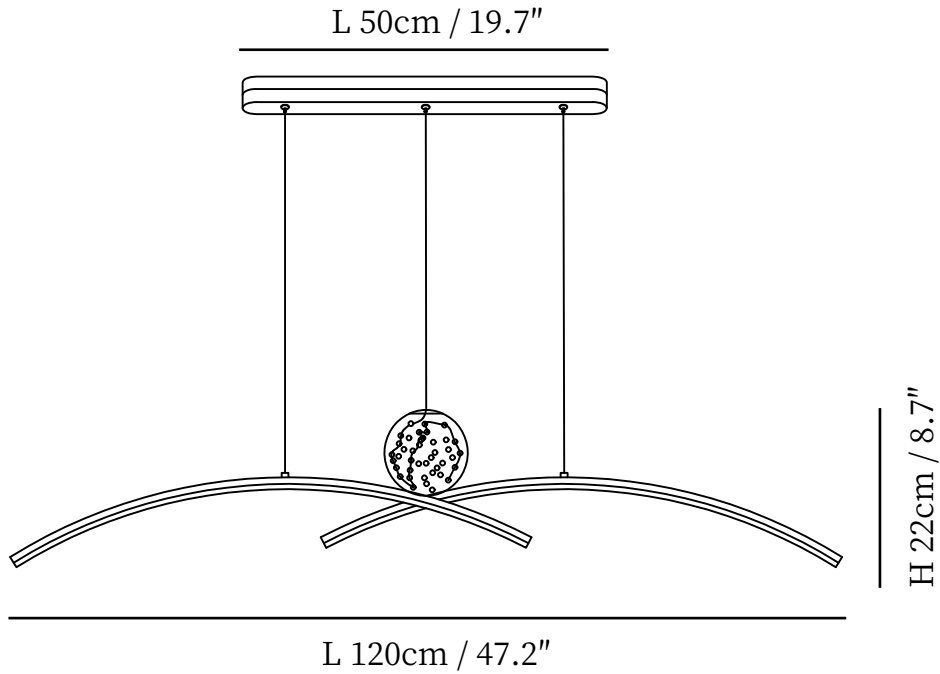

SPECIFICATION SHEET

SPECIFICATION DETAILS

*For custom options, consult factory for details

Fixture Dimensions	D 47.2" x H 8.7"
Light source	Integrated LED
Wattage	~5 W
Voltage	AC 110-240V
Color Temperature	3000K
CRI(Ra)	80CRI
Mounting	Ceiling
Driver Required	Yes
Optional Color Temps	Warm Light (3000K), Neutral Light (4500K), Cool Light (6000K)
LED Rated Life	30000 hours
Dimming	Dimming is not supported
Finishes	Gold.
Shade Details	Transparent.
Material	Aluminum, Acrylic, Glass.
Wire Length	59"
Wire Type	Black Coaxial Wire