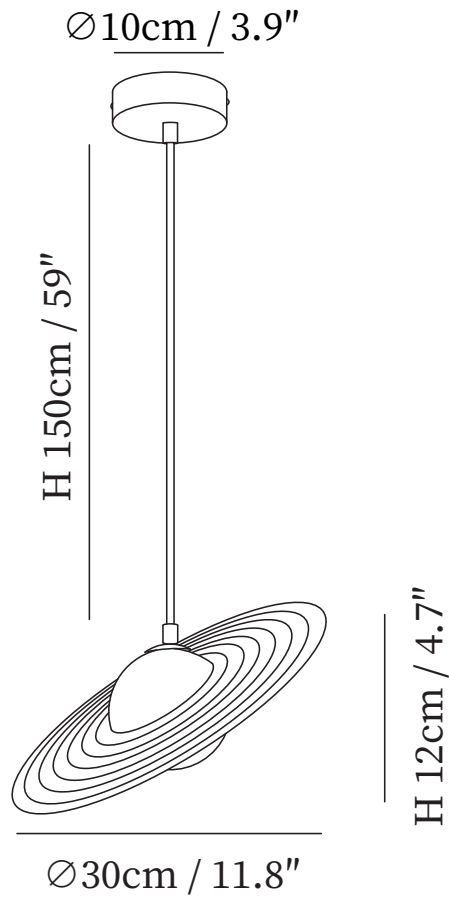

SPECIFICATION SHEET

SPECIFICATION DETAILS

*For custom options, consult factory for details

Fixture Dimensions	D 11.8" x H 4.7"
Light source	G9
Wattage	~5 W
Voltage	AC 110-240V
Color Temperature	Based on the purchase of light bulbs
CRI(Ra)	80CRI
Mounting	Ceiling
Driver Required	NO
Optional Color Temps	Buy bulbs as needed
LED Rated Life	Based on bulb life (we do not supply bulbs)
Dimming	Dimming is not supported
Finishes	White, Black.
Shade Details	White, Black.
Material	Metal, PE Rotomoulding.
Wire Length	59"
Wire Type	Black Coaxial Wire

SPECIFICATION SHEET

SPECIFICATION DETAILS

*For custom options, consult factory for details

Fixture Dimensions	D 17.7" x H 4.7"
Light source	G9
Wattage	~5 W
Voltage	AC 110-240V
Color Temperature	Based on the purchase of light bulbs
CRI(Ra)	80CRI
Mounting	Ceiling
Driver Required	NO
Optional Color Temps	Buy bulbs as needed
LED Rated Life	Based on bulb life (we do not supply bulbs)
Dimming	Dimming is not supported
Finishes	White, Black.
Shade Details	White, Black.
Material	Metal, PE Rotomoulding.
Wire Length	59"
Wire Type	Black Coaxial Wire