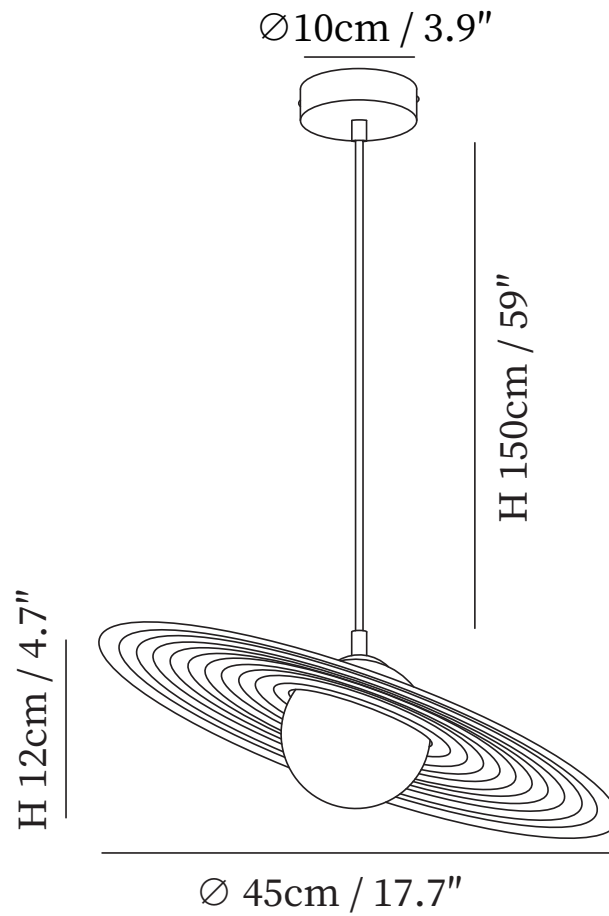

SPECIFICATION SHEET

SPECIFICATION DETAILS

*For custom options, consult factory for details

Fixture Dimensions	D 11.8" x H 4.7"
Light source	G9
Wattage	~5 W
Voltage	AC 110-240V
Color Temperature	Based on the purchase of light bulbs
CRI(Ra)	80CRI
Mounting	Ceiling
Driver Required	NO
Optional Color Temps	Buy bulbs as needed
LED Rated Life	Based on bulb life (we do not supply bulbs)
Dimming	Dimming is not supported
Finishes	White, Black.
Shade Details	White, Black.
Material	Metal, PE Rotomoulding.
Wire Length	59"
Wire Type	Black Coaxial Wire

SPECIFICATION SHEET

SPECIFICATION DETAILS

*For custom options, consult factory for details

Fixture Dimensions	D 17.7" x H 4.7"
Light source	G9
Wattage	~5 W
Voltage	AC 110-240V
Color Temperature	Based on the purchase of light bulbs
CRI(Ra)	80CRI
Mounting	Ceiling
Driver Required	NO
Optional Color Temps	Buy bulbs as needed
LED Rated Life	Based on bulb life (we do not supply bulbs)
Dimming	Dimming is not supported
Finishes	White, Black.
Shade Details	White, Black.
Material	Metal, PE Rotomoulding.
Wire Length	59"
Wire Type	Black Coaxial Wire