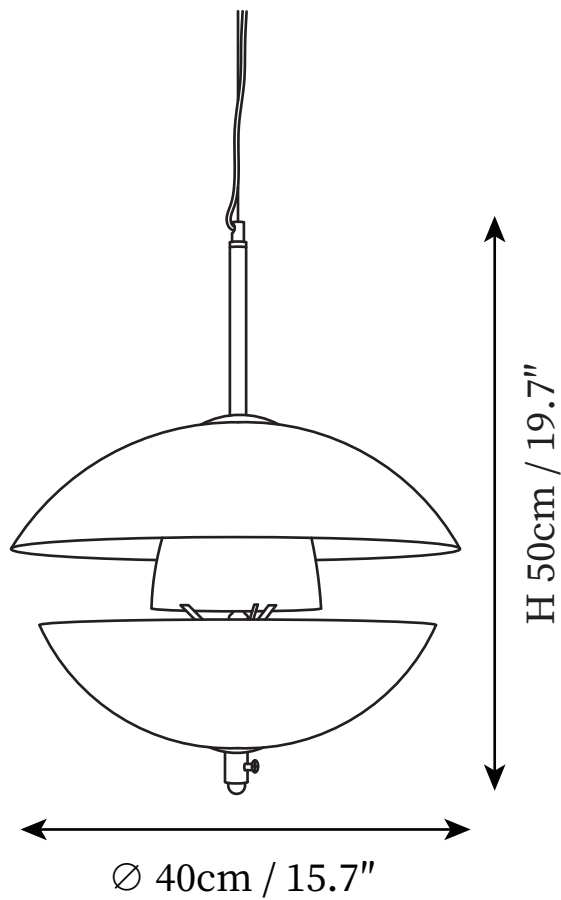

## SPECIFICATION DETAILS

\*For custom options, consult factory for details

<b>Fixture Dimensions</b>	D 15.7" x H 19.7"
<b>Light source</b>	E26 or E27
<b>Wattage</b>	~40 W
<b>Voltage</b>	AC 110-240V
<b>Color Temperature</b>	Based on the purchase of light bulbs
<b>CRI(Ra)</b>	80CRI
<b>Mounting</b>	Ceiling
<b>Driver Required</b>	NO
<b>Optional Color Temps</b>	Buy bulbs as needed
<b>LED Rated Life</b>	Based on bulb life (we do not supply bulbs)
<b>Dimming</b>	Dimming is not supported
<b>Finishes</b>	Gold.
<b>Shade Details</b>	White.
<b>Material</b>	Metal, Glass.
<b>Wire Length</b>	59"
<b>Wire Type</b>	Black Coaxial Wire