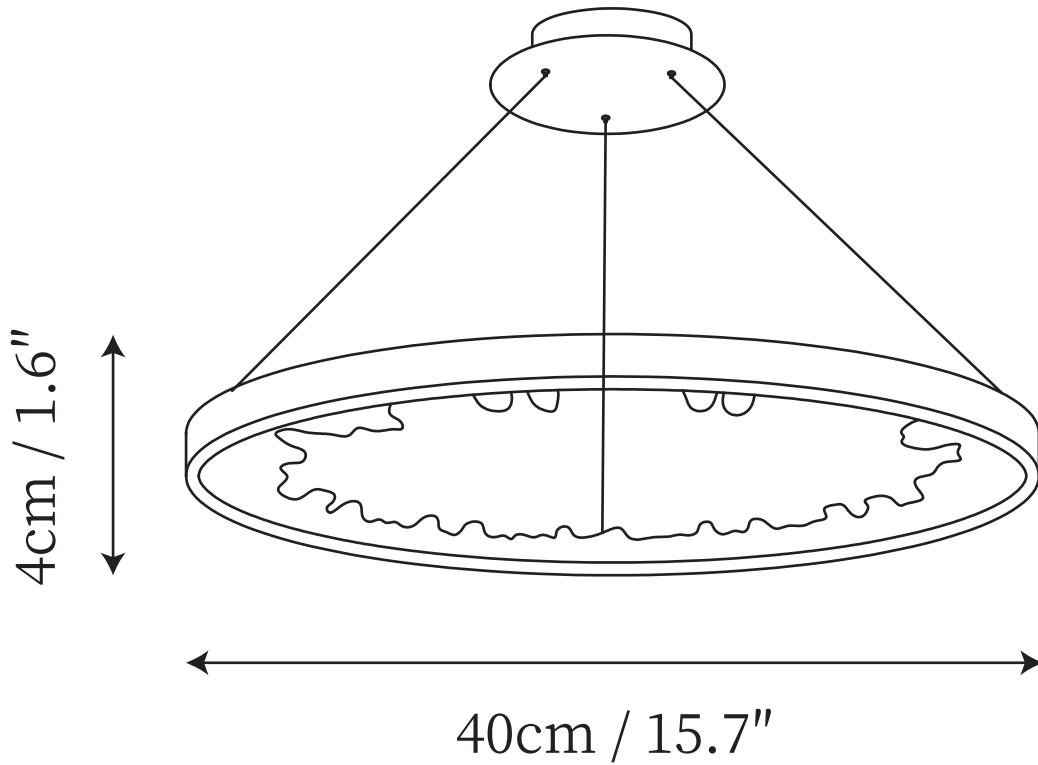

SPECIFICATION SHEET

SPECIFICATION DETAILS

*For custom options, consult factory for details

Fixture Dimensions	D 15.7" x H 1.6"
Light source	Integrated LED
Wattage	~10 W
Voltage	AC 110-240V
Color Temperature	3000k
CRI(Ra)	80CRI
Mounting	Ceiling
Driver Required	Yes
Optional Color Temps	Warm Light (3000K), Neutral Light (4000K), Cool Light (6000K)
LED Rated Life	30000 hours
Dimming	Dimming is not supported
Finishes	Goldt
Shade Details	Clear
Material	Metal, Crystal
Wrie Length	59"
Wrie Type	White Coaxial Wire

SPECIFICATION SHEET

SPECIFICATION DETAILS

*For custom options, consult factory for details

Fixture Dimensions	D 23.6" x H 1.6"
Light source	Integrated LED
Wattage	~15 W
Voltage	AC 110-240V
Color Temperature	3000k
CRI(Ra)	80CRI
Mounting	Ceiling
Driver Required	Yes
Optional Color Temps	Warm Light (3000K), Neutral Light (4000K), Cool Light (6000K)
LED Rated Life	30000 hours
Dimming	Dimming is not supported
Finishes	Goldt
Shade Details	Clear
Material	Metal, Crystal
Wrie Length	59"
Wrie Type	White Coaxial Wire

SPECIFICATION SHEET

SPECIFICATION DETAILS

*For custom options, consult factory for details

Fixture Dimensions	D 31.5" x H 1.6"
Light source	Integrated LED
Wattage	~20 W
Voltage	AC 110-240V
Color Temperature	3000k
CRI(Ra)	80CRI
Mounting	Ceiling
Driver Required	Yes
Optional Color Temps	Warm Light (3000K), Neutral Light (4000K), Cool Light (6000K)
LED Rated Life	30000 hours
Dimming	Dimming is not supported
Finishes	Goldt
Shade Details	Clear
Material	Metal, Crystal
Wrie Length	59"
Wrie Type	White Coaxial Wire