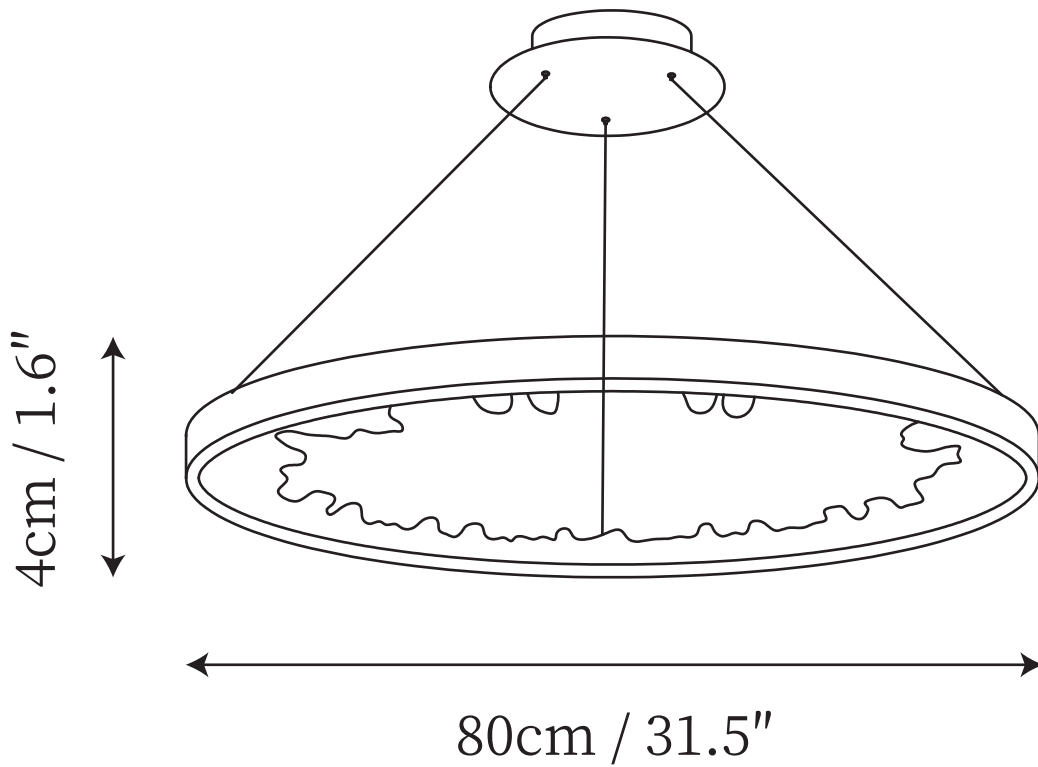

SPECIFICATION SHEET

SPECIFICATION DETAILS

*For custom options, consult factory for details

Fixture Dimensions	D 15.7" x H 1.6"
Light source	Integrated LED
Wattage	~10 W
Voltage	AC 110-240V
Color Temperature	3000k
CRI(Ra)	80CRI
Mounting	Ceiling
Driver Required	Yes
Optional Color Temps	Warm Light (3000K), Neutral Light (4000K), Cool Light (6000K)
LED Rated Life	30000 hours
Dimming	Dimming is not supported
Finishes	Goldt
Shade Details	Clear
Material	Metal, Crystal
Wrie Length	59"
Wrie Type	White Coaxial Wire

SPECIFICATION SHEET

SPECIFICATION DETAILS

*For custom options, consult factory for details

Fixture Dimensions	D 23.6" x H 1.6"
Light source	Integrated LED
Wattage	~15 W
Voltage	AC 110-240V
Color Temperature	3000k
CRI(Ra)	80CRI
Mounting	Ceiling
Driver Required	Yes
Optional Color Temps	Warm Light (3000K), Neutral Light (4000K), Cool Light (6000K)
LED Rated Life	30000 hours
Dimming	Dimming is not supported
Finishes	Goldt
Shade Details	Clear
Material	Metal, Crystal
Wrie Length	59"
Wrie Type	White Coaxial Wire

SPECIFICATION SHEET

SPECIFICATION DETAILS

*For custom options, consult factory for details

Fixture Dimensions	D 31.5" x H 1.6"
Light source	Integrated LED
Wattage	~20 W
Voltage	AC 110-240V
Color Temperature	3000k
CRI(Ra)	80CRI
Mounting	Ceiling
Driver Required	Yes
Optional Color Temps	Warm Light (3000K), Neutral Light (4000K), Cool Light (6000K)
LED Rated Life	30000 hours
Dimming	Dimming is not supported
Finishes	Goldt
Shade Details	Clear
Material	Metal, Crystal
Wrie Length	59"
Wrie Type	White Coaxial Wire