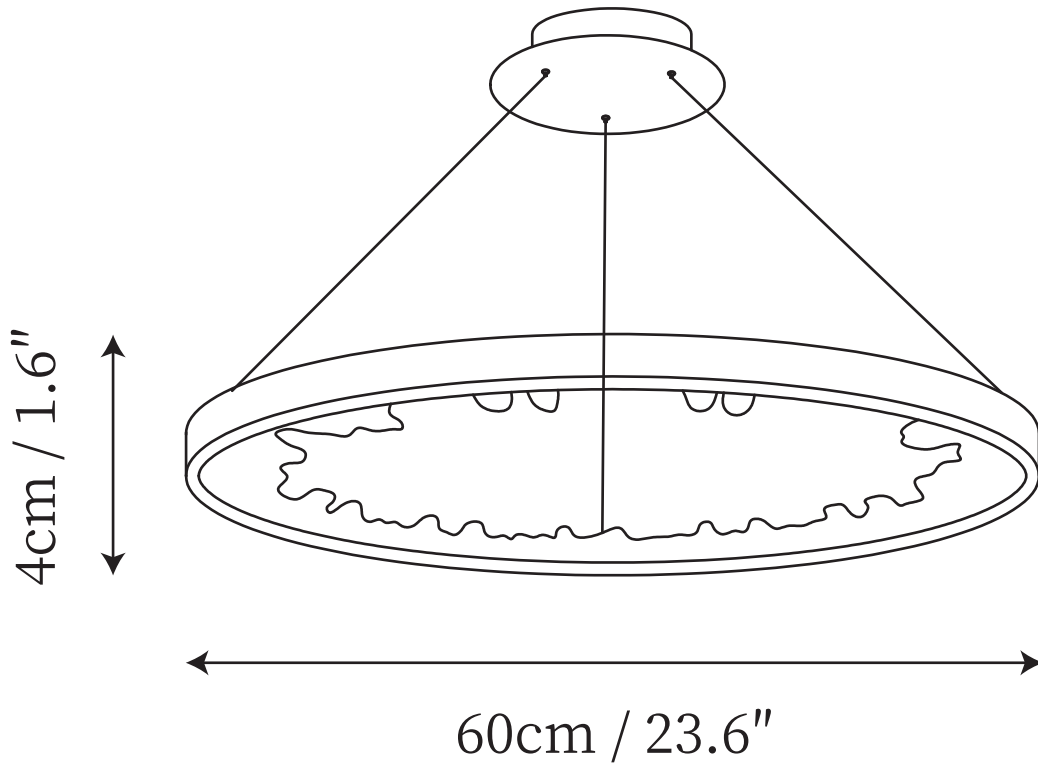

SPECIFICATION SHEET

SPECIFICATION DETAILS

*For custom options, consult factory for details

Fixture Dimensions	D 15.7" x H 1.6"
Light source	Integrated LED
Wattage	~10 W
Voltage	AC 110-240V
Color Temperature	3000k
CRI(Ra)	80CRI
Mounting	Ceiling
Driver Required	Yes
Optional Color Temps	Warm Light (3000K), Neutral Light (4000K), Cool Light (6000K)
LED Rated Life	30000 hours
Dimming	Dimming is not supported
Finishes	Goldt
Shade Details	Clear
Material	Metal, Crystal
Wrie Length	59"
Wrie Type	White Coaxial Wire

SPECIFICATION SHEET

SPECIFICATION DETAILS

*For custom options, consult factory for details

Fixture Dimensions	D 23.6" x H 1.6"
Light source	Integrated LED
Wattage	~15 W
Voltage	AC 110-240V
Color Temperature	3000k
CRI(Ra)	80CRI
Mounting	Ceiling
Driver Required	Yes
Optional Color Temps	Warm Light (3000K), Neutral Light (4000K), Cool Light (6000K)
LED Rated Life	30000 hours
Dimming	Dimming is not supported
Finishes	Goldt
Shade Details	Clear
Material	Metal, Crystal
Wrie Length	59"
Wrie Type	White Coaxial Wire

SPECIFICATION SHEET

SPECIFICATION DETAILS

*For custom options, consult factory for details

Fixture Dimensions	D 31.5" x H 1.6"
Light source	Integrated LED
Wattage	~20 W
Voltage	AC 110-240V
Color Temperature	3000k
CRI(Ra)	80CRI
Mounting	Ceiling
Driver Required	Yes
Optional Color Temps	Warm Light (3000K), Neutral Light (4000K), Cool Light (6000K)
LED Rated Life	30000 hours
Dimming	Dimming is not supported
Finishes	Goldt
Shade Details	Clear
Material	Metal, Crystal
Wrie Length	59"
Wrie Type	White Coaxial Wire