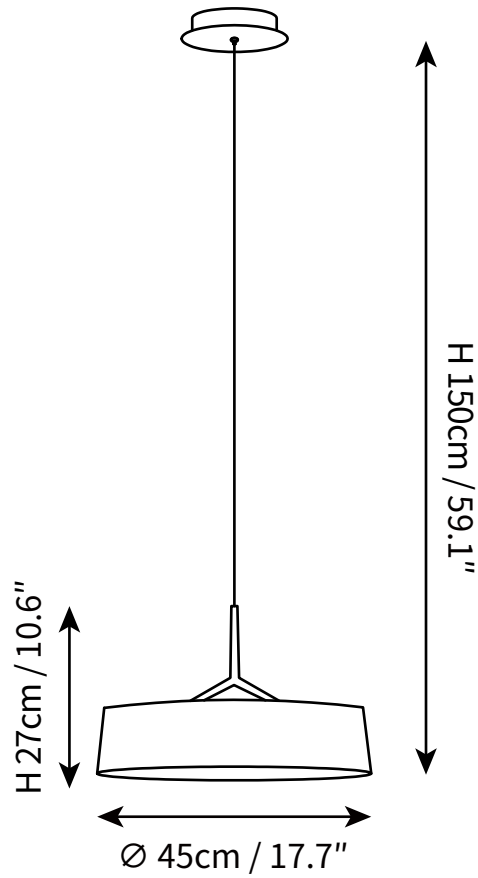

SPECIFICATION SHEET

SPECIFICATION DETAILS

*For custom options, consult factory for details

Fixture Dimensions	Ø 17.7" x H 10.6"
Light source	Integrated LED
Wattage	~5 W
Voltage	AC 110-240V
Color Temperature	3000K
CRI(Ra)	80CRI
Mounting	Ceiling
Driver Required	Yes
Optional Color Temps	Warm Light (3000K), Neutral Light (4500K), Cool Light (6000K)
LED Rated Life	30000 hours
Dimming	Dimming is not supported
Finishes	Black, Grey
Shade Details	White
Material	Metal, Parchment, Aluminum
Wire Length	59"
Wire Type	Black Coaxial Wire