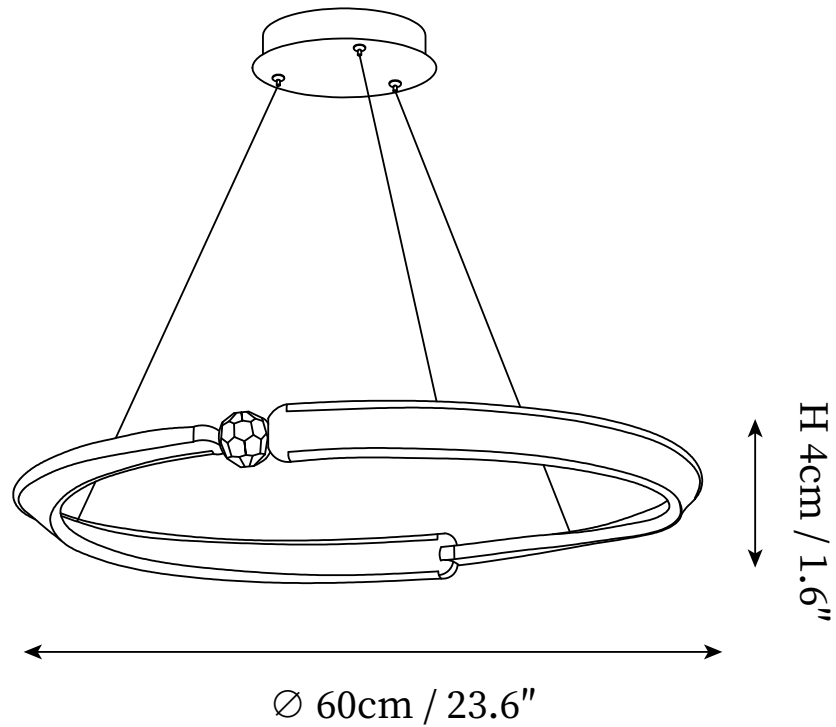

SPECIFICATION SHEET

SPECIFICATION DETAILS

*For custom options, consult factory for details

| | |
|-----------------------------|---|
| Fixture Dimensions | D 15.7" x H 1.6" |
| Light source | Integrated LED |
| Wattage | ~22 W |
| Voltage | AC 110-240V |
| Color Temperature | 3000K |
| CRI(Ra) | 80CRI |
| Mounting | Ceiling |
| Driver Required | Yes |
| Optional Color Temps | Warm Light (3000K), Neutral Light (4500K), Cool Light (6000K) |
| LED Rated Life | 30000 hours |
| Dimming | Dimming is not supported |
| Finishes | Black, Gold, Transparent. |
| Shade Details | White. |
| Material | Metal, Crystal, Acrylic. |
| Wire Length | 59" |
| Rod Type | Black Coaxial Wire. |

SPECIFICATION SHEET

SPECIFICATION DETAILS

*For custom options, consult factory for details

| | |
|-----------------------------|---|
| Fixture Dimensions | D 23.6" x H 1.6" |
| Light source | Integrated LED |
| Wattage | ~32 W |
| Voltage | AC 110-240V |
| Color Temperature | 3000K |
| CRI(Ra) | 80CRI |
| Mounting | Ceiling |
| Driver Required | Yes |
| Optional Color Temps | Warm Light (3000K), Neutral Light (4500K), Cool Light (6000K) |
| LED Rated Life | 30000 hours |
| Dimming | Dimming is not supported |
| Finishes | Black, Gold, Transparent. |
| Shade Details | White. |
| Material | Metal, Crystal, Acrylic. |
| Wire Length | 59" |
| Rod Type | Black Coaxial Wire. |