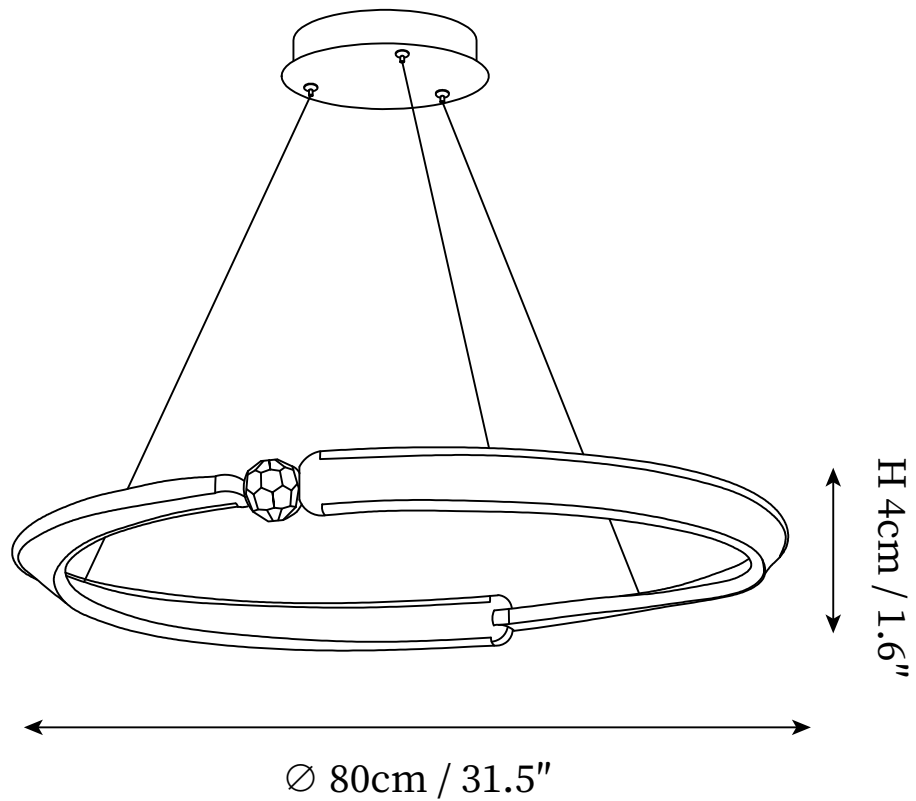

SPECIFICATION SHEET

SPECIFICATION DETAILS

*For custom options, consult factory for details

Fixture Dimensions	D 31.5" x H 1.6"
Light source	Integrated LED
Wattage	~42 W
Voltage	AC 110-240V
Color Temperature	3000K
CRI(Ra)	80CRI
Mounting	Ceiling
Driver Required	Yes
Optional Color Temps	Warm Light (3000K), Neutral Light (4500K), Cool Light (6000K)
LED Rated Life	30000 hours
Dimming	Dimming is not supported
Finishes	Black, Gold, Transparent.
Shade Details	White.
Material	Metal, Crystal, Acrylic.
Wire Length	59"
Rod Type	Black Coaxial Wire.