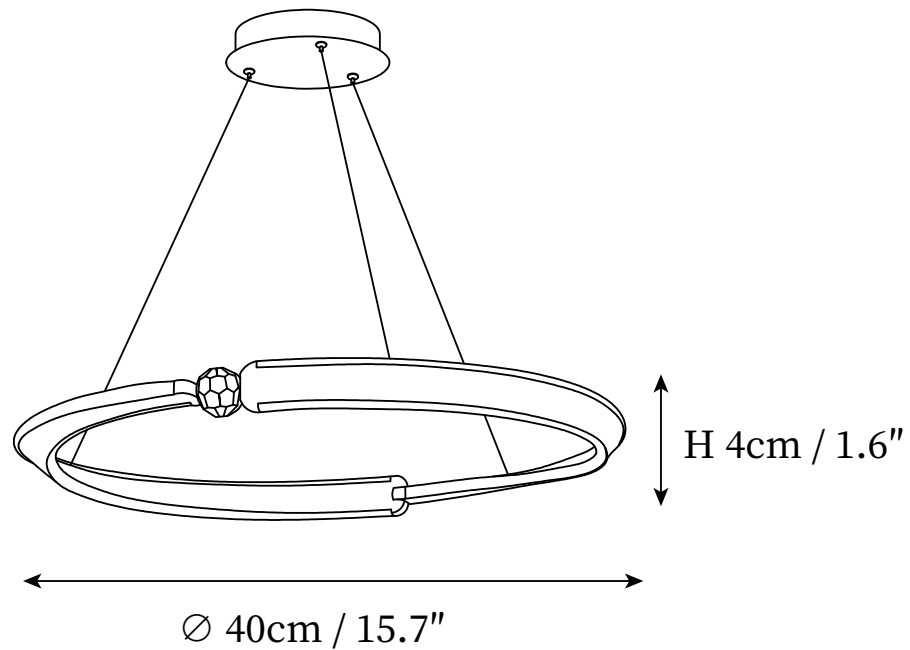

SPECIFICATION SHEET

SPECIFICATION DETAILS

*For custom options, consult factory for details

| | |
|-----------------------------|---|
| Fixture Dimensions | D 15.7" x H 1.6" |
| Light source | Integrated LED |
| Wattage | ~22 W |
| Voltage | AC 110-240V |
| Color Temperature | 3000K |
| CRI(Ra) | 80CRI |
| Mounting | Ceiling |
| Driver Required | Yes |
| Optional Color Temps | Warm Light (3000K), Neutral Light (4500K), Cool Light (6000K) |
| LED Rated Life | 30000 hours |
| Dimming | Dimming is not supported |
| Finishes | Black, Gold, Transparent. |
| Shade Details | White. |
| Material | Metal, Crystal, Acrylic. |
| Wire Length | 59" |
| Rod Type | Black Coaxial Wire. |

SPECIFICATION SHEET

SPECIFICATION DETAILS

*For custom options, consult factory for details

| | |
|-----------------------------|---|
| Fixture Dimensions | D 23.6" x H 1.6" |
| Light source | Integrated LED |
| Wattage | ~32 W |
| Voltage | AC 110-240V |
| Color Temperature | 3000K |
| CRI(Ra) | 80CRI |
| Mounting | Ceiling |
| Driver Required | Yes |
| Optional Color Temps | Warm Light (3000K), Neutral Light (4500K), Cool Light (6000K) |
| LED Rated Life | 30000 hours |
| Dimming | Dimming is not supported |
| Finishes | Black, Gold, Transparent. |
| Shade Details | White. |
| Material | Metal, Crystal, Acrylic. |
| Wire Length | 59" |
| Rod Type | Black Coaxial Wire. |