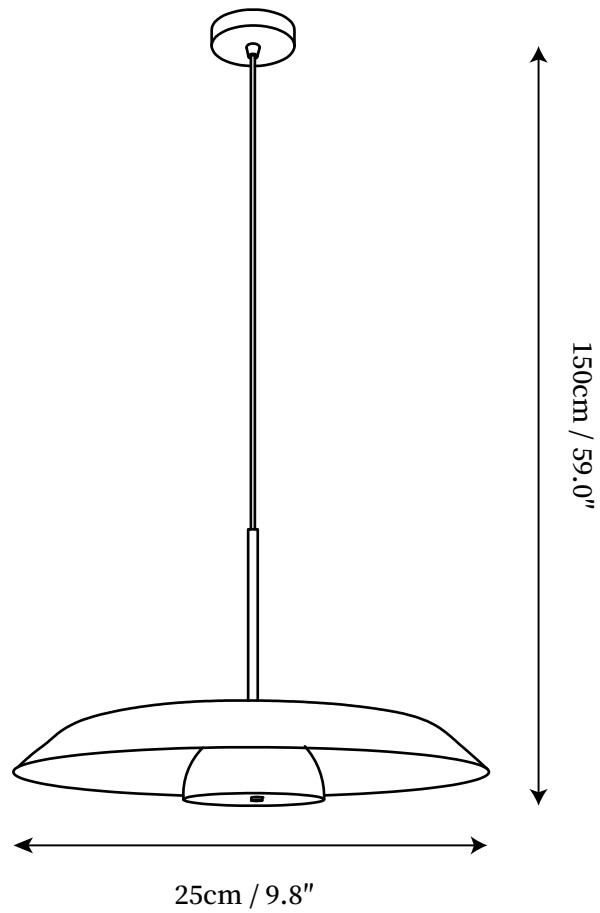

SPECIFICATION SHEET

SPECIFICATION DETAILS

*For custom options, consult factory for details

Fixture Dimensions	D 9.8" x H 59.0"
Light source	Integrated LED
Wattage	~5 W
Voltage	AC 110-240V
Color Temperature	3000K
CRI(Ra)	80CRI
Mounting	Ceiling
Driver Required	Yes
Optional Color Temps	Warm Light (3000K), Neutral Light (4500K), Cool Light (6000K)
LED Rated Life	30000 hours
Dimming	Dimming is not supported
Finishes	White, Black, Red.
Shade Details	White.
Material	Metal, Acrylic.
Wire Length	59"
Wire Type	Black Coaxial Wire

SPECIFICATION SHEET

SPECIFICATION DETAILS

*For custom options, consult factory for details

Fixture Dimensions	D 15.0" x H 59.0"
Light source	Integrated LED
Wattage	~5 W
Voltage	AC 110-240V
Color Temperature	3000K
CRI(Ra)	80CRI
Mounting	Ceiling
Driver Required	Yes
Optional Color Temps	Warm Light (3000K), Neutral Light (4500K), Cool Light (6000K)
LED Rated Life	30000 hours
Dimming	Dimming is not supported
Finishes	White, Black, Red.
Shade Details	White.
Material	Metal, Acrylic.
Wire Length	59"
Wire Type	Black Coaxial Wire