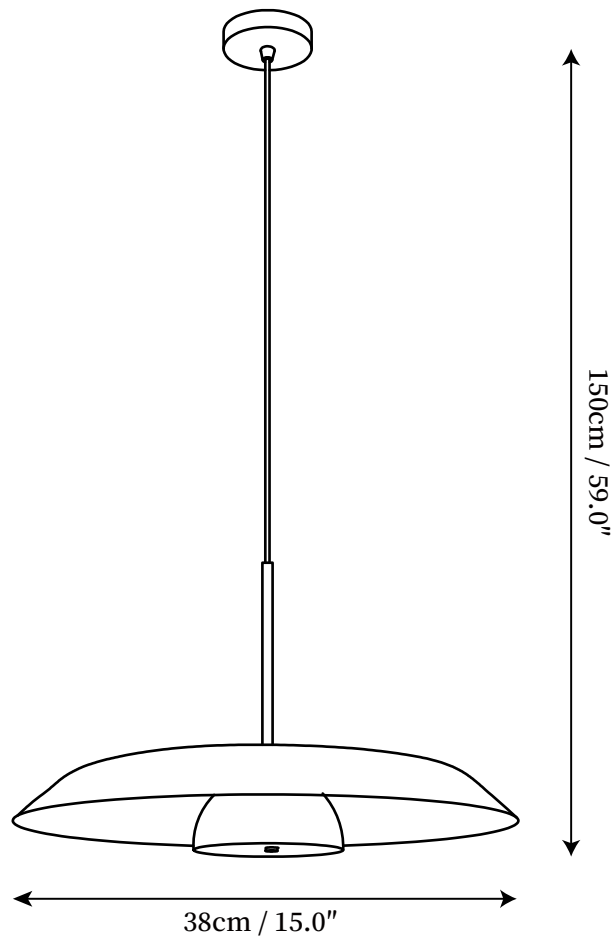

SPECIFICATION SHEET

SPECIFICATION DETAILS

*For custom options, consult factory for details

Fixture Dimensions	D 9.8" x H 59.0"
Light source	Integrated LED
Wattage	~5 W
Voltage	AC 110-240V
Color Temperature	3000K
CRI(Ra)	80CRI
Mounting	Ceiling
Driver Required	Yes
Optional Color Temps	Warm Light (3000K), Neutral Light (4500K), Cool Light (6000K)
LED Rated Life	30000 hours
Dimming	Dimming is not supported
Finishes	White, Black, Red.
Shade Details	White.
Material	Metal, Acrylic.
Wire Length	59"
Wire Type	Black Coaxial Wire

SPECIFICATION SHEET

SPECIFICATION DETAILS

*For custom options, consult factory for details

Fixture Dimensions	D 15.0" x H 59.0"
Light source	Integrated LED
Wattage	~5 W
Voltage	AC 110-240V
Color Temperature	3000K
CRI(Ra)	80CRI
Mounting	Ceiling
Driver Required	Yes
Optional Color Temps	Warm Light (3000K), Neutral Light (4500K), Cool Light (6000K)
LED Rated Life	30000 hours
Dimming	Dimming is not supported
Finishes	White, Black, Red.
Shade Details	White.
Material	Metal, Acrylic.
Wire Length	59"
Wire Type	Black Coaxial Wire