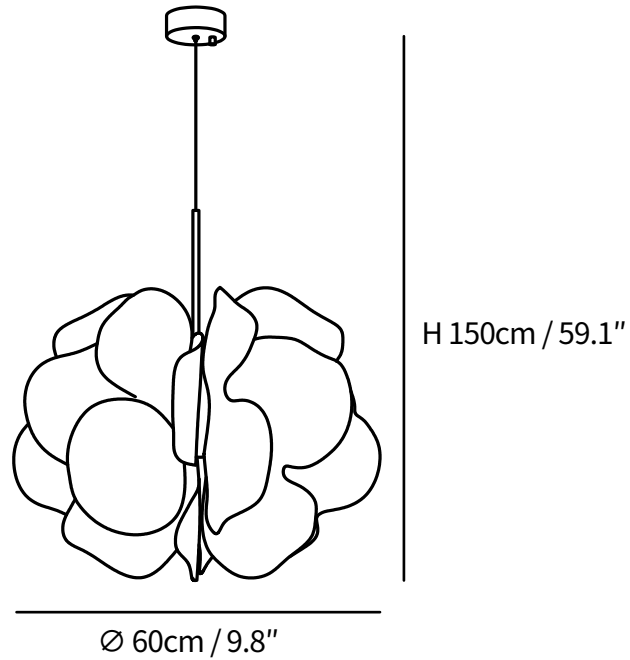

SPECIFICATION SHEET

SPECIFICATION DETAILS

*For custom options, consult factory for details

Fixture Dimensions	D 9.8" x H 59.1"
Light source	G4
Wattage	3W
Voltage	AC 110-240V
Color Temperature	Based on the purchase of light bulbs
CRI(Ra)	80CRI
Mounting	Pendant Lamp
Driver Required	NO
Optional Color Temps	Buy bulbs as needed
LED Rated Life	Based on bulb life (we do not supply bulbs)
Dimming	Dimming is not supported
Finishes	White.
Glass Details	White.
Material	Metal, Plastic.
Wire Length	59"
Wire Type	Black Coaxial Wire

SPECIFICATION SHEET

SPECIFICATION DETAILS

*For custom options, consult factory for details

Fixture Dimensions	D 17.7" x H 59.1"
Light source	G4
Wattage	3W
Voltage	AC 110-240V
Color Temperature	Based on the purchase of light bulbs
CRI(Ra)	80CRI
Mounting	Pendant Lamp
Driver Required	NO
Optional Color Temps	Buy bulbs as needed
LED Rated Life	Based on bulb life (we do not supply bulbs)
Dimming	Dimming is not supported
Finishes	White.
Glass Details	White.
Material	Metal, Plastic.
Wire Length	59"
Wire Type	Black Coaxial Wire

SPECIFICATION SHEET

SPECIFICATION DETAILS

*For custom options, consult factory for details

Fixture Dimensions	D 23.6" x H 59.1"
Light source	G4
Wattage	3W
Voltage	AC 110-240V
Color Temperature	Based on the purchase of light bulbs
CRI(Ra)	80CRI
Mounting	Pendant Lamp
Driver Required	NO
Optional Color Temps	Buy bulbs as needed
LED Rated Life	Based on bulb life (we do not supply bulbs)
Dimming	Dimming is not supported
Finishes	White.
Glass Details	White.
Material	Metal, Plastic.
Wire Length	59"
Wire Type	Black Coaxial Wire