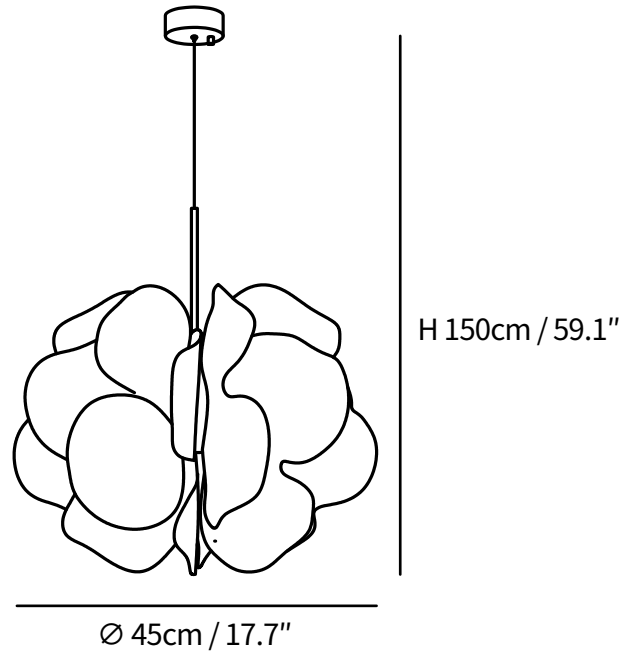

SPECIFICATION SHEET

SPECIFICATION DETAILS

*For custom options, consult factory for details

Fixture Dimensions	D 9.8" x H 59.1"
Light source	G4
Wattage	3W
Voltage	AC 110-240V
Color Temperature	Based on the purchase of light bulbs
CRI(Ra)	80CRI
Mounting	Pendant Lamp
Driver Required	NO
Optional Color Temps	Buy bulbs as needed
LED Rated Life	Based on bulb life (we do not supply bulbs)
Dimming	Dimming is not supported
Finishes	White.
Glass Details	White.
Material	Metal, Plastic.
Wire Length	59"
Wire Type	Black Coaxial Wire

SPECIFICATION SHEET

SPECIFICATION DETAILS

*For custom options, consult factory for details

Fixture Dimensions	D 17.7" x H 59.1"
Light source	G4
Wattage	3W
Voltage	AC 110-240V
Color Temperature	Based on the purchase of light bulbs
CRI(Ra)	80CRI
Mounting	Pendant Lamp
Driver Required	NO
Optional Color Temps	Buy bulbs as needed
LED Rated Life	Based on bulb life (we do not supply bulbs)
Dimming	Dimming is not supported
Finishes	White.
Glass Details	White.
Material	Metal, Plastic.
Wire Length	59"
Wire Type	Black Coaxial Wire

SPECIFICATION SHEET

SPECIFICATION DETAILS

*For custom options, consult factory for details

Fixture Dimensions	D 23.6" x H 59.1"
Light source	G4
Wattage	3W
Voltage	AC 110-240V
Color Temperature	Based on the purchase of light bulbs
CRI(Ra)	80CRI
Mounting	Pendant Lamp
Driver Required	NO
Optional Color Temps	Buy bulbs as needed
LED Rated Life	Based on bulb life (we do not supply bulbs)
Dimming	Dimming is not supported
Finishes	White.
Glass Details	White.
Material	Metal, Plastic.
Wire Length	59"
Wire Type	Black Coaxial Wire