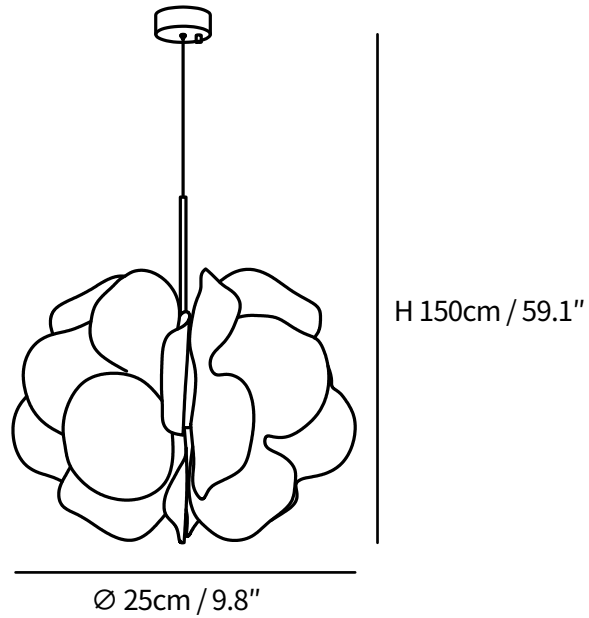

SPECIFICATION SHEET

SPECIFICATION DETAILS

*For custom options, consult factory for details

Fixture Dimensions	D 9.8" x H 59.1"
Light source	G4
Wattage	3W
Voltage	AC 110-240V
Color Temperature	Based on the purchase of light bulbs
CRI(Ra)	80CRI
Mounting	Pendant Lamp
Driver Required	NO
Optional Color Temps	Buy bulbs as needed
LED Rated Life	Based on bulb life (we do not supply bulbs)
Dimming	Dimming is not supported
Finishes	White.
Glass Details	White.
Material	Metal, Plastic.
Wire Length	59"
Wire Type	Black Coaxial Wire

SPECIFICATION SHEET

SPECIFICATION DETAILS

*For custom options, consult factory for details

Fixture Dimensions	D 17.7" x H 59.1"
Light source	G4
Wattage	3W
Voltage	AC 110-240V
Color Temperature	Based on the purchase of light bulbs
CRI(Ra)	80CRI
Mounting	Pendant Lamp
Driver Required	NO
Optional Color Temps	Buy bulbs as needed
LED Rated Life	Based on bulb life (we do not supply bulbs)
Dimming	Dimming is not supported
Finishes	White.
Glass Details	White.
Material	Metal, Plastic.
Wire Length	59"
Wire Type	Black Coaxial Wire

SPECIFICATION SHEET

SPECIFICATION DETAILS

*For custom options, consult factory for details

Fixture Dimensions	D 23.6" x H 59.1"
Light source	G4
Wattage	3W
Voltage	AC 110-240V
Color Temperature	Based on the purchase of light bulbs
CRI(Ra)	80CRI
Mounting	Pendant Lamp
Driver Required	NO
Optional Color Temps	Buy bulbs as needed
LED Rated Life	Based on bulb life (we do not supply bulbs)
Dimming	Dimming is not supported
Finishes	White.
Glass Details	White.
Material	Metal, Plastic.
Wire Length	59"
Wire Type	Black Coaxial Wire